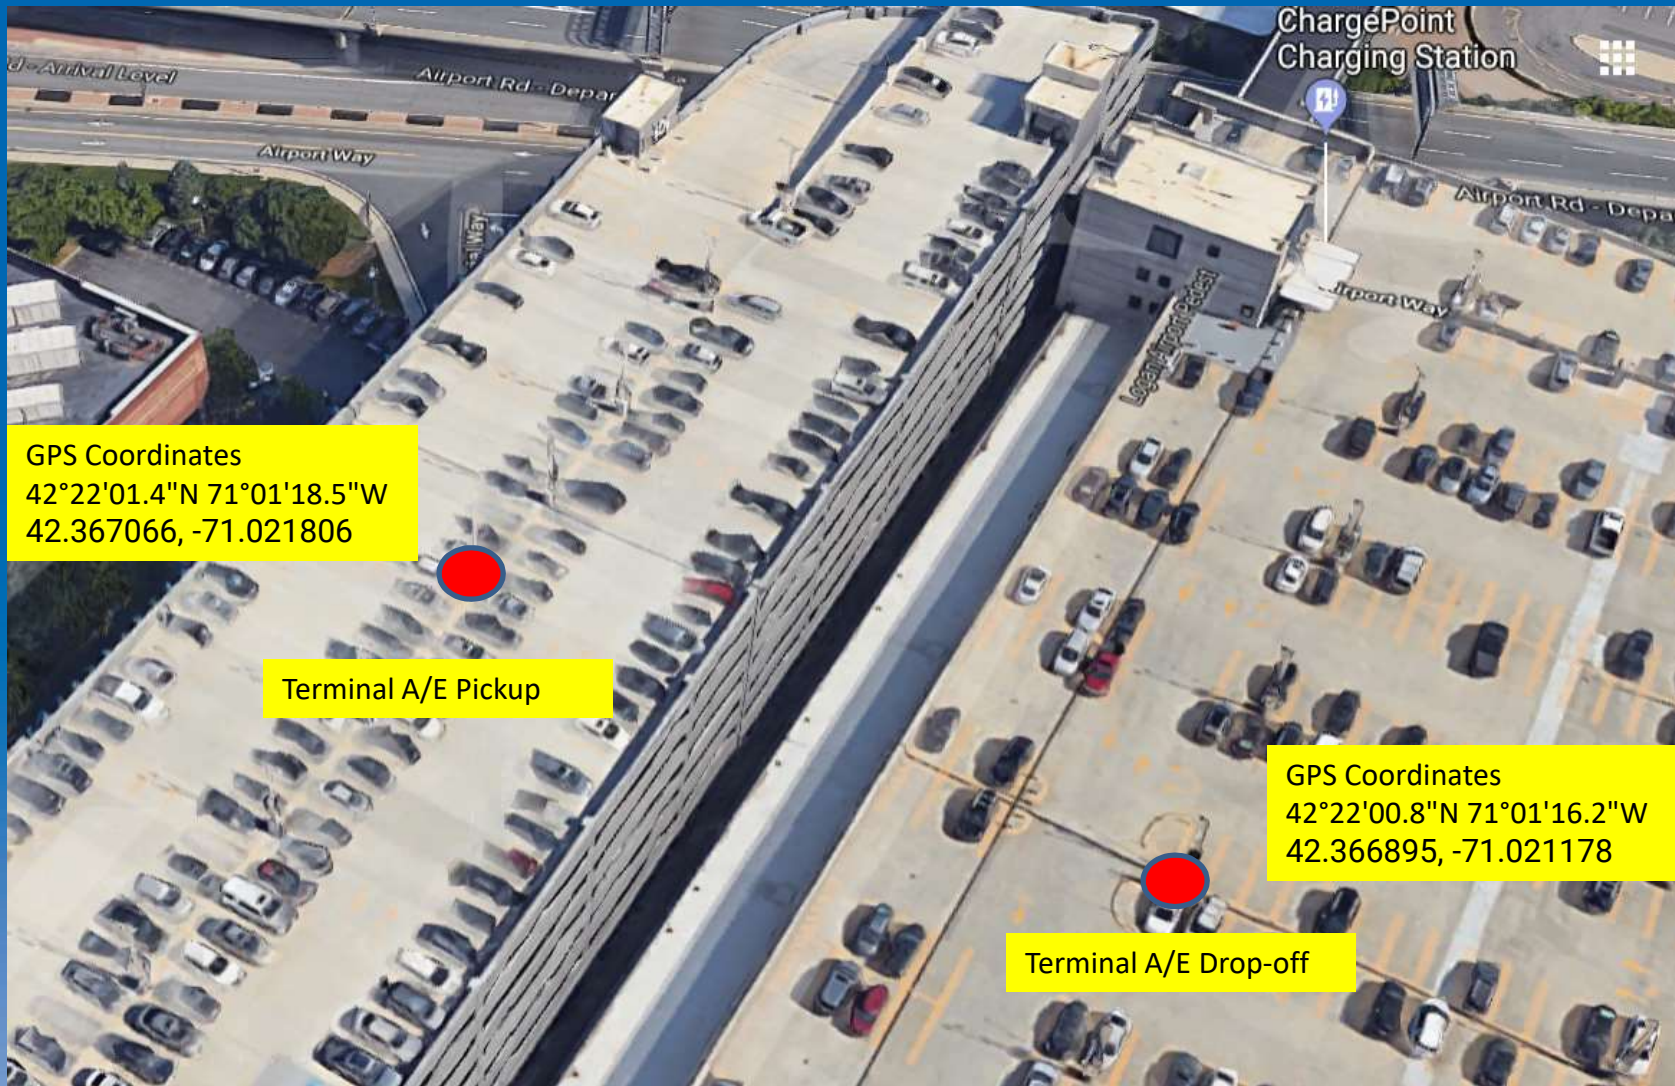

# Terminal B : GPS Roof Antenna coordinates for Pickup and Drop-off locations

# Terminal C : GPS Roof Antenna coordinates for Pickup and Drop-off locations

capitalprograms and environmentalaffairs

# Terminal A/E: GPS Roof Antenna coordinates for Pickup and Drop-off locations

capital programs and environmental affairs