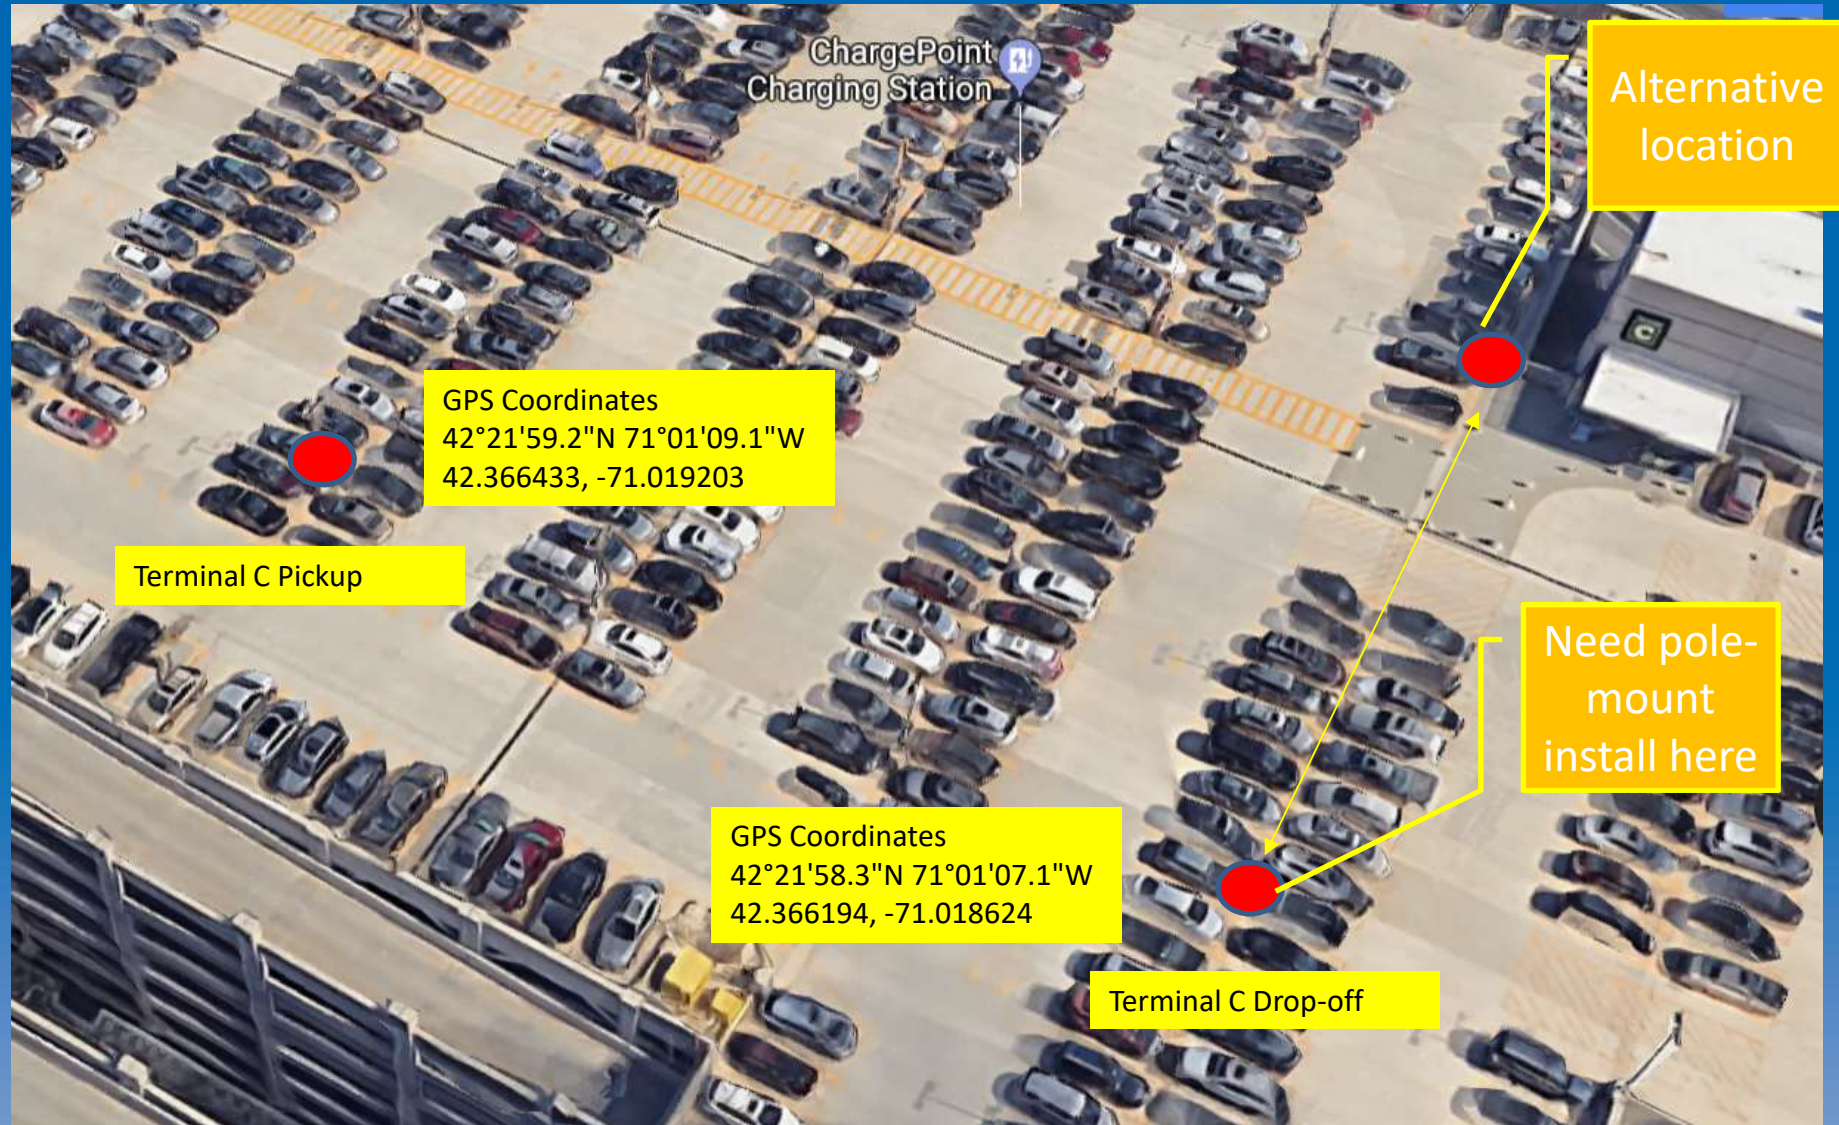

# Terminal B : GPS Roof Antenna coordinates for Pickup and Drop-off locations

# Terminal C : GPS Roof Antenna coordinates for Pickup and Drop-off locations

capitalprograms and environmentalaffairs

# Terminal A/E: GPS Roof Antenna coordinates for Pickup and Drop-off locations

capital programs and environmental affairs