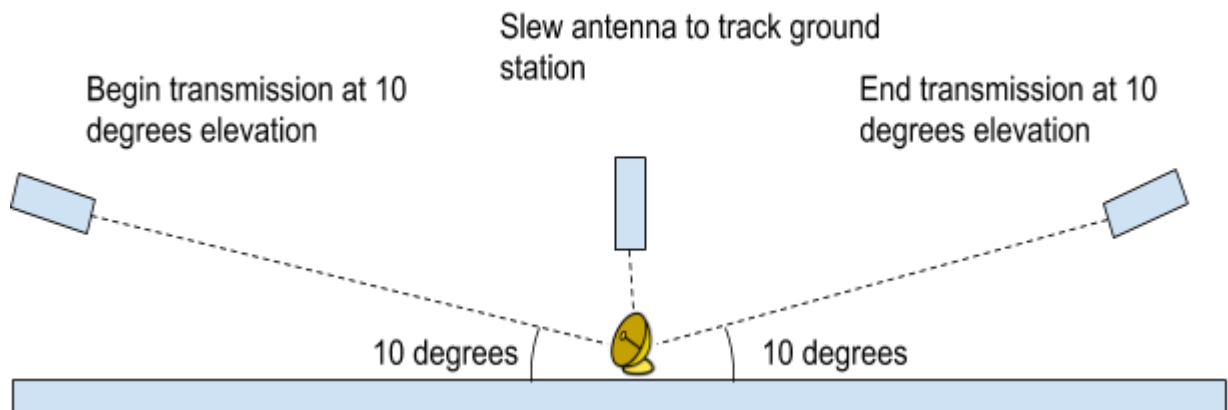

Antenna power distribution:

Ground Station Location:

- 42.360663, -71.093311
- Maximum Range: 1443 km

Satellite orbit parameters:

- 51.6 degree inclination

Will begin and end communication at a 10 degrees elevation from the ground station, tracking the ground station.

From Above:  
Area of operation: