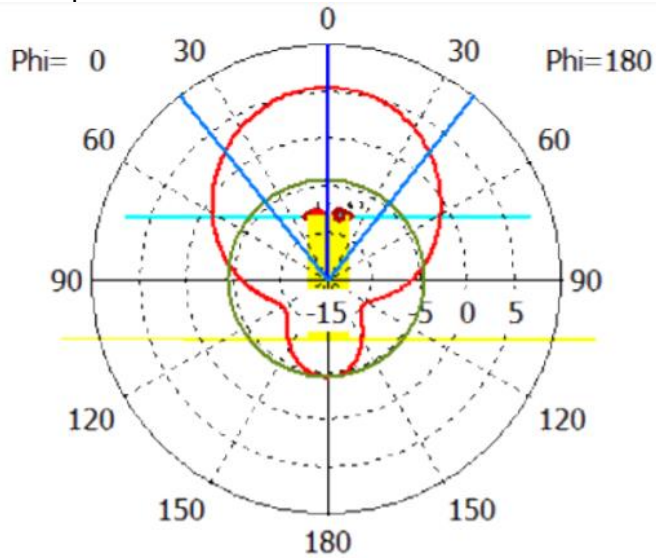

Antenna power distribution:

Ground Station Location:

- 42.360663, -71.093311
- Maximum Range: 1443 km

Satellite orbit parameters:

- 51.6 degree inclination

Will begin and end communication at a 10 degrees elevation from the ground station, tracking the ground station.

From Above:  
Area of operation: