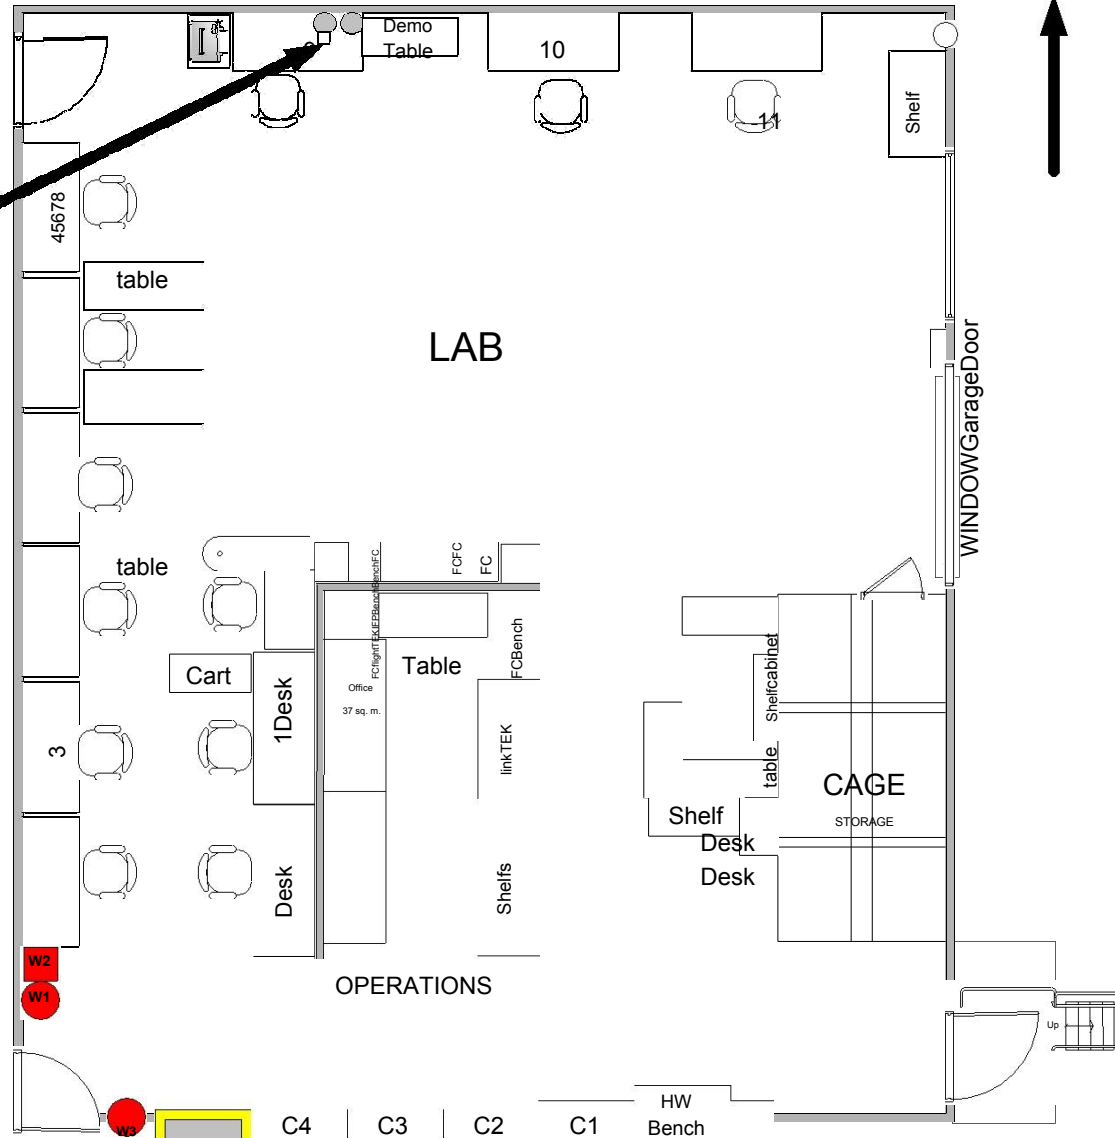

communications
Geneva Aerospace

North

RE-RADIATOR
(Cable goes to
Roof)

GPS
On roof

45678

table

LAB

table

Cart

1Desk

Office
37 sq. m.

Table

FCFC
FC

FCBench

linkTEK

Shelves

WINDOWGarageDoor

Shelfcabinet

table

CAGE

STORAGE

Shelf

Desk

Desk