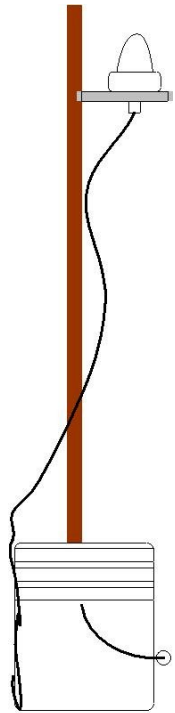

communications
Geneva Aerospace

North

RE-RADIATOR
(Cable goes to
Roof)

GPS
On roof

45678

table

LAB

table

Cart

1Desk

Office
37 sq. m.

Table

FCFC
FC

FCBench

linkTEK

Shelves

W2

W1

3

C4

C3

C2

C1

HW
Bench