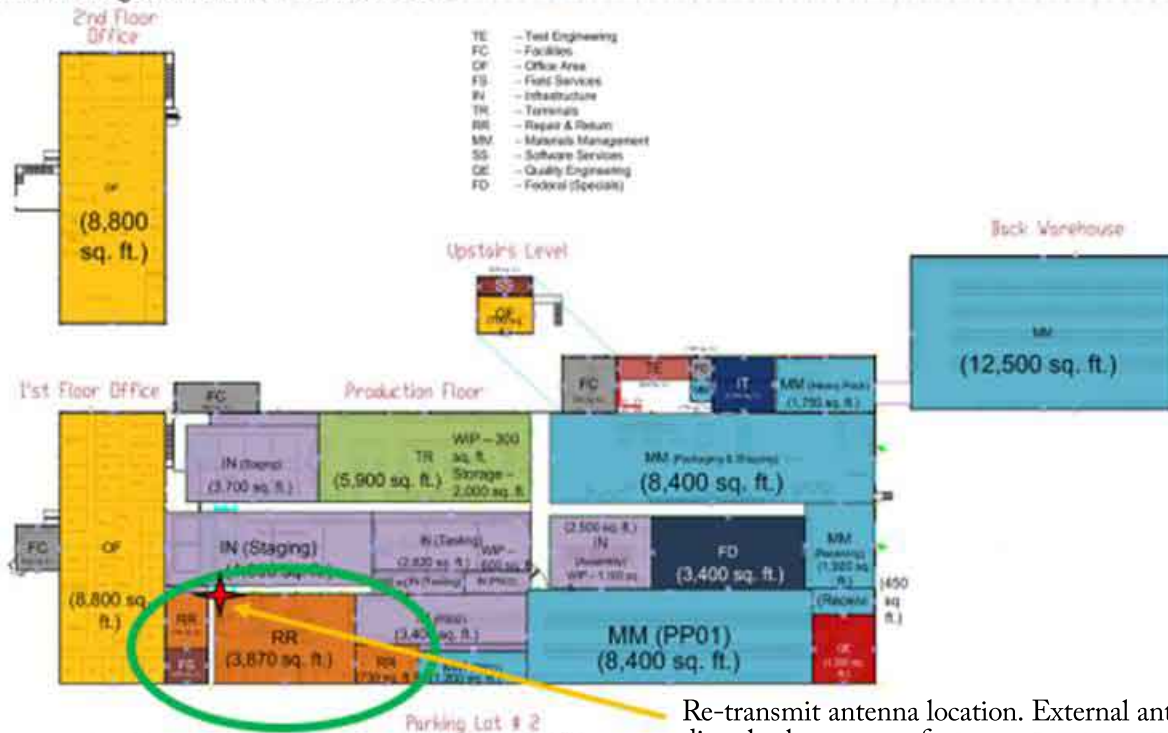

PSPC METRICS, Eagle Focus Factory

Customer Integration Center → Current State

08/03/2011, Rev. B, USK

- TE -- Test Engineering
- FC -- Facilities
- OF -- Office Area
- FS -- Field Services
- WJ -- Infrastructure
- TR -- Terminals
- RR -- Repair & Return
- MV -- Materials Management
- SS -- Software Services
- QE -- Quality Engineering
- FD -- Federal (Specials)

Re-transmit antenna location. External antenna located directly above on roof.
Cable: 100 ft. of C240