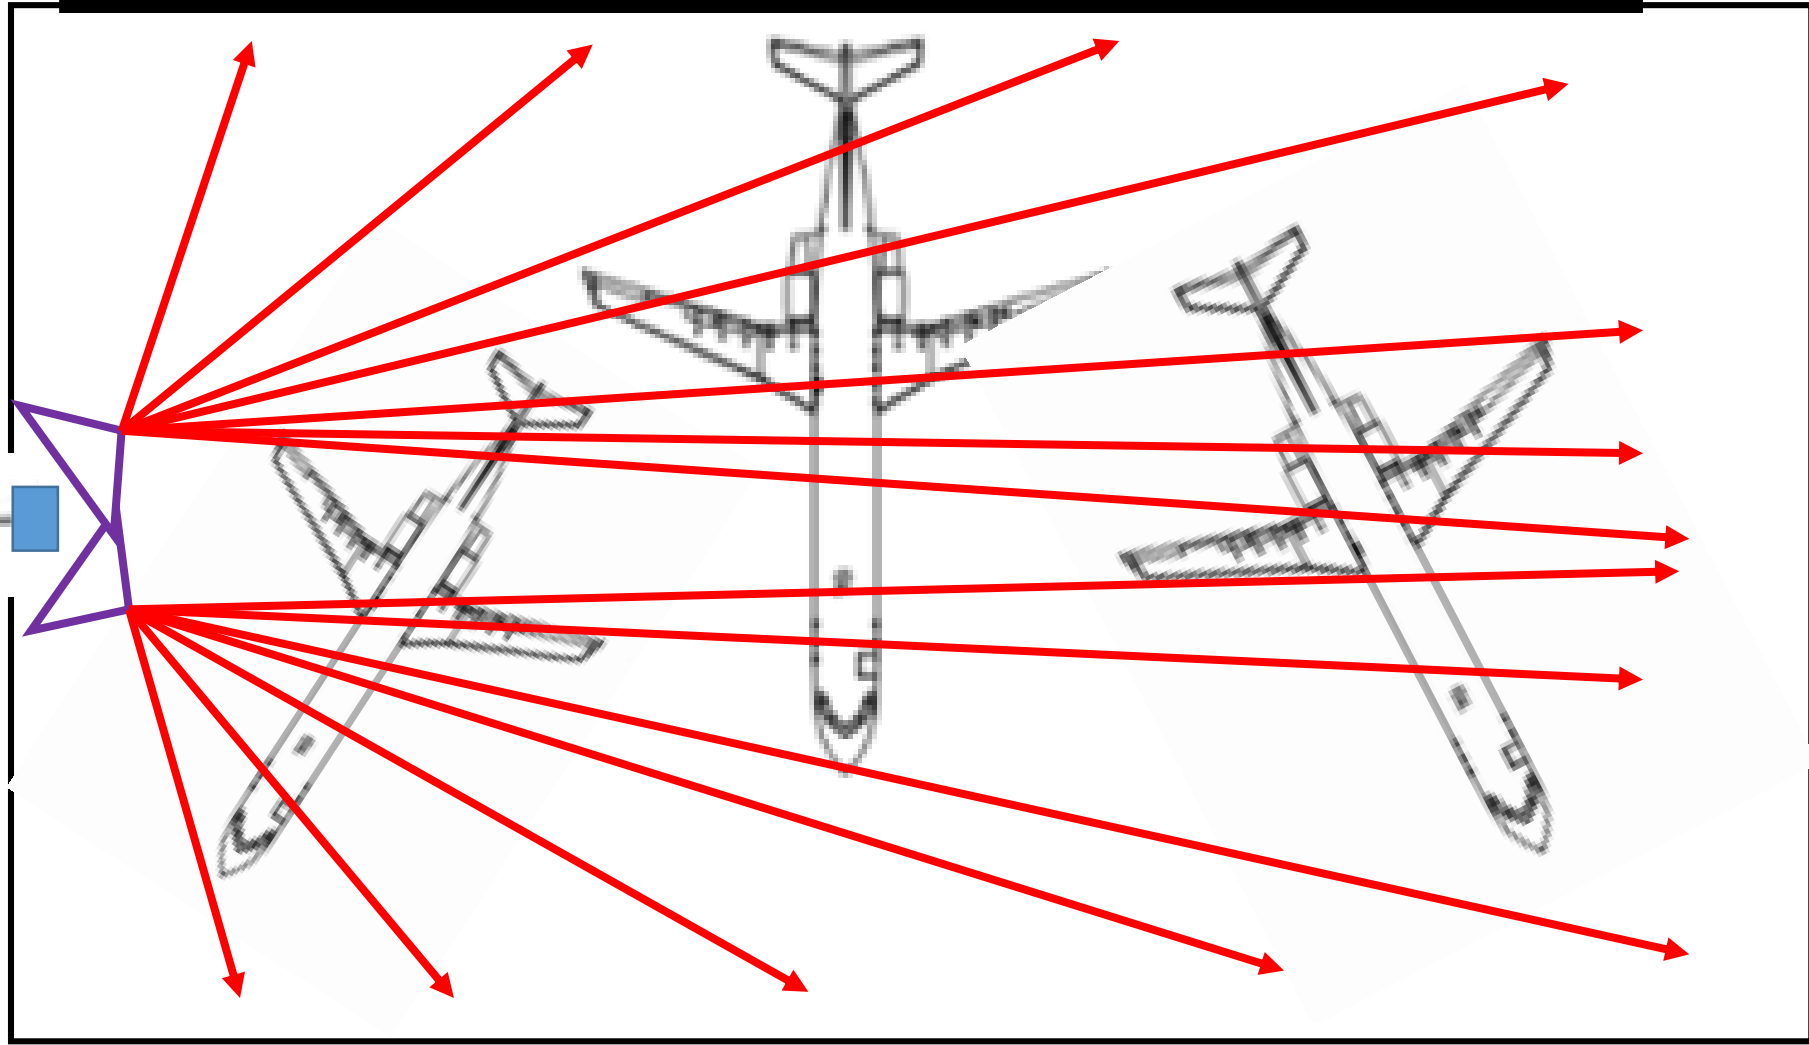

Front

Jet East TEB Hanger

200'

200'

Ext Ant located
directly above
repeater

50 ft. LMR-
400 cable
connects Ext
Ant to Re-
trans Ant

Back