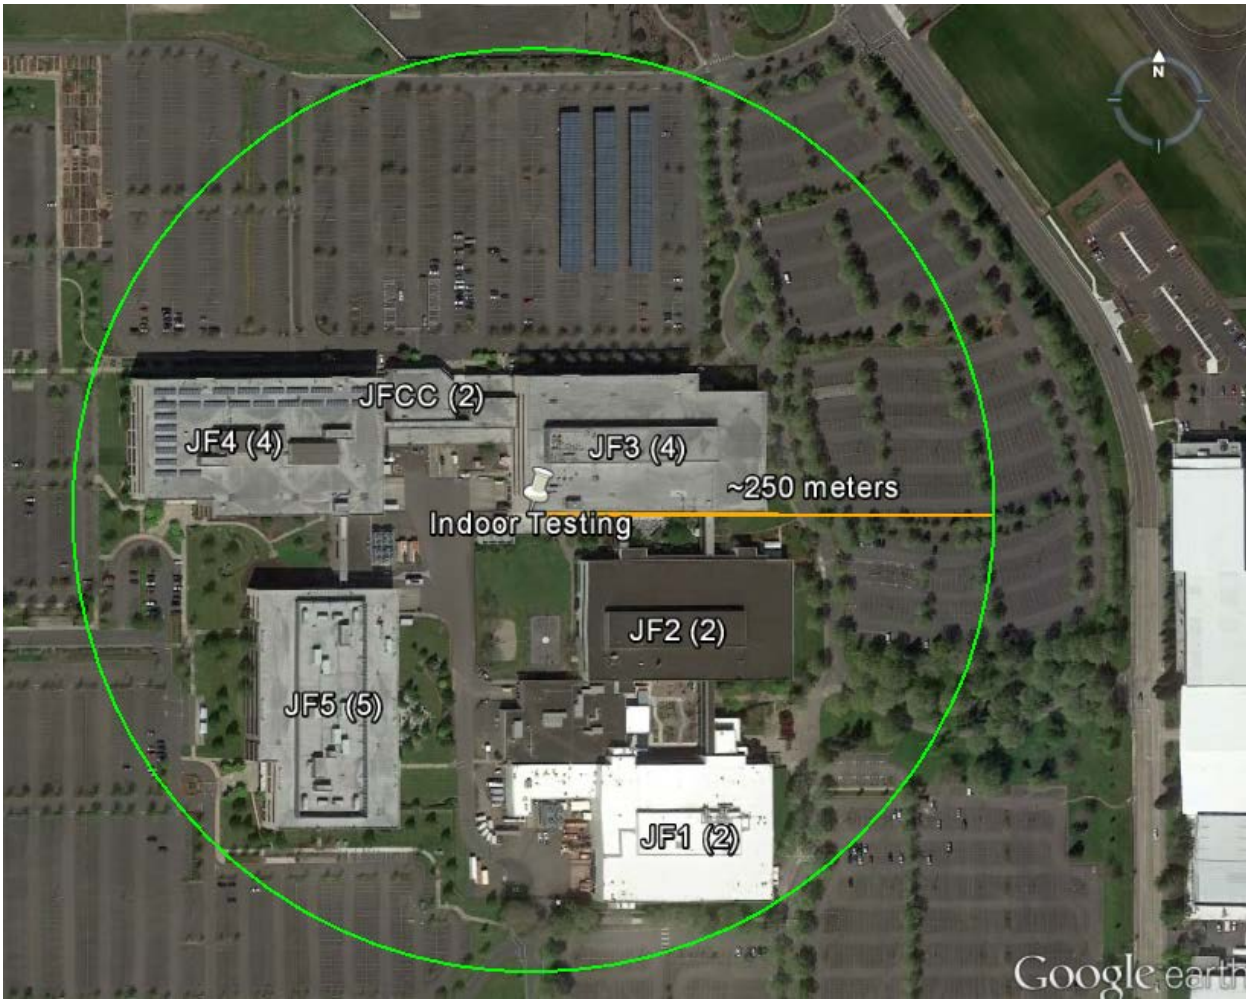

Geographical Area

Intel Corporation
2111 NE 25th Avenue, JF2-15
Hillsboro, OR 97124