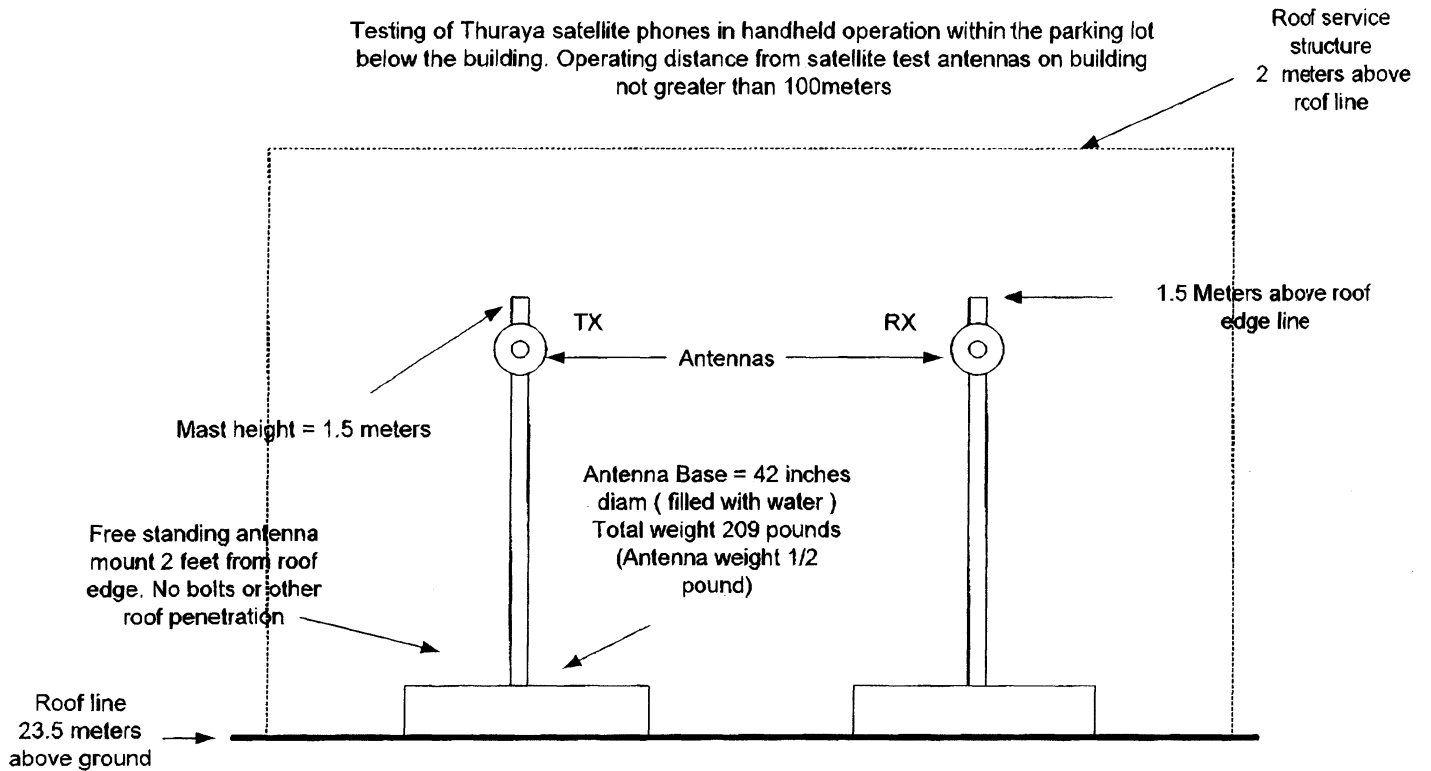

Exhibit 2
Hughes Network Systems Temporary Antenna Installation for
Satellite to Ground Tests on Thuraya Program

Testing of Thuraya satellite phones in handheld operation within the parking lot below the building. Operating distance from satellite test antennas on building not greater than 100meters

2 cables LDF 450 Heliax (one to each antenna). These are routed through the existing cable ways to the roof. Cables include lightning protection.

This building is lower than surrounding buildings and does not carry aircraft warning lights