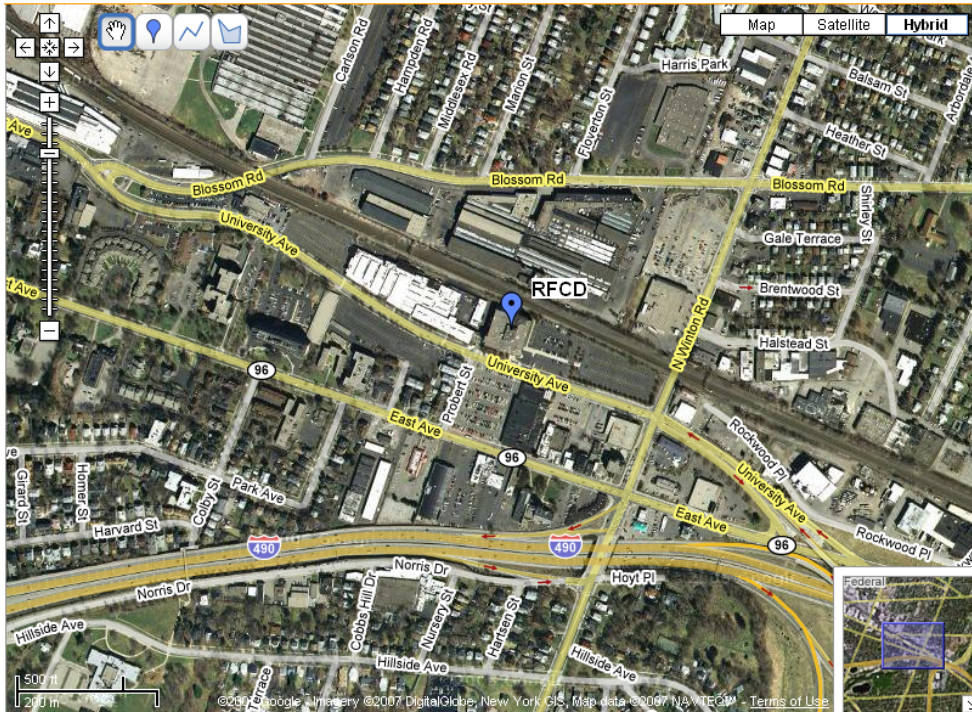

Base of Operations:  
1680 University Avenue  
Rochester, NY 14610

Arial View of Building Roof

# Antenna Height Sketch