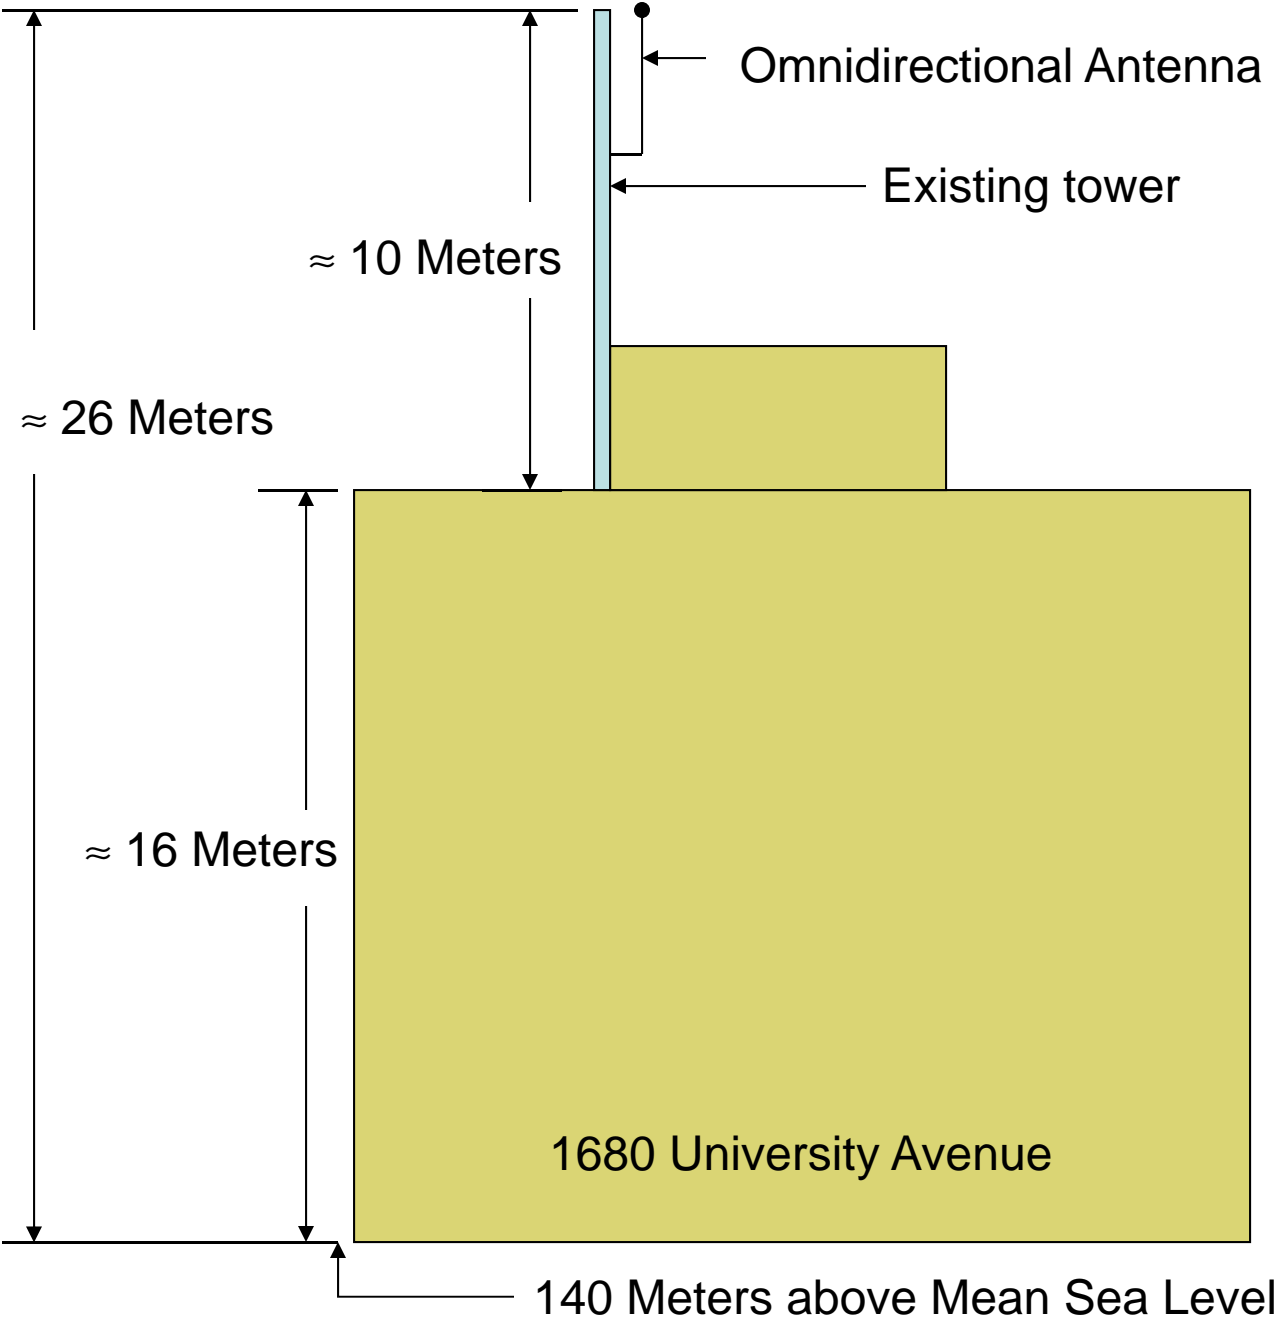

Base of Operations:  
1680 University Avenue  
Rochester, NY 14610

Arial View of Building Roof

# Antenna Height Sketch

## 30 KM Footprint Estimate

**NOTE: Mobile stations will be operating in Test Vans with an overall antenna height of 5 meters or less**