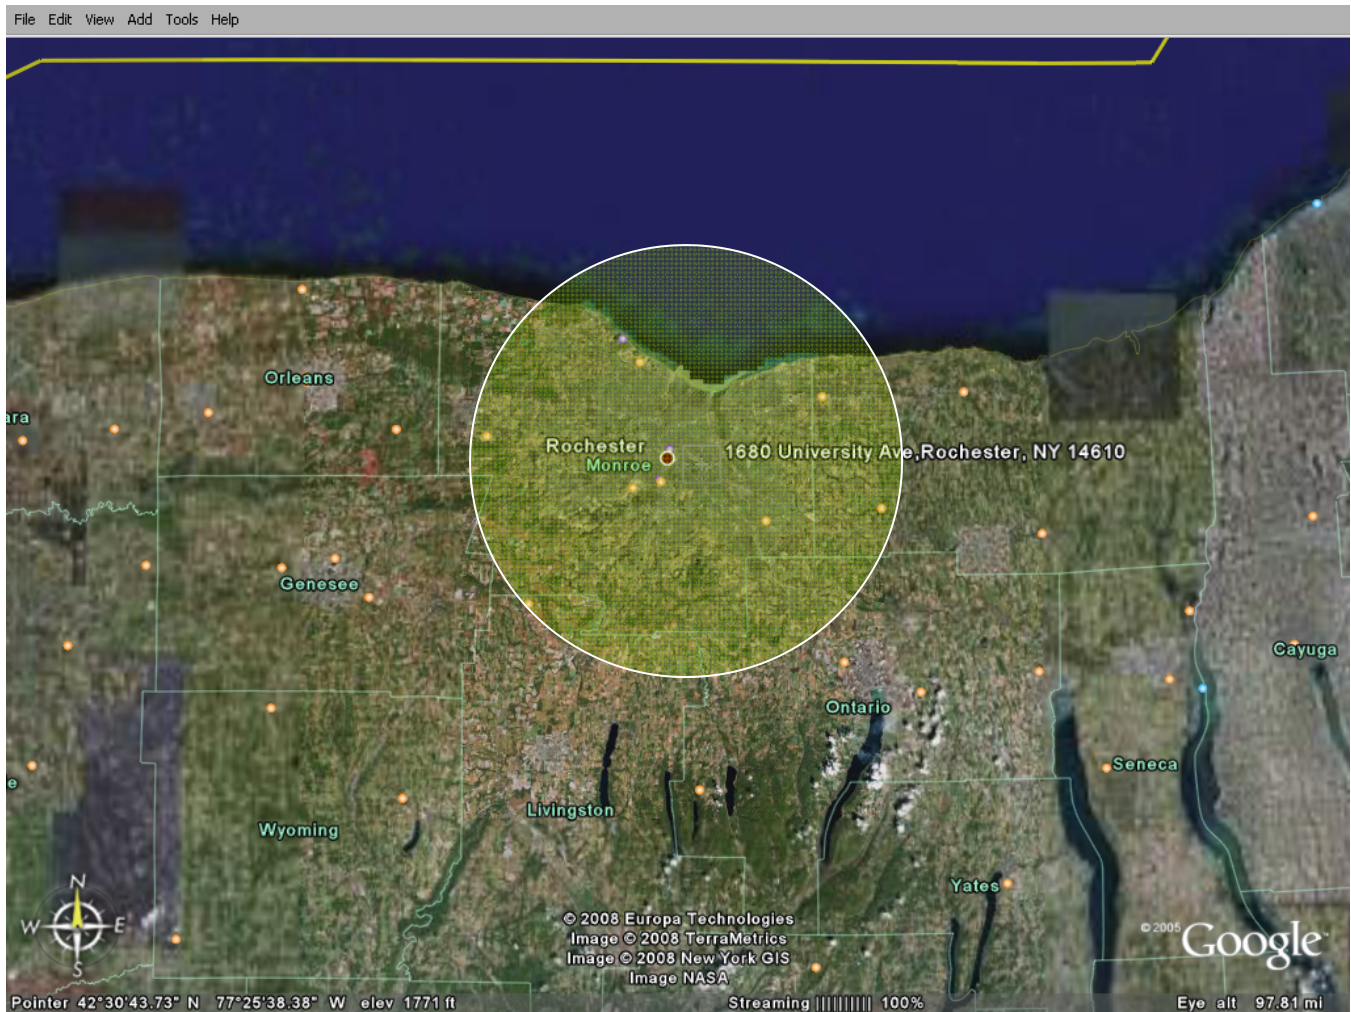

Base of Operations:  
1680 University Avenue  
Rochester, NY 14610

Arial View of Building Roof

# Antenna Height Sketch

## 30 KM Footprint Estimate

**NOTE: Mobile stations will be operating in Test Vans with an overall antenna height of 5 meters or less**