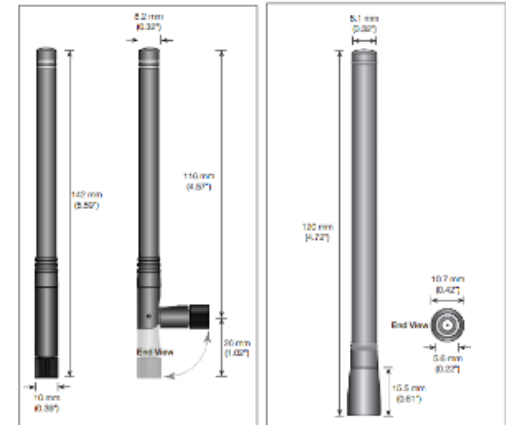

### Antennas to be used during testing

3262614-101 3262614-102

Testing Site  
Clinton, TN

Remotec

Joseph

Jd Yamall Industrial Pkwy