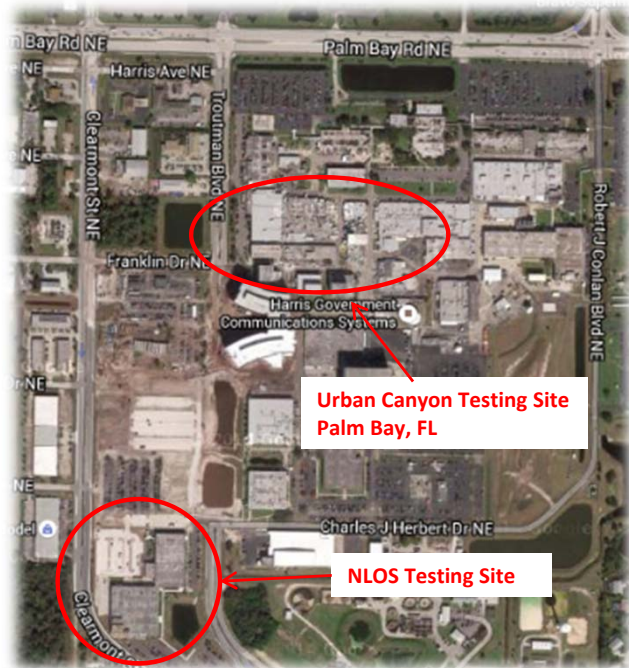

### Antennas to be used during testing

3262614-101 3262614-102

Testing Site  
Clinton, TN

Remotec

Joseph

Jd Yamall Industrial Pkwy