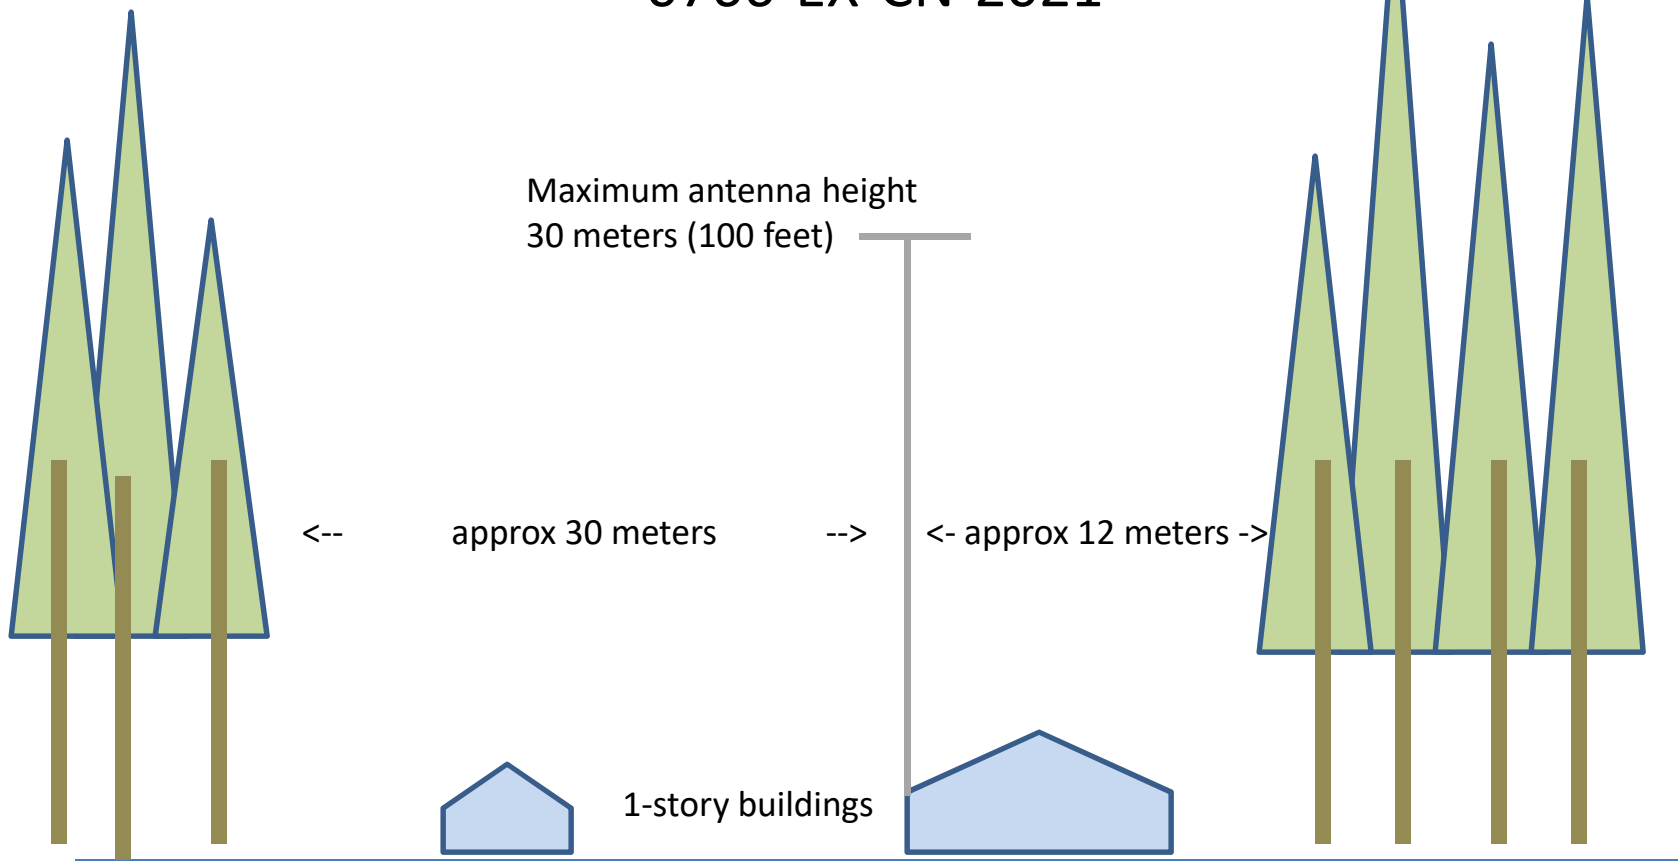

Experimental 8m antenna site information

EL758294

0766-EX-CN-2021

~45 meters (150 feet)
Fir and cedar trees

Maximum antenna height
30 meters (100 feet)

<--

approx 30 meters

-->

<- approx 12 meters ->

1-story buildings

Ground elevation 52 meters (170 feet)

Distance to Point Roberts' grass airstrip 1RL is 2.2 km (1.3 miles)

View from east