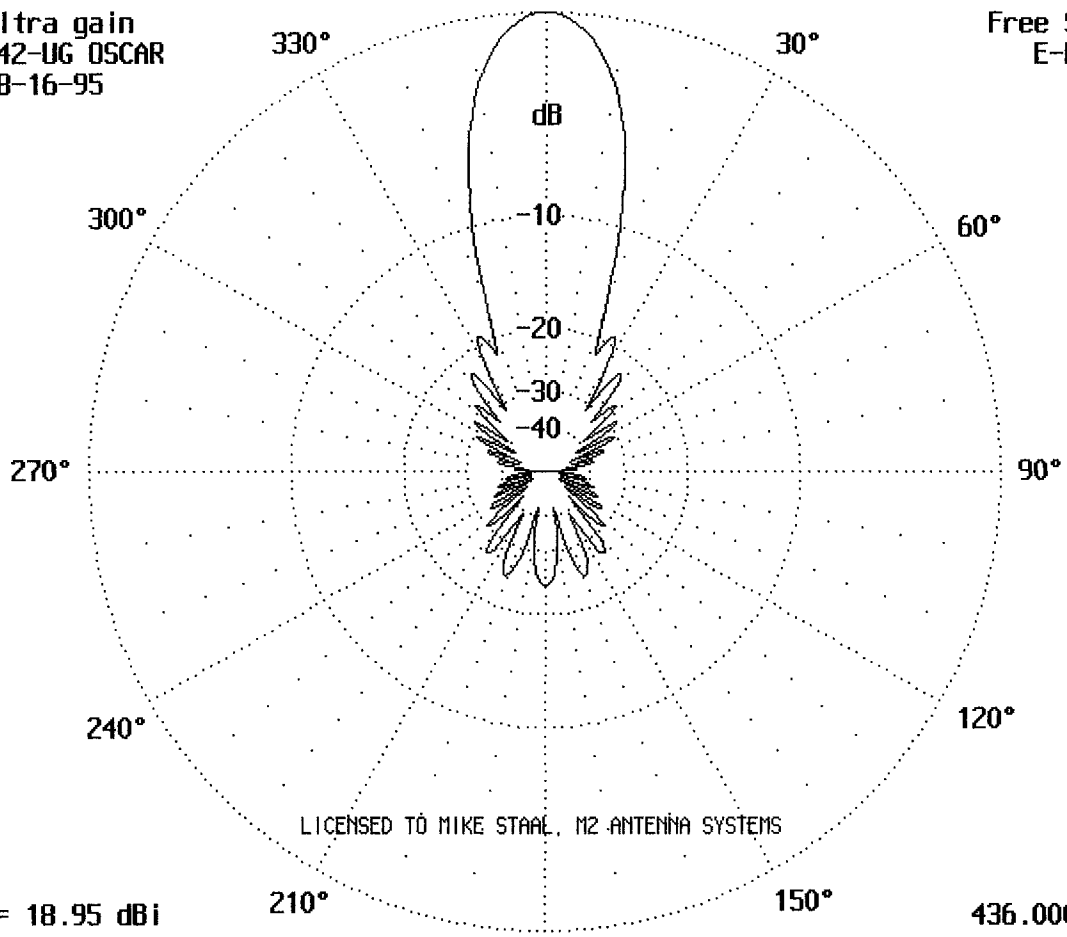

Yagi M<sup>2</sup> ultra gain 436CP42-UG OSCAR Yagi 8-16-95 ROGRA~1\YD75B\AMA100UP\436CP42

M<sup>2</sup> ultra gain  
436CP42-UG OSCAR  
Yagi 8-16-95

Free Space  
E-Plane

M<sup>2</sup> ultra gain  
436CP42-UG OSCAR  
Yagi 8-16-95

Free Space  
H-Plane