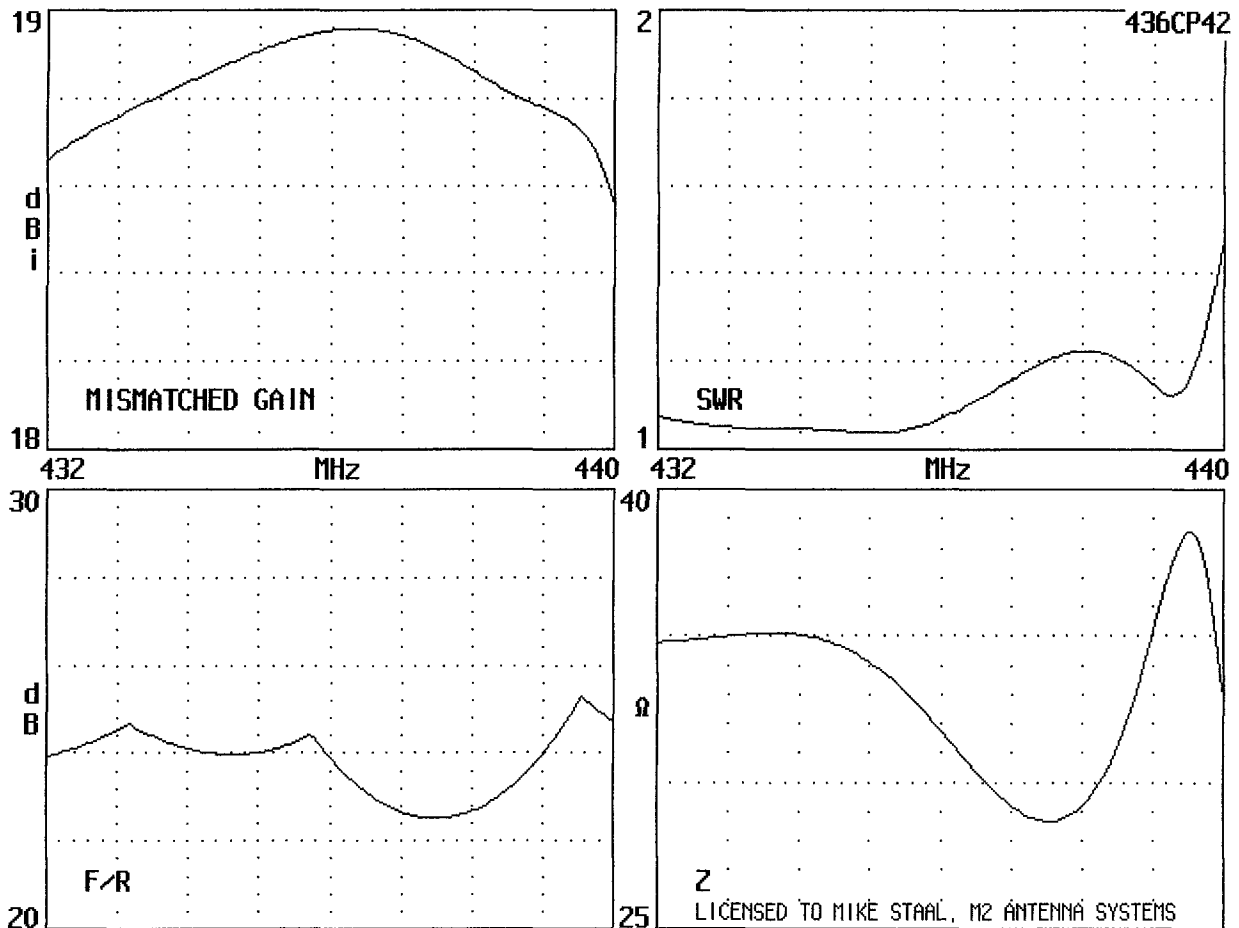

Yagi M<sup>2</sup> ultra gain 436CP42-UG OSCAR Yagi 8-16-95 ROGRA~1\YD75B\AMA100UP\436CP42

M<sup>2</sup> ultra gain  
436CP42-UG OSCAR  
Yagi 8-16-95

Free Space  
E-Plane

M<sup>2</sup> ultra gain  
436CP42-UG OSCAR  
Yagi 8-16-95