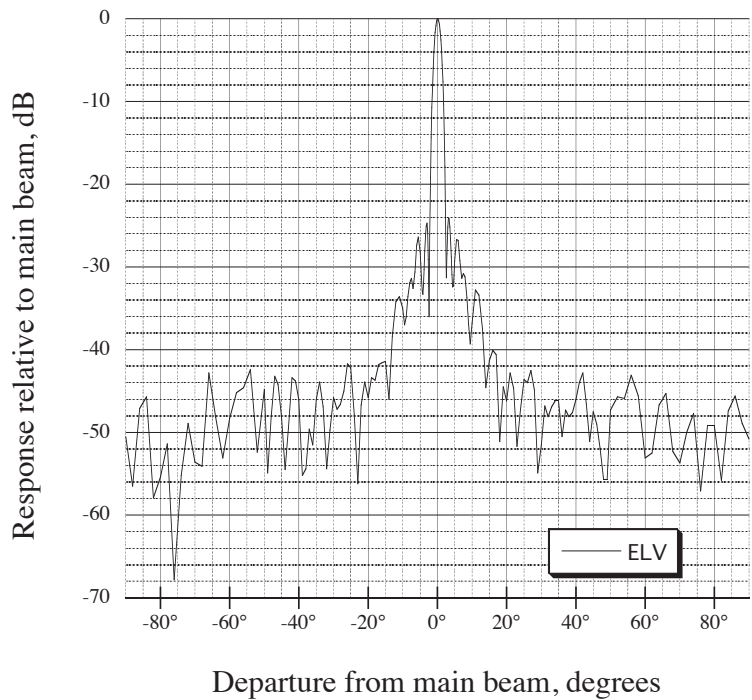

5.4-meter Uplink Dish Azimuth Pattern

Based on data provided by ViaSat.

5.4-meter Uplink Dish Elevation Pattern

Based on data provided by ViaSat.