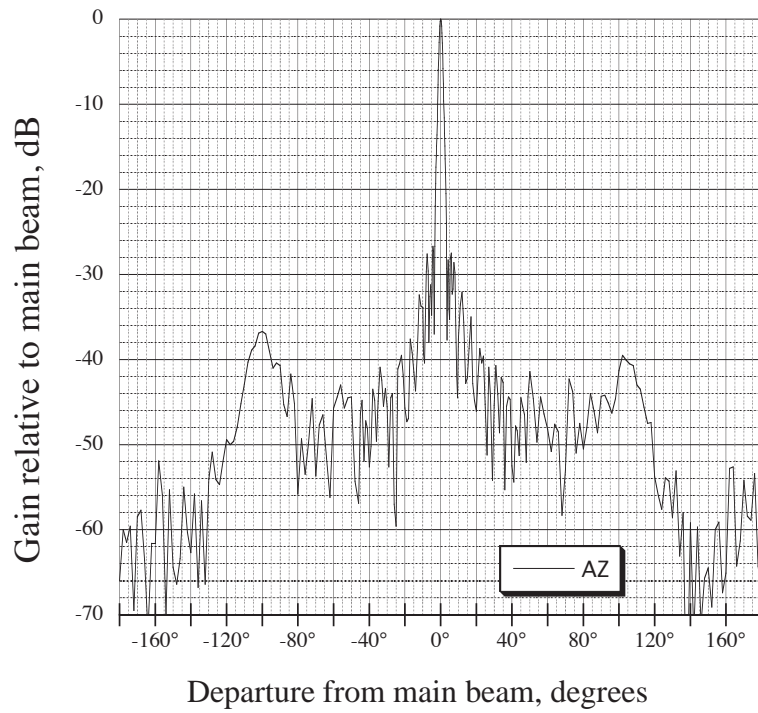

5.4-meter Uplink Dish Azimuth Pattern

Based on data provided by ViaSat.

5.4-meter Uplink Dish Elevation Pattern

Based on data provided by ViaSat.