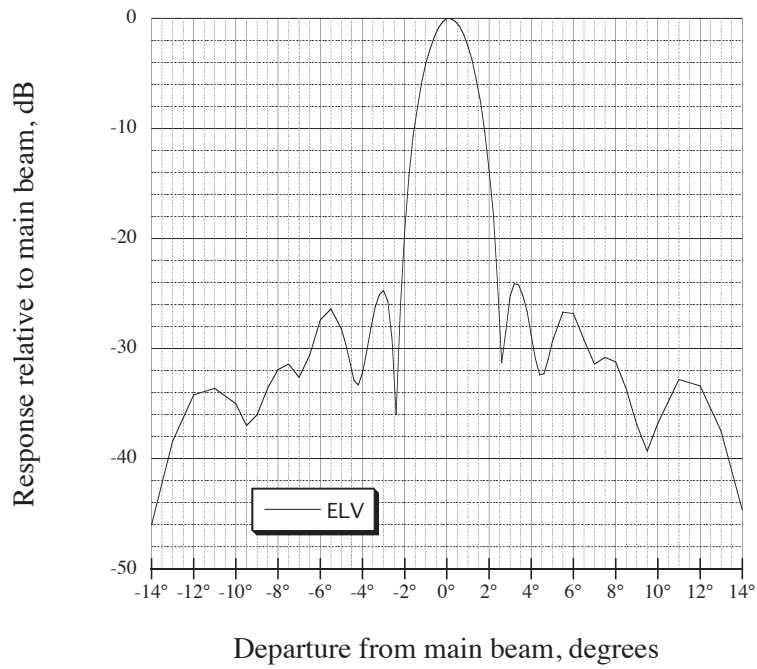

5.4-meter Uplink Dish Azimuth Pattern

Based on data provided by ViaSat.

5.4-meter Uplink Dish Elevation Pattern

Based on data provided by ViaSat.