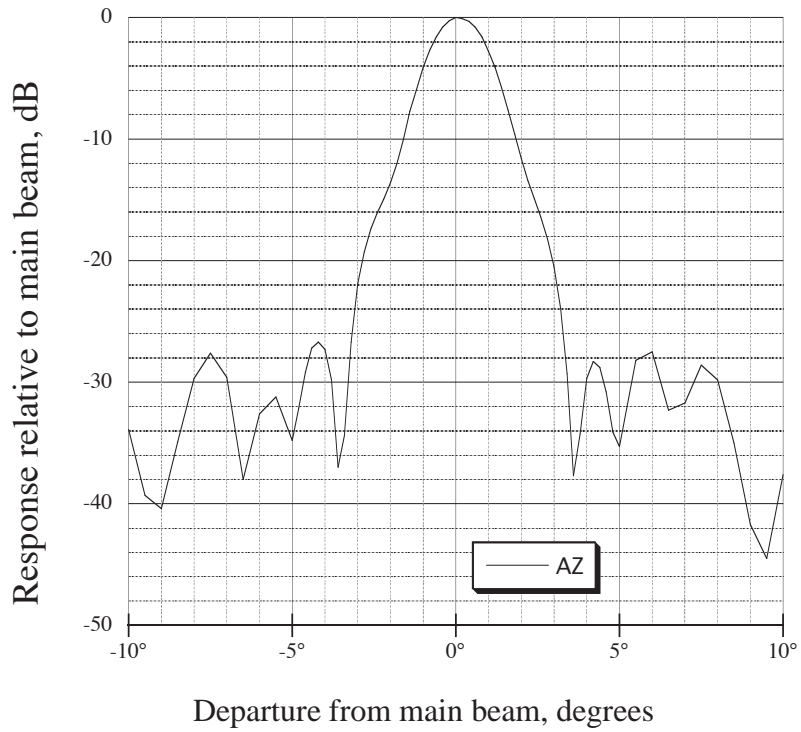

5.4-meter Uplink Dish Azimuth Pattern

Based on data provided by ViaSat.

5.4-meter Uplink Dish Elevation Pattern

Based on data provided by ViaSat.