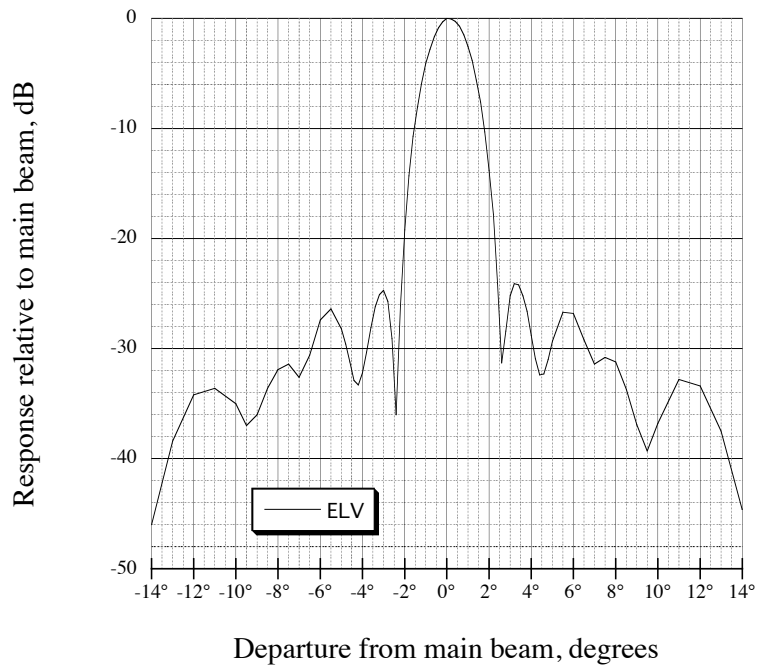

5.4-meter Uplink Dish Elevation Pattern

Based on data provided by ViaSat.