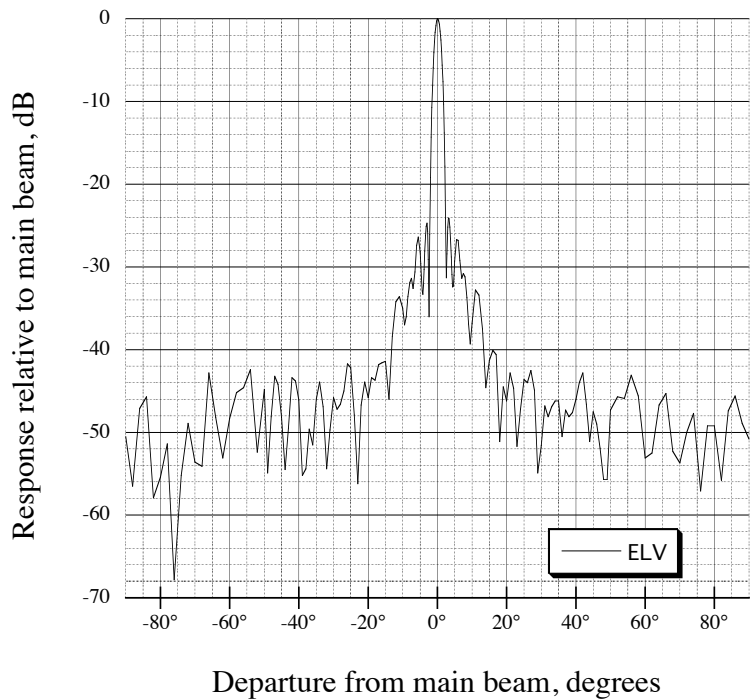

5.4-meter Uplink Dish Elevation Pattern

Based on data provided by ViaSat.