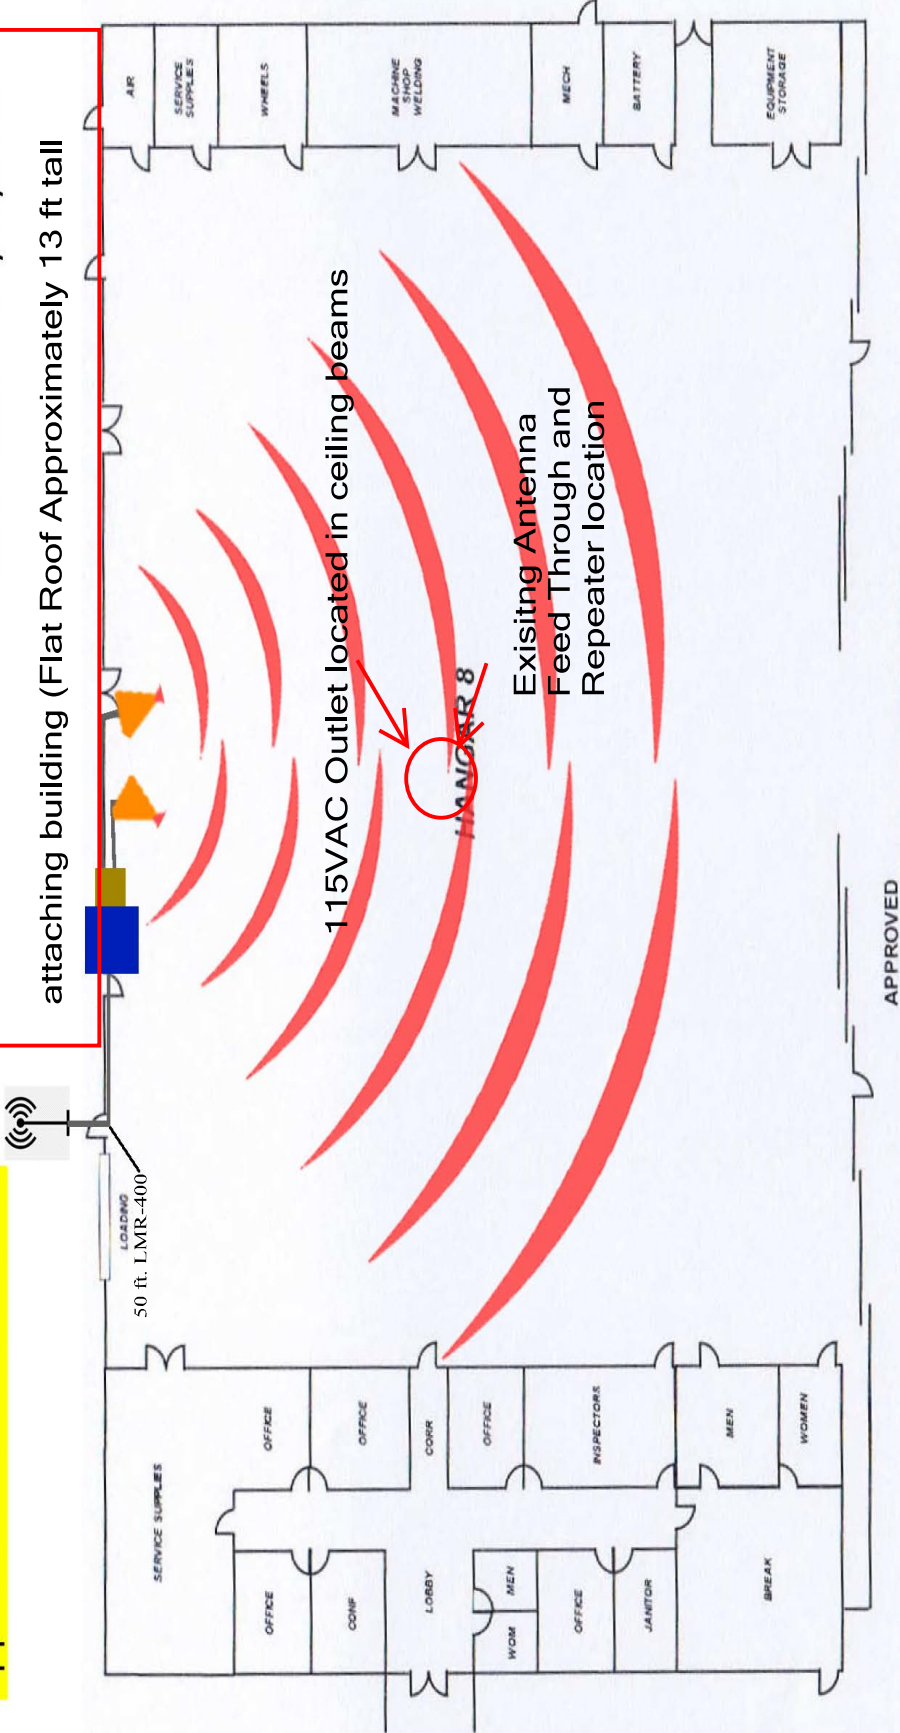

Approx. 100ft X 200ft H=25ft

APPROVED

SAVOY ILLINOIS (217) 351 -7700 • 1 - 800 - 747 - 474777