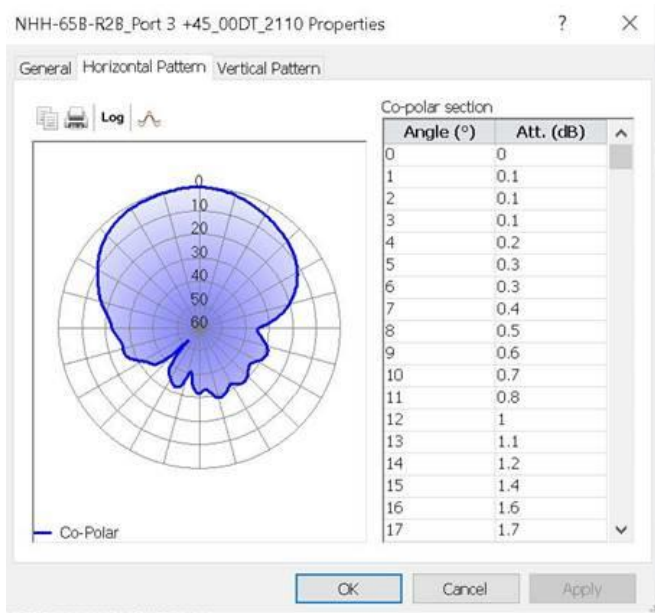

# Antenna Pattern Attachment - 0112-EX-CM-2021

Attached is the antenna pattern that we will use for AWS. The antenna direction that we have for the Wildflower location is 135 degrees azimuth.

The product specs of the antenna, NHH-65A-R5 is also attached.

The screenshot below shows the antenna pattern visually for 0 degree tilt.

## Horizontal Pattern, 2110MHz, 0 degree electrical tilt

## Vertical Pattern, 2110MHz, 0 degree electrical tilt