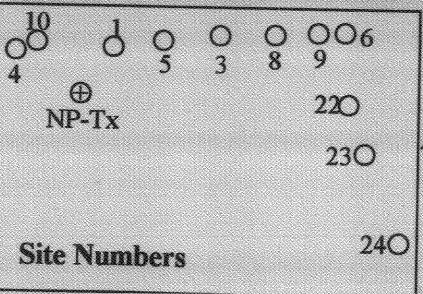

Fig. IV-P3: Photo 3 - NP Transmitter and Near Range Sites in Vicinity of Palmer Auditorium and Hyatt Hotel Plus Sites NW of Transmitter. --Perspective View to South.

Northpoint