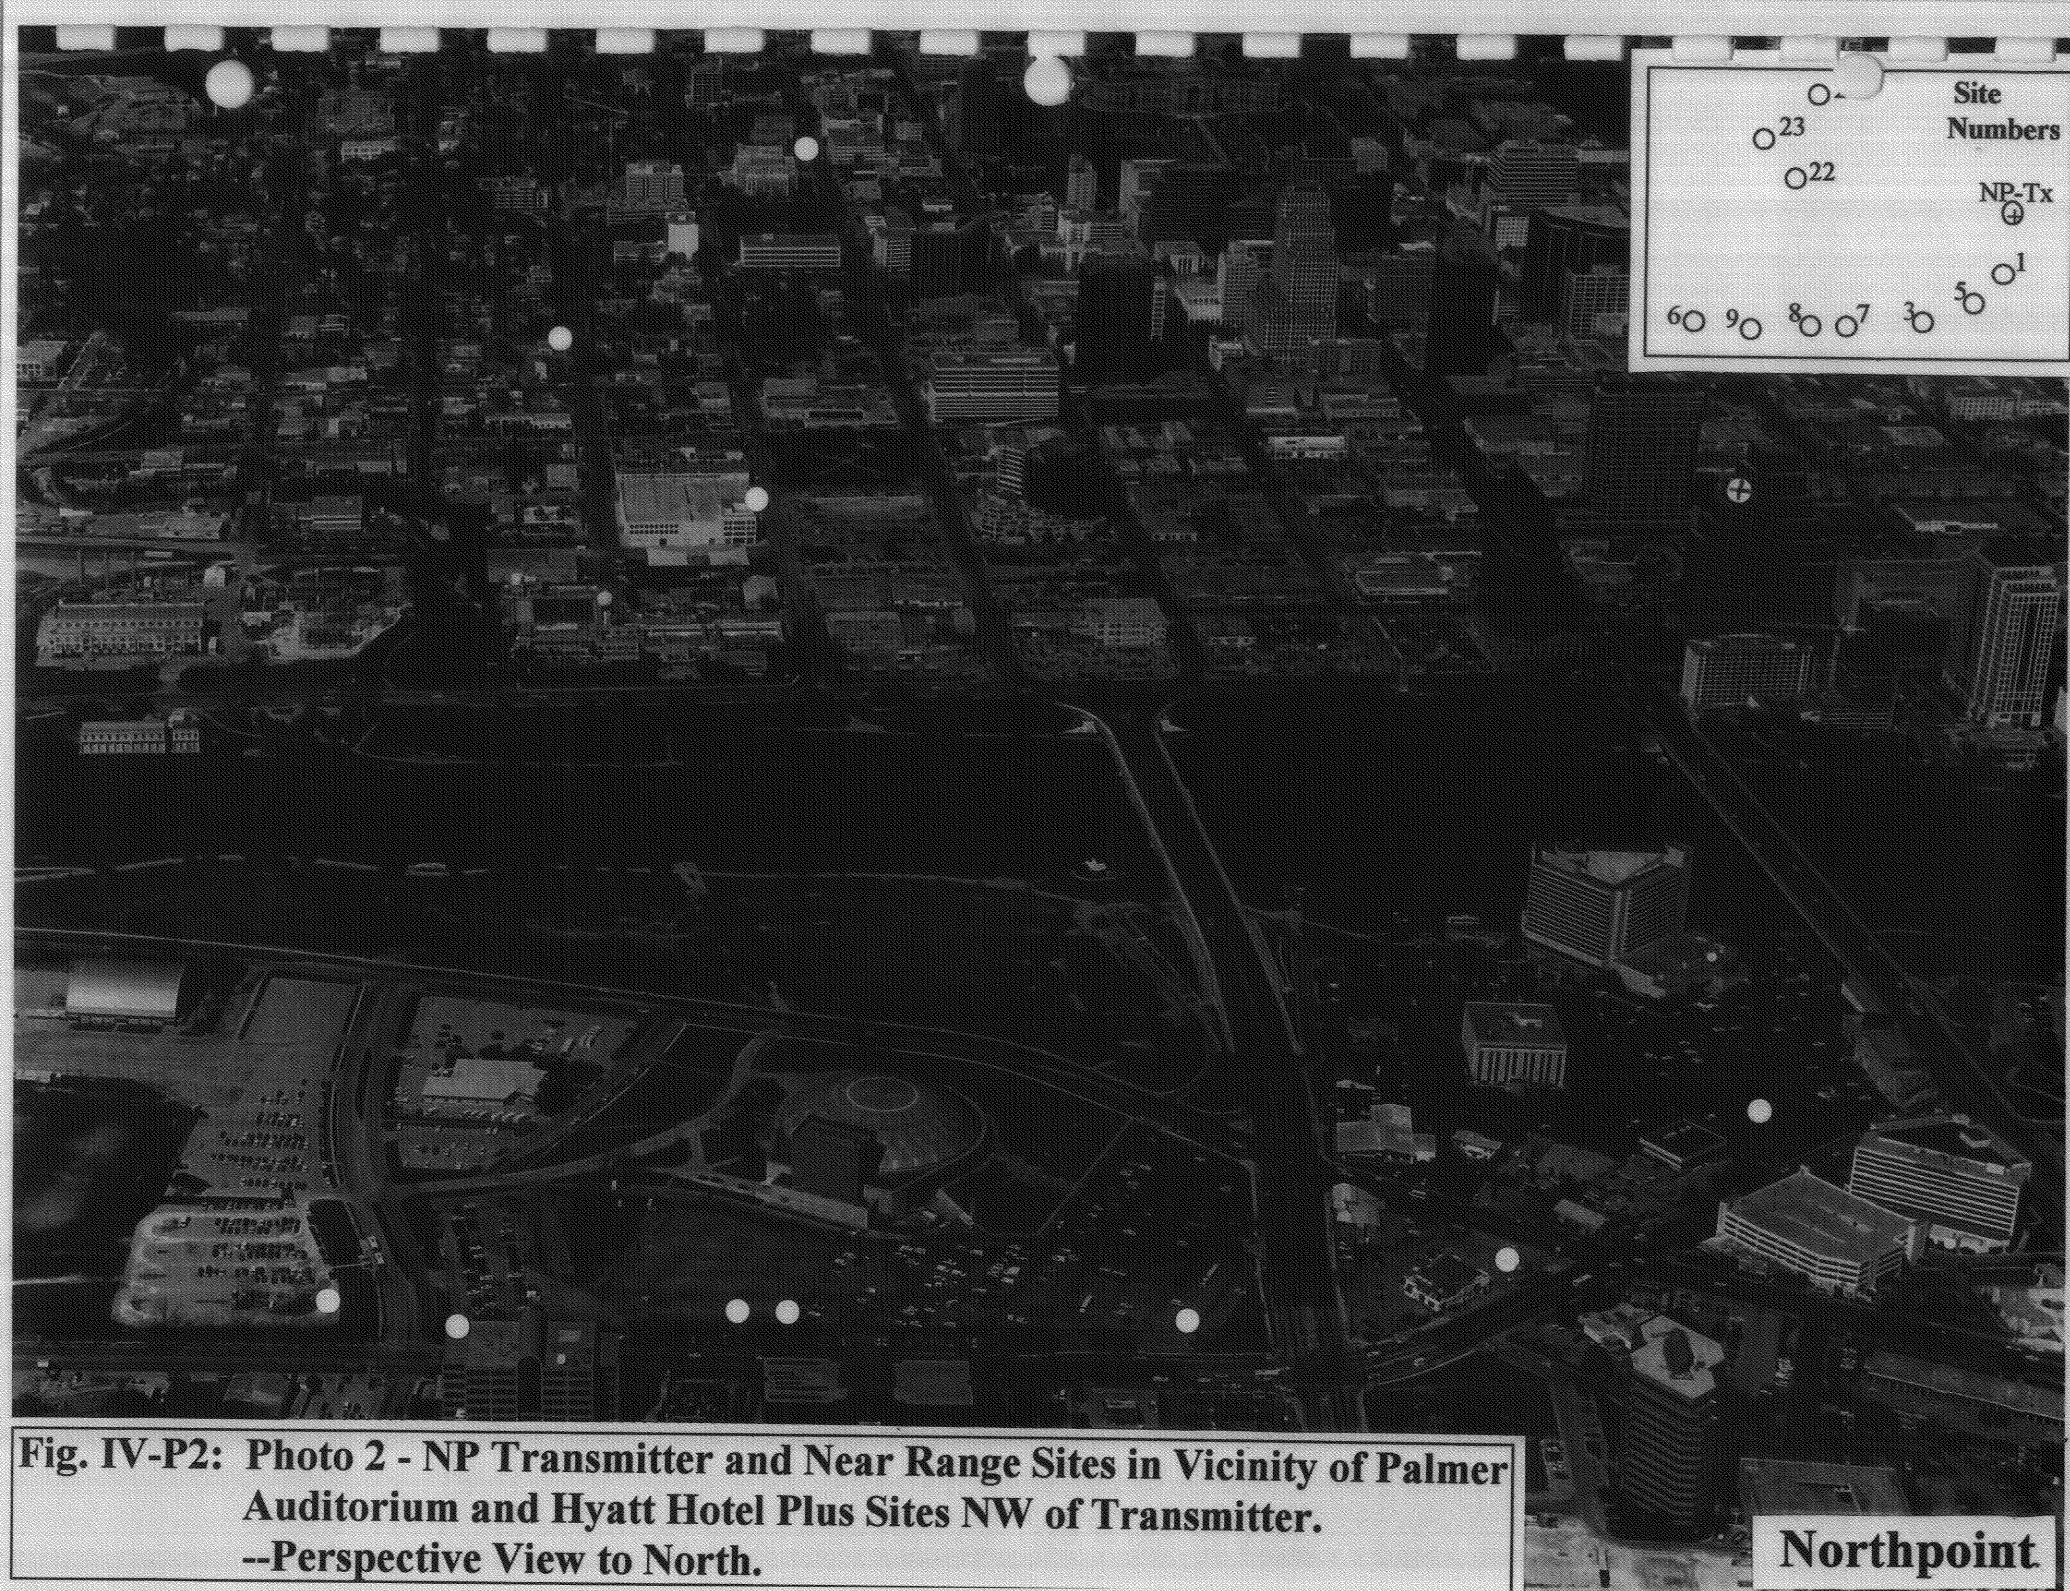

22○ Site Numbers

NP-Tx
⊕

6○ 9○ 8○ 5○ 1○ 4○
7○ 3○ 10○

Fig. IV-P1: Photo 1 - NP-Transmitter and Near Range Sites in Vicinity of Palmer Auditorium and Hvatt Hotel -- Plan View [Scale: 1 in = 500 ft]

Northpoint

23

Fig. IV-P2: Photo 2 - NP Transmitter and Near Range Sites in Vicinity of Palmer Auditorium and Hyatt Hotel Plus Sites NW of Transmitter. --Perspective View to North.

Northpoint

Fig. IV-P3: Photo 3 - NP Transmitter and Near Range Sites in Vicinity of Palmer Auditorium and Hyatt Hotel Plus Sites NW of Transmitter. --Perspective View to South.

Northpoint

Fig. IV-P4: Photo 4 - Sites Near Palmer Auditorium Related to Signal Reflection Tests
--Plan View [Scale: 1 in. = 200 ft.].

Northpoint

Fig. IV-P5: Photo 5 - NP Transmitter and Sites to NW of Transmitter -- Perspective View to NW.