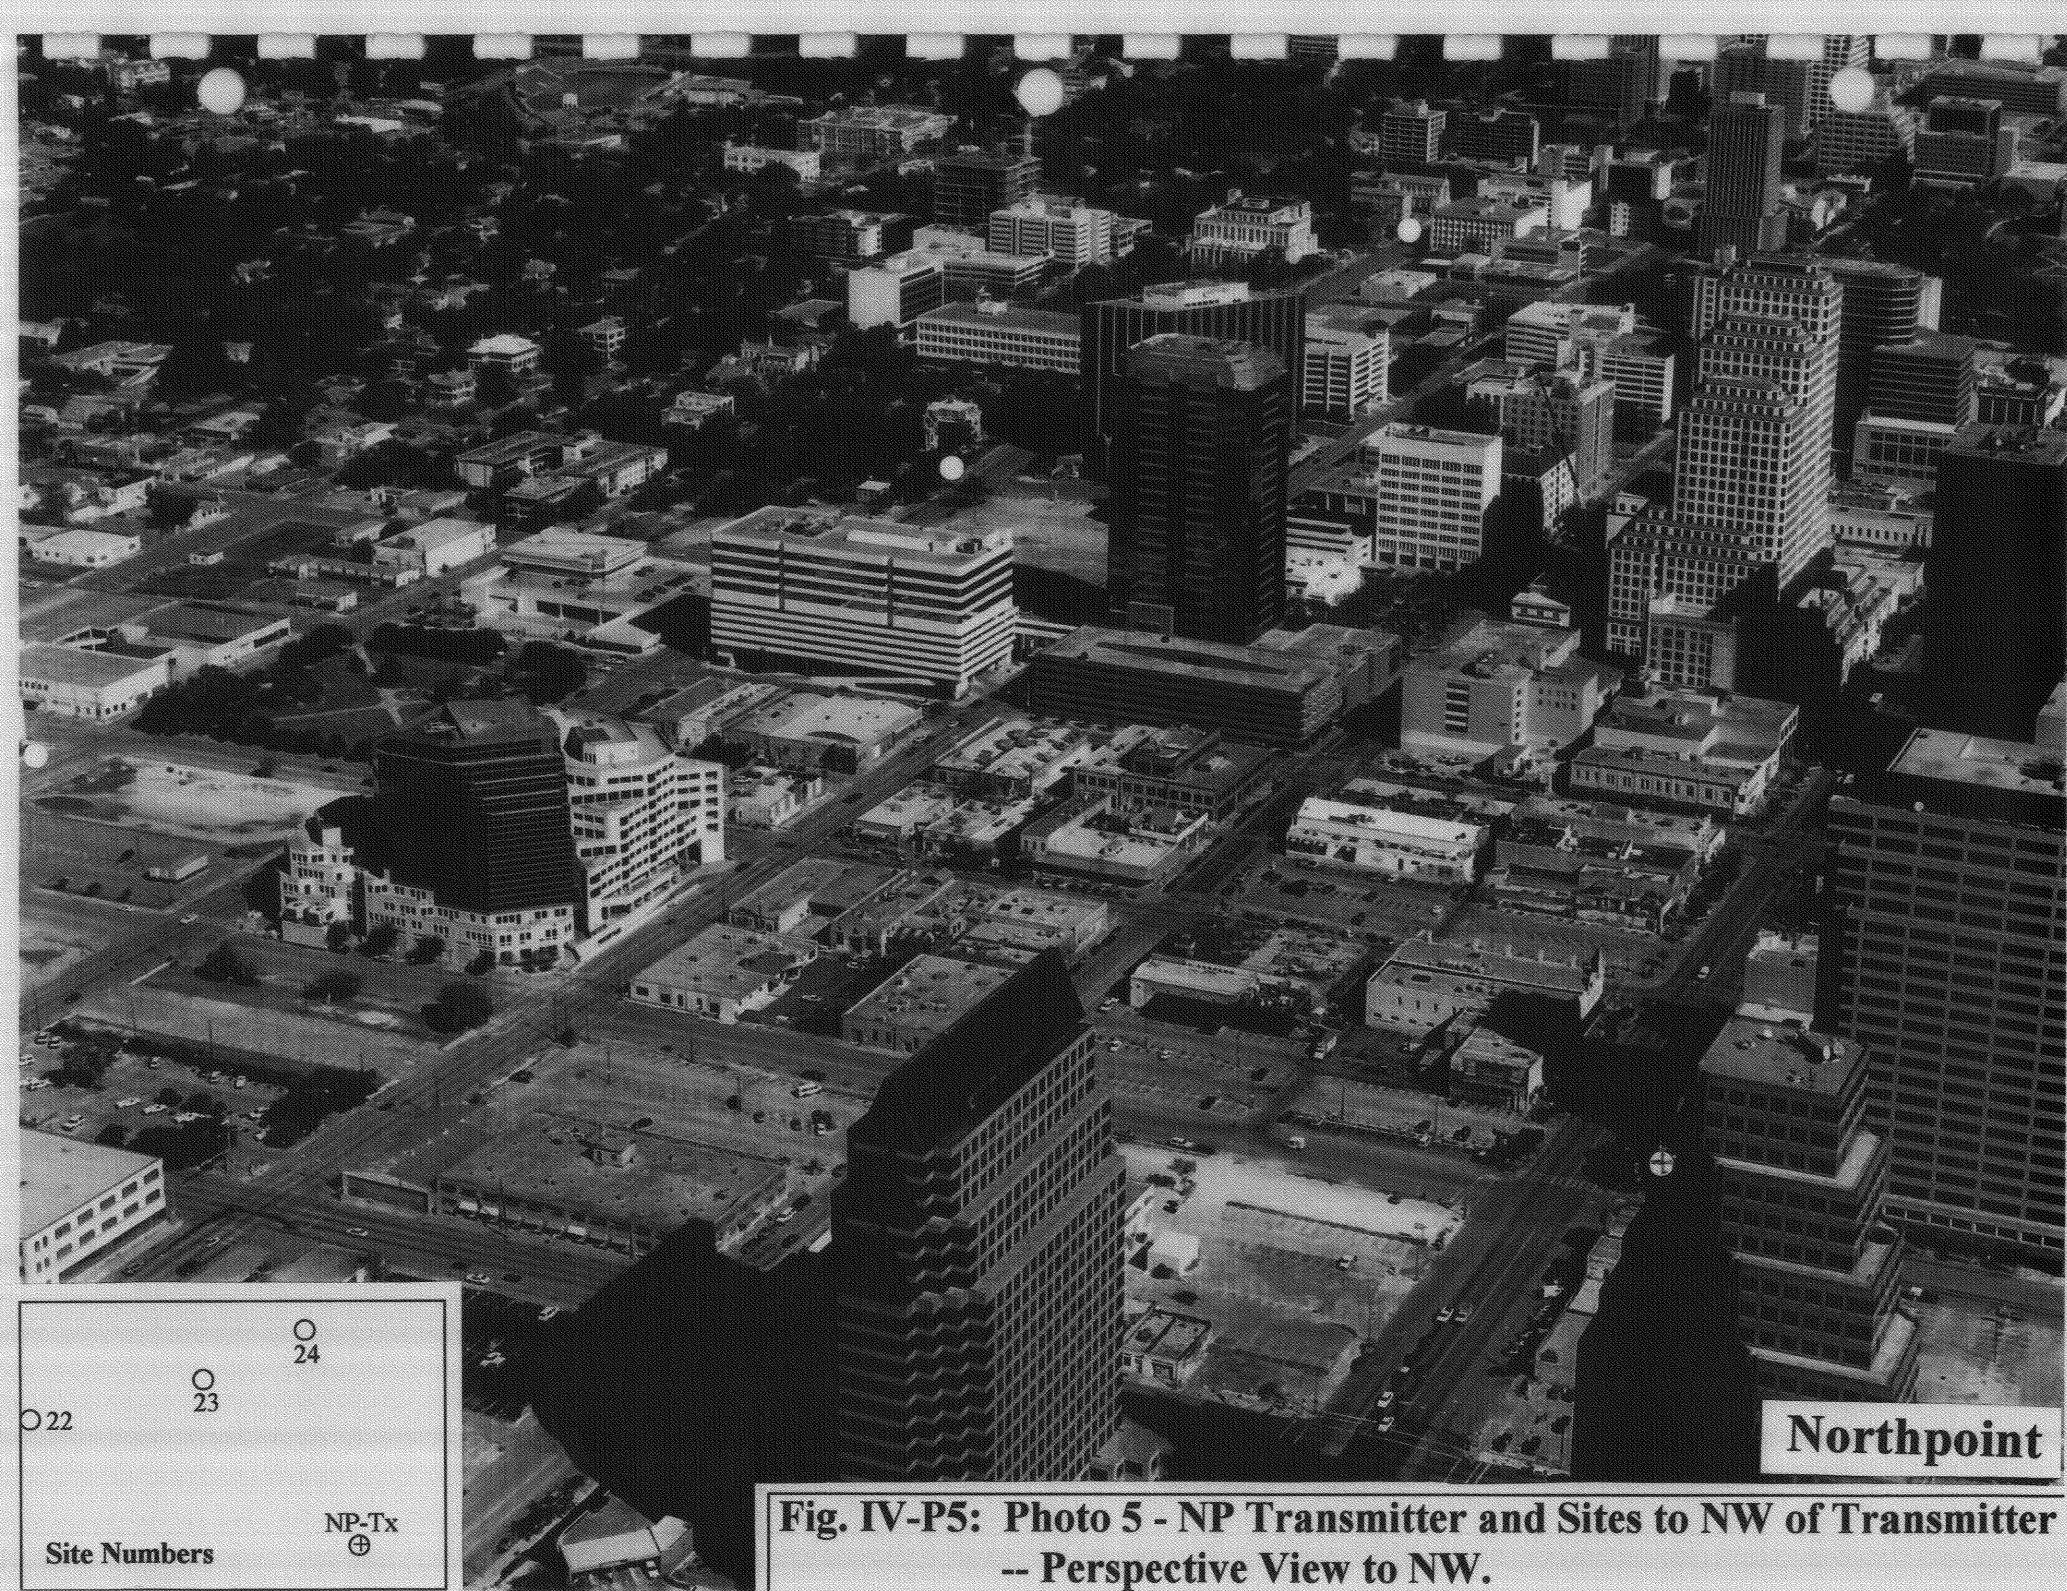

23

Fig. IV-P2: Photo 2 - NP Transmitter and Near Range Sites in Vicinity of Palmer Auditorium and Hyatt Hotel Plus Sites NW of Transmitter. --Perspective View to North.

Northpoint

Fig. IV-P3: Photo 3 - NP Transmitter and Near Range Sites in Vicinity of Palmer Auditorium and Hyatt Hotel Plus Sites NW of Transmitter. --Perspective View to South.

Northpoint

Fig. IV-P4: Photo 4 - Sites Near Palmer Auditorium Related to Signal Reflection Tests
--Plan View [Scale: 1 in. = 200 ft.].

Northpoint

Fig. IV-P5: Photo 5 - NP Transmitter and Sites to NW of Transmitter -- Perspective View to NW.