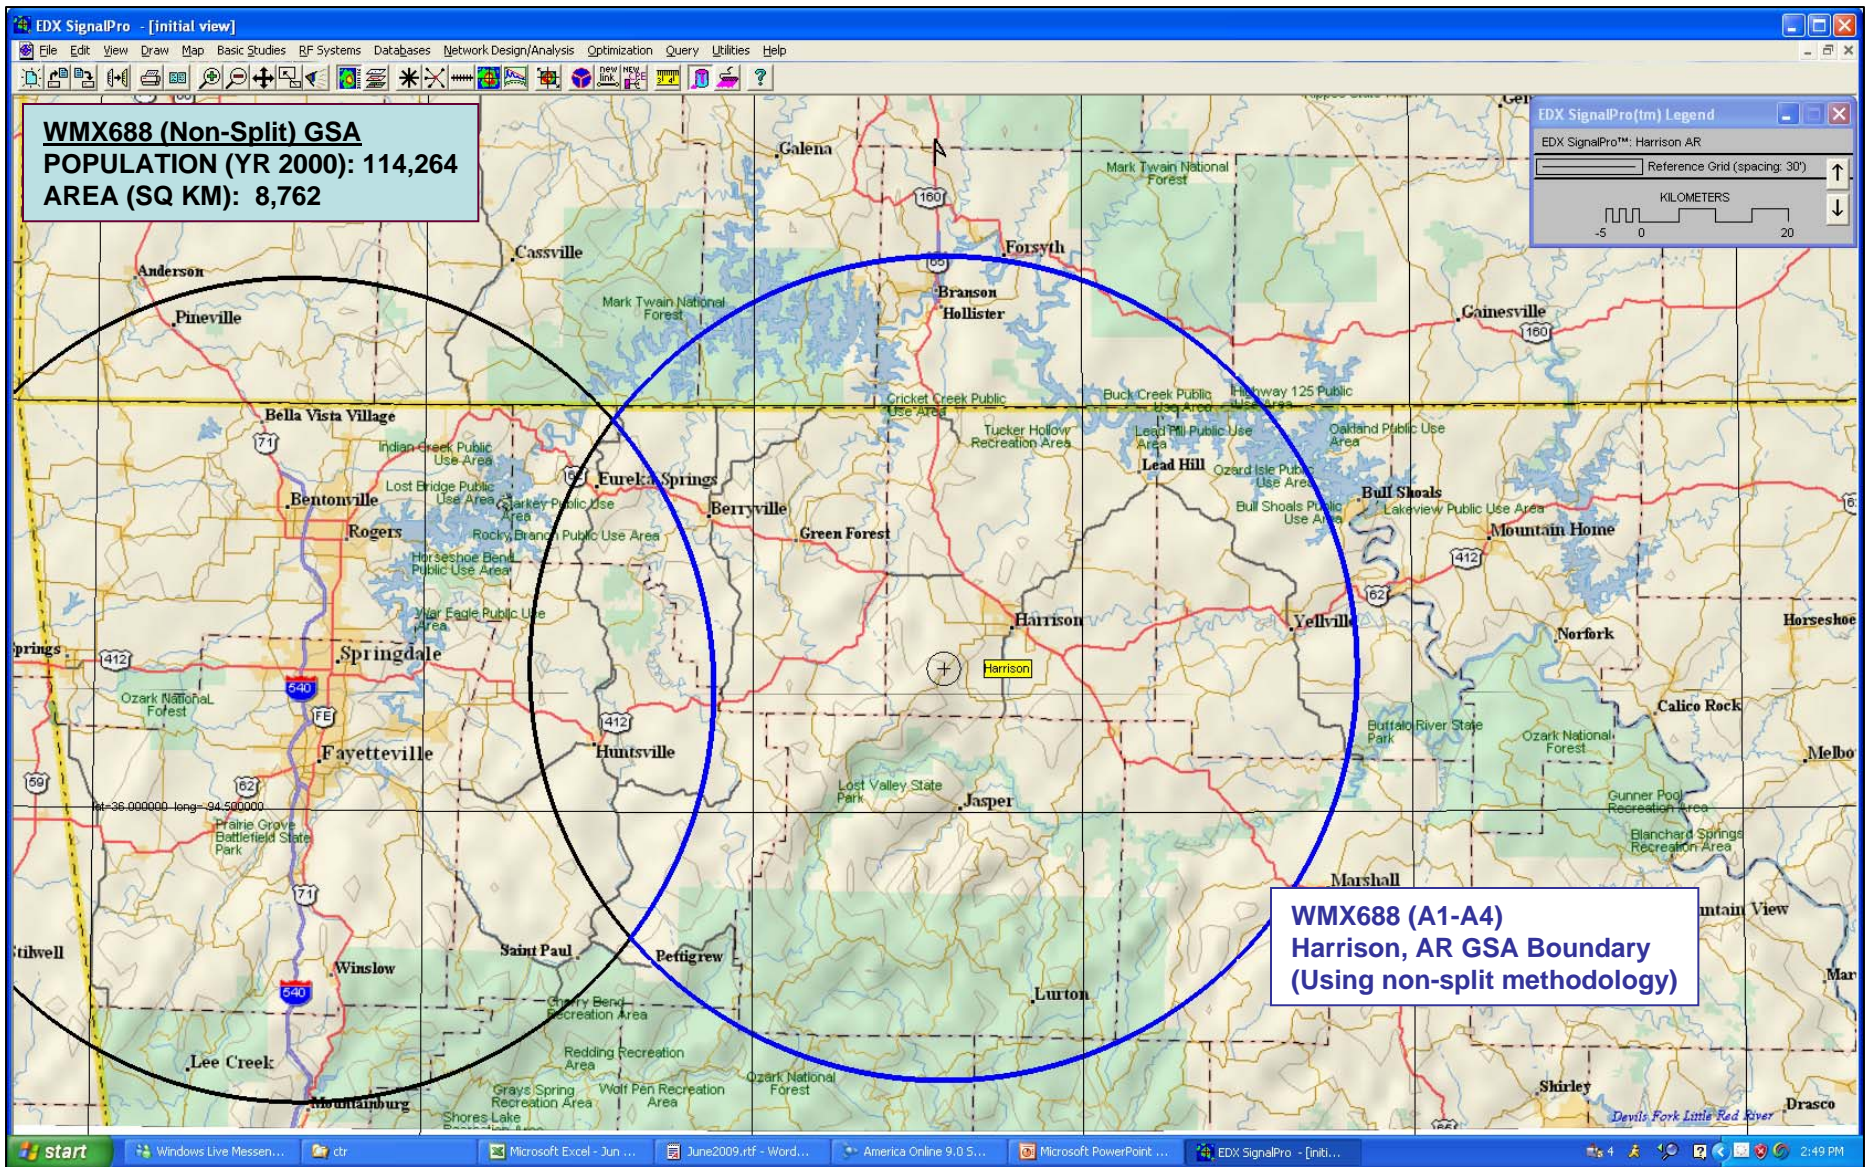

FIGURE 1—GSA BOUNDARY FOR WMX688, HARRISON, AR (A1-A4)

FIGURE 2—GSA BOUNDARY FOR WMX642, HARRISON, AR (B1-B4)