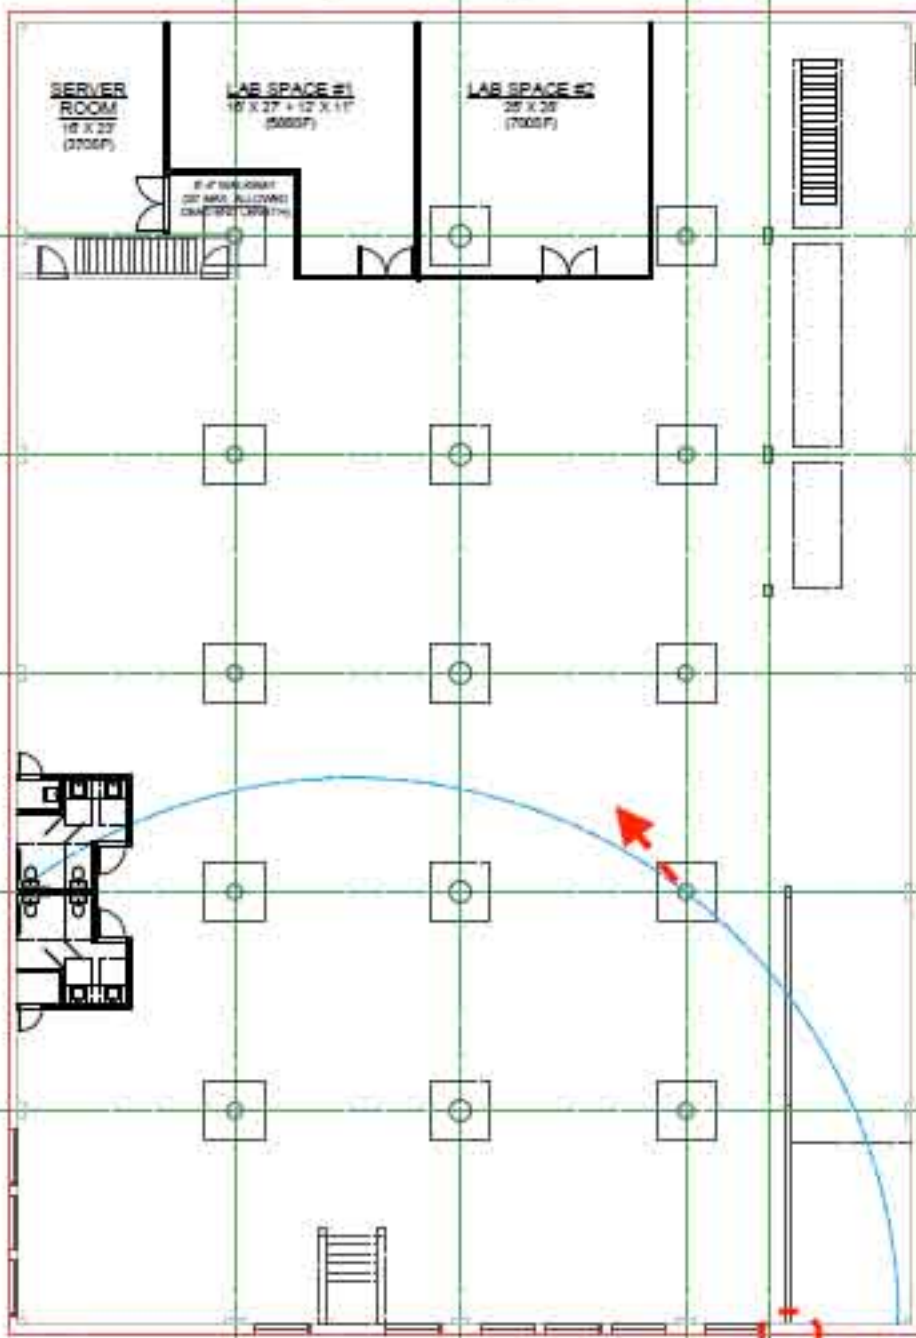

100 ft.

150 ft.

*150 ft. of LMR-400 Connecting Antennas

 GPS external antenna

 GPS repeater location and orientation

201 11th Street - 11.11.15
PRELIMINARY ROOM DIAGRAM ONLY
ALL DIMENSIONS APPROXIMATE