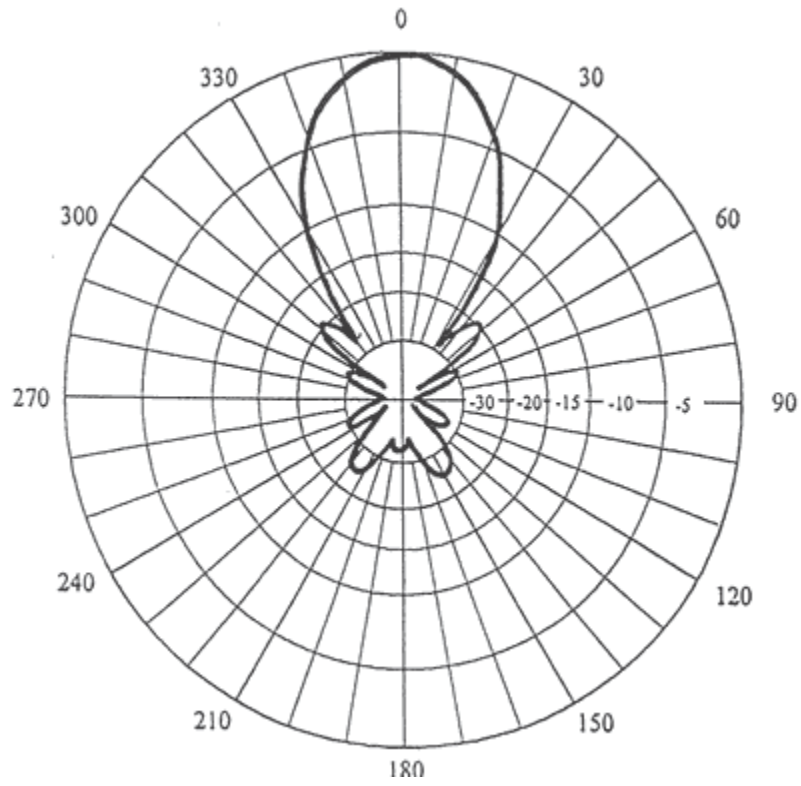

CAPTECHT Yagi Earth Station Transmit Antenna Radiation Pattern Diagram

Peak Gain: 13.2 dBi

Bandwidth: 4.0 kHz