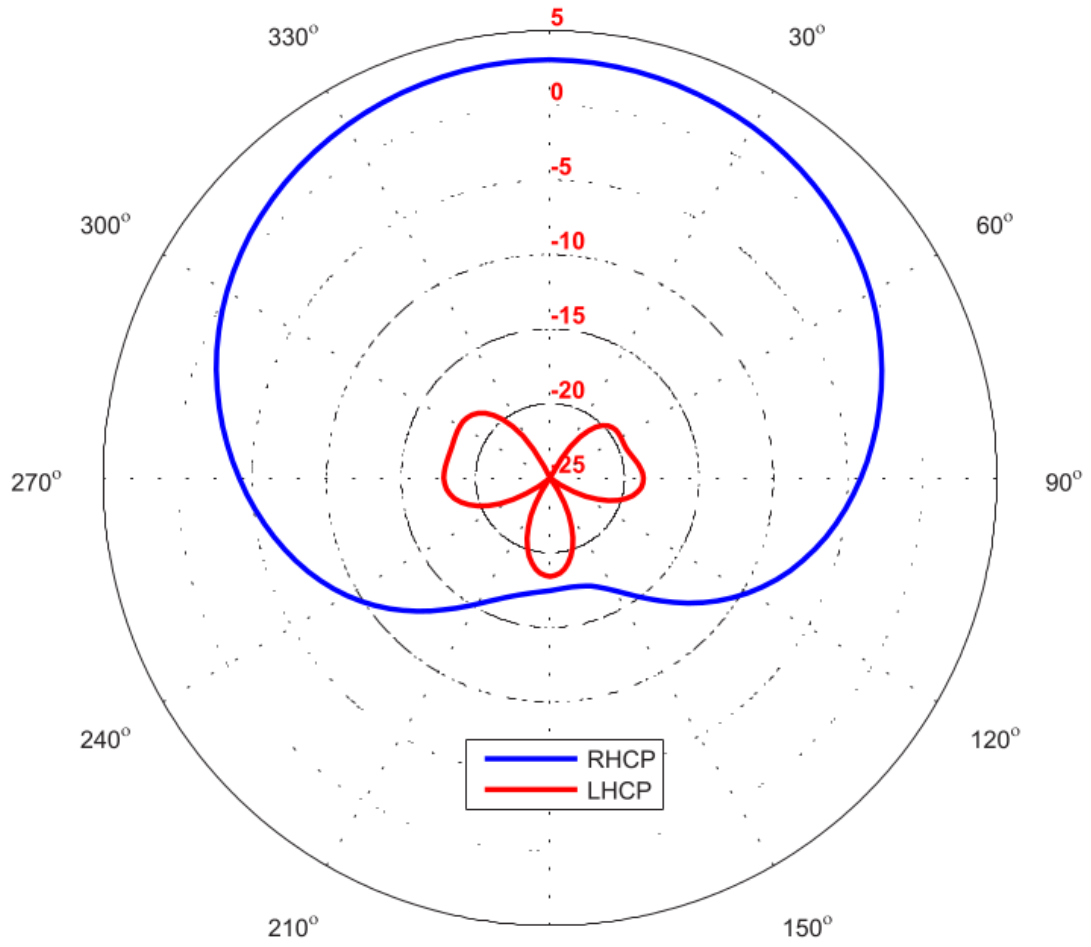

### IRIDIUM Antenna Radiation Pattern Diagram

**Peak Gain: 2.8 dBi**

**Bandwidth: 20 MHz**