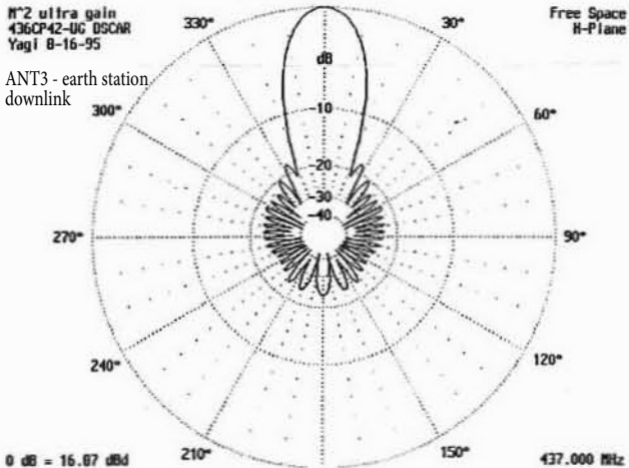

M2 ultra gain  
436CP42-UC DSCAR  
Yagi 8-16-95

ANT3 - earth station  
downlink

Free Space  
H-Plane

N<sup>2</sup> ultra gain  
436CP42-UC DSCAR  
Yagi 8-16-95

ANT4 - earth station  
uplink

Free Space  
H-Plane