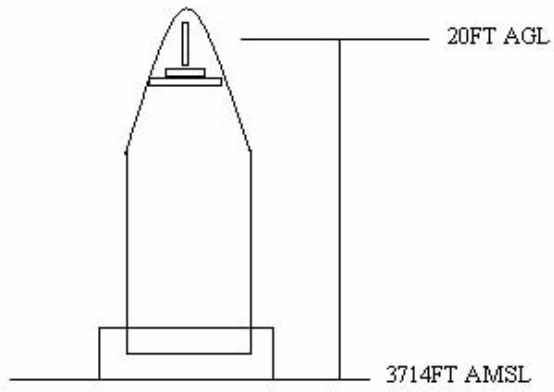

Launch Vehicle

Launch Vehicle
31-25-22.8N, 104-45-25.2W
