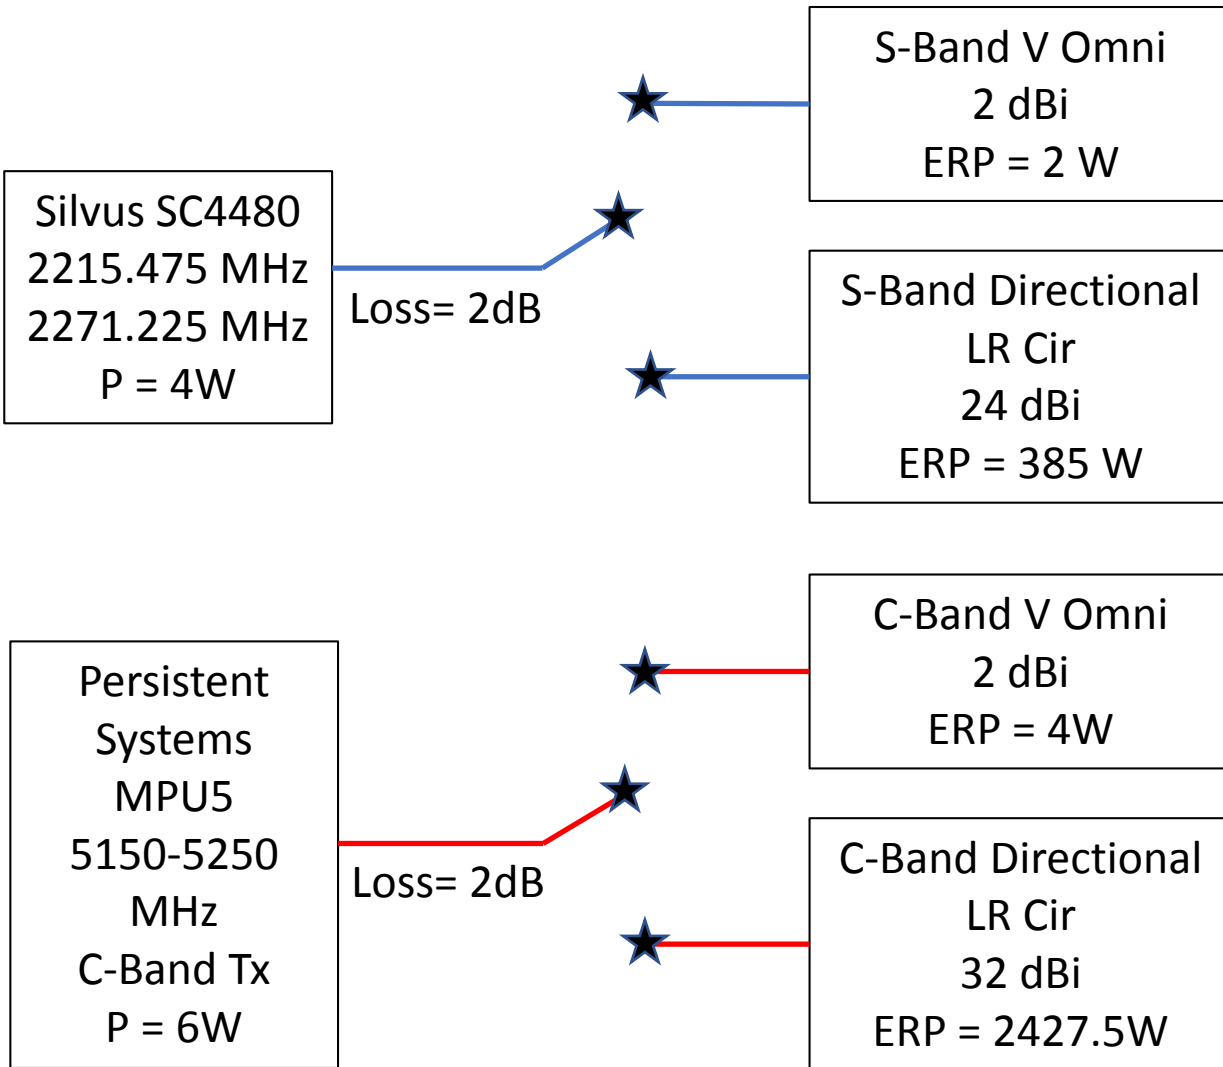

System Diagram

Ground Auto Tracker Antenna

Aircraft

★ Tracker Antenna manually or automatically switches either between omni or directional antenna.