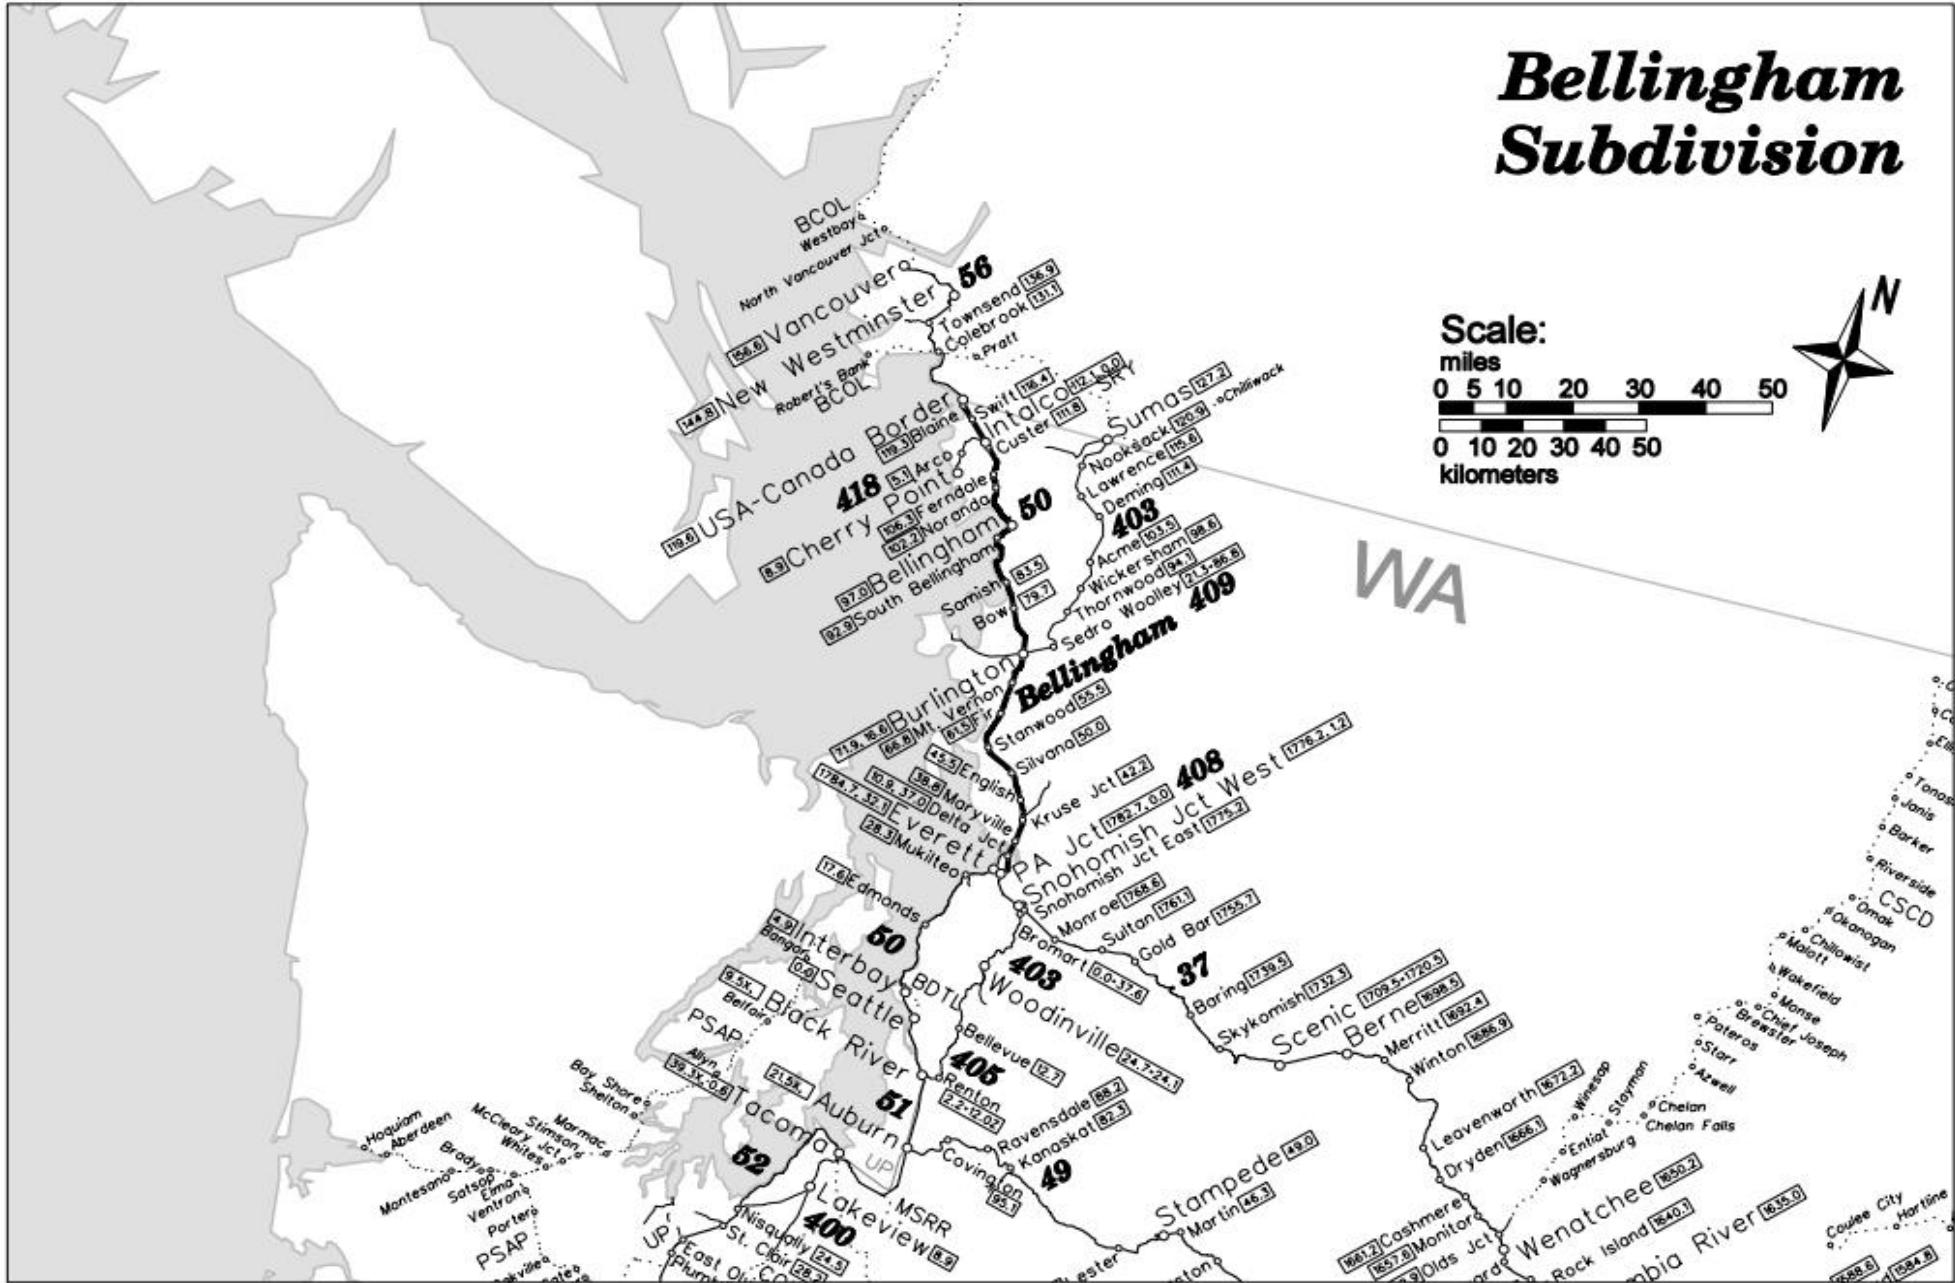

Bellingham Subdivision

BNSF Railway Company

...\\cm-Bellingham.dgn

11/24/2001

BNSF Bellingham Subdivision. US\CA Border to PA Jct., WA. MP 119.6 to MP 0.00