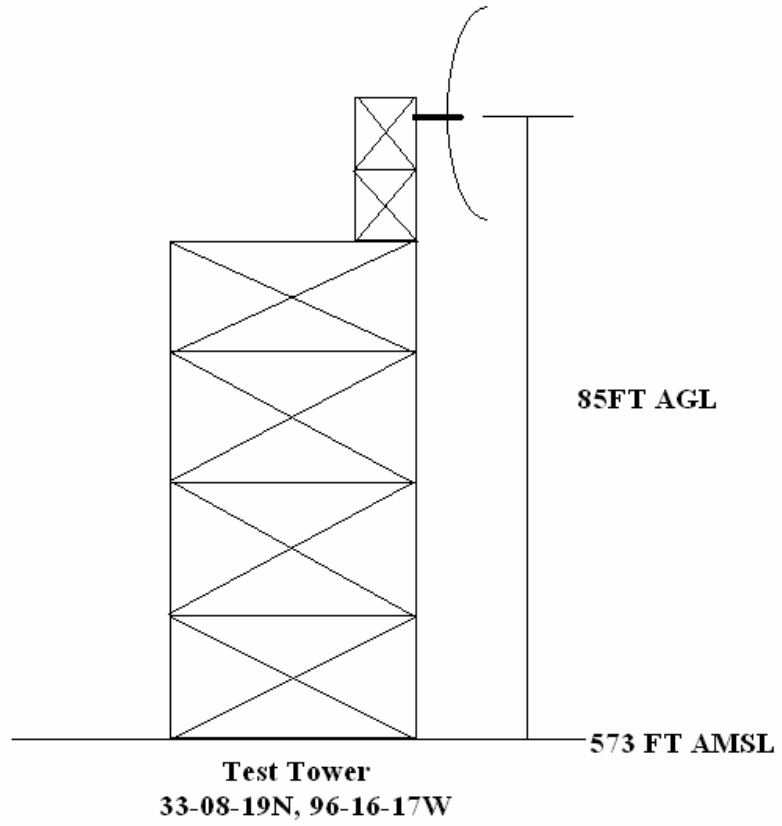

System Sketch

Test Site

Map Series = 7.5 Minute (1:24,000)

Site Coordinates = 33 08 19N, 96 16 17W