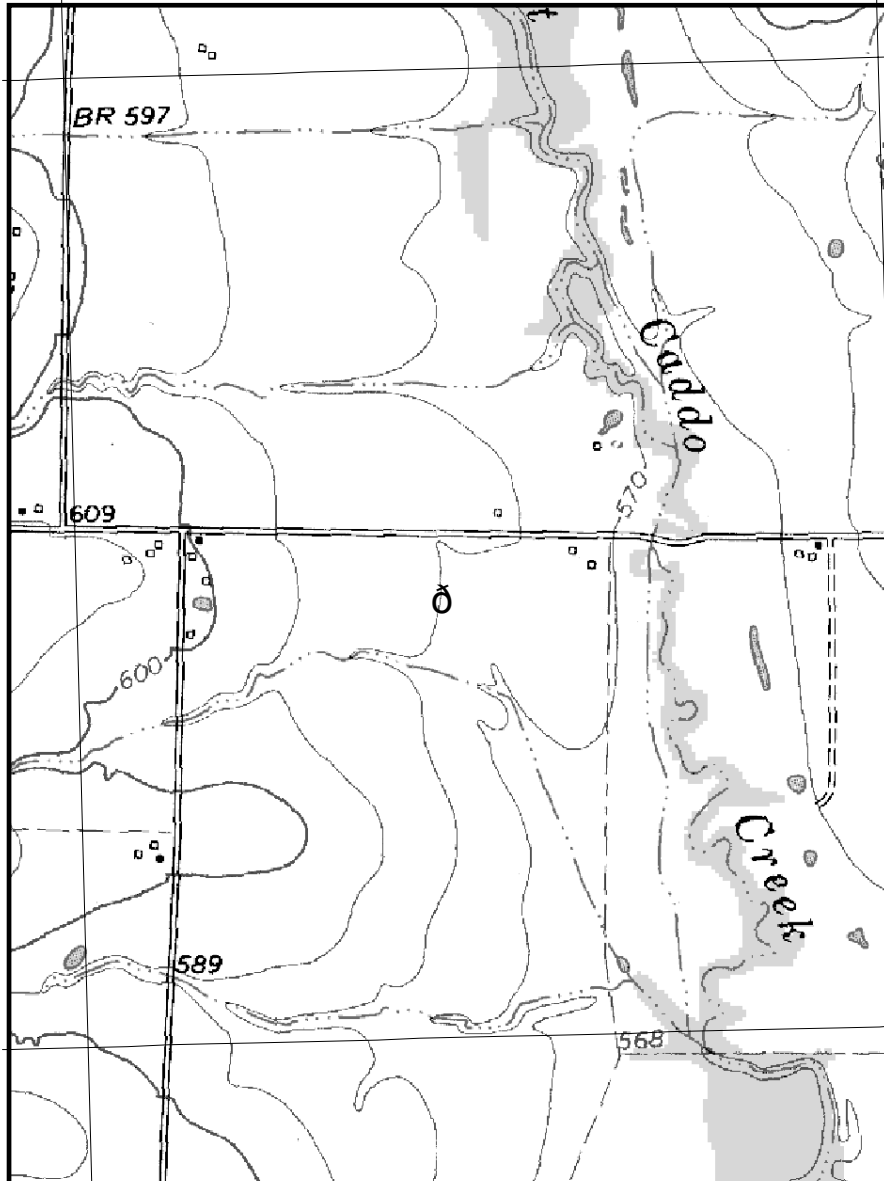

System Sketch

Test Site

Map Series = 7.5 Minute (1:24,000)

Site Coordinates = 33 08 19N, 96 16 17W