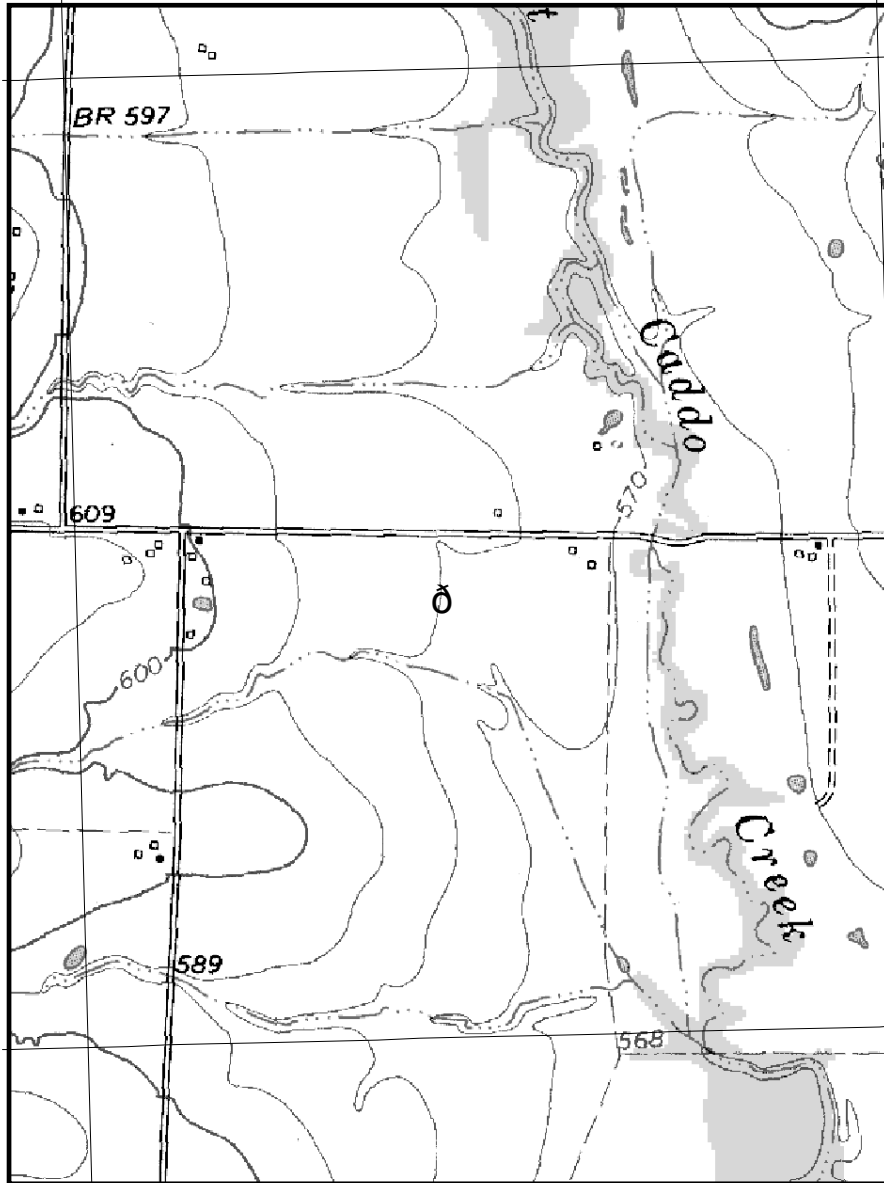

System Sketch

Test Site

Map Series = 7.5 Minute (1:24,000)

Site Coordinates = 33 08 19N, 96 16 17W