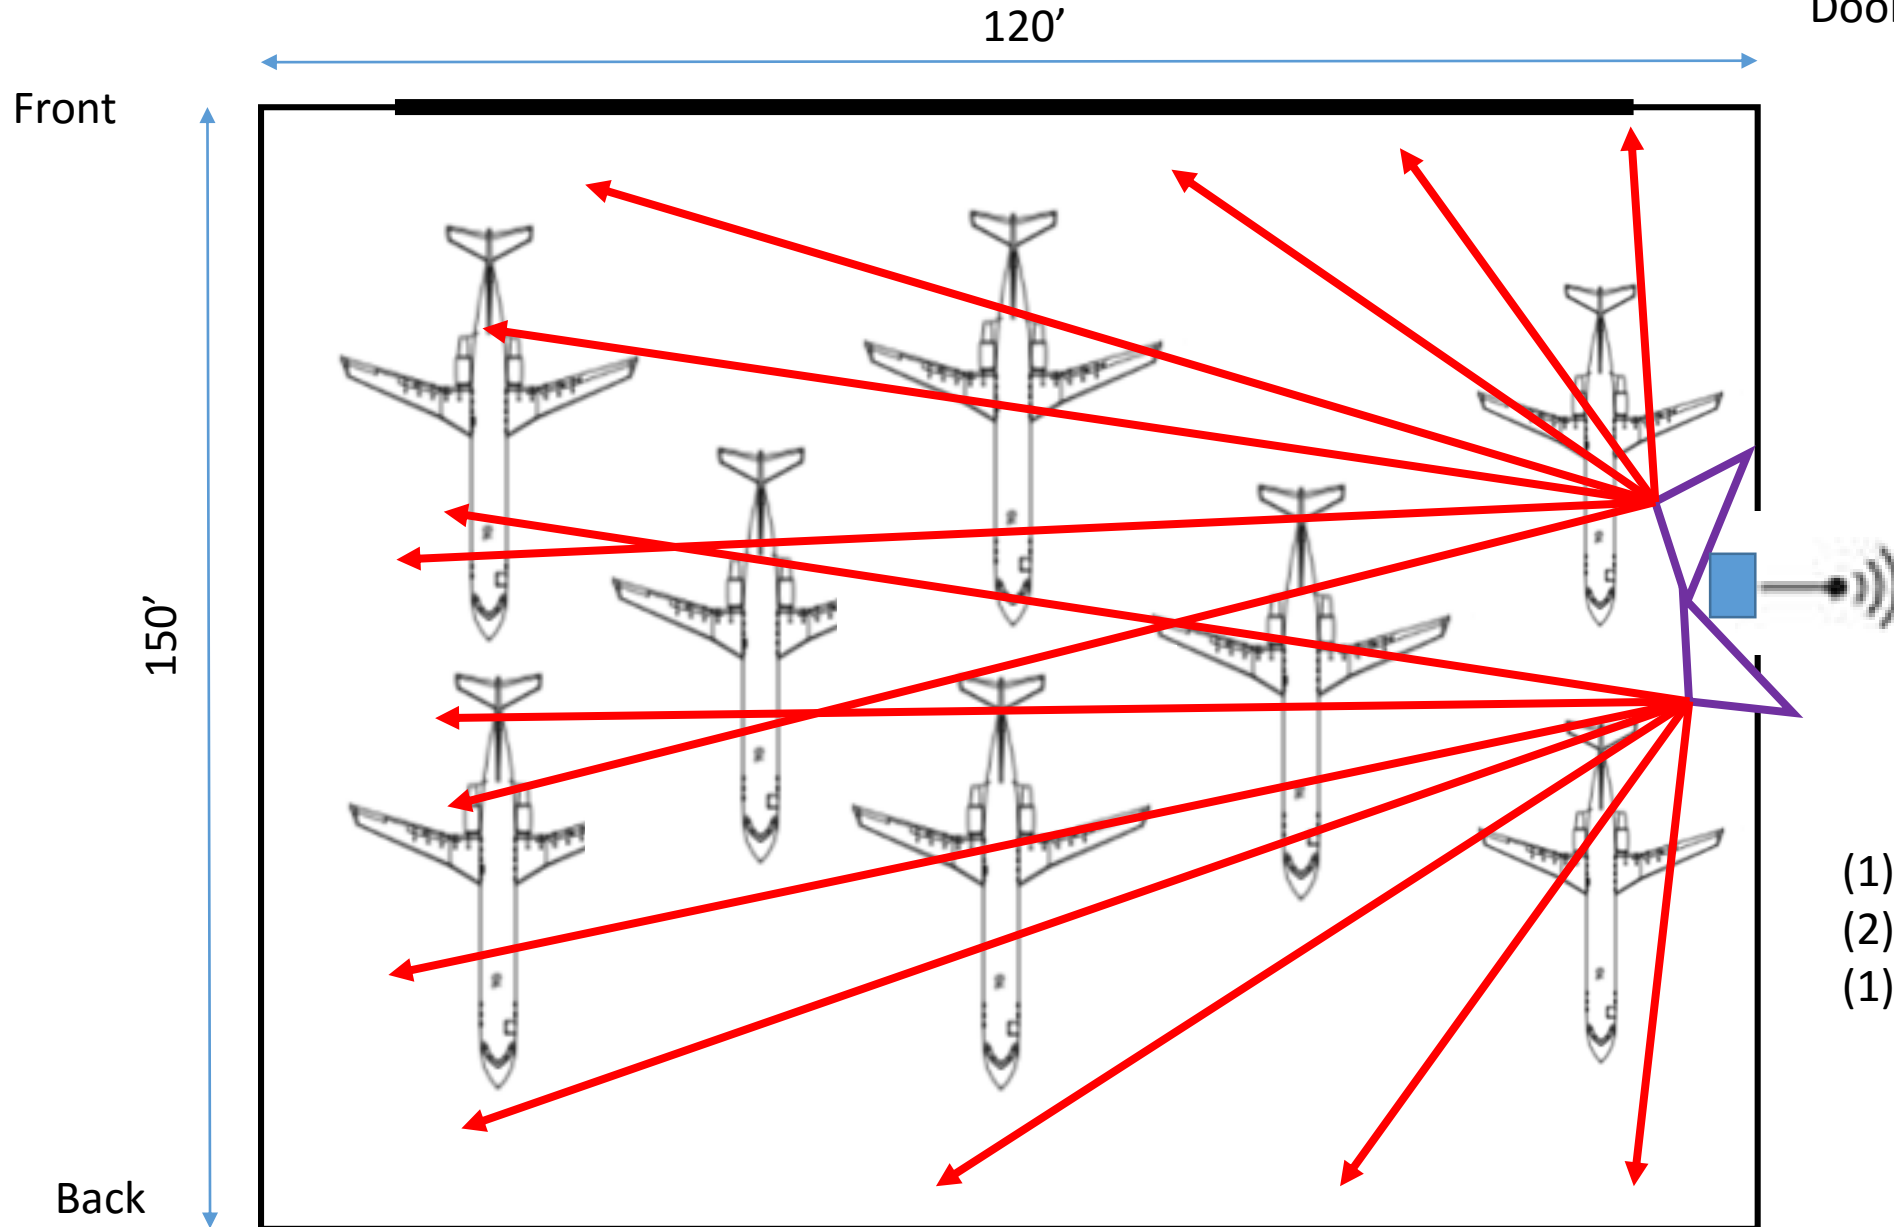

# Air Wisconsin Airlines Hanger

Back Ceiling Height: 40'  
Door Height: 30'

- (1) Repeater: 
- (2) Internal Antennas 
- (1) External Antenna 