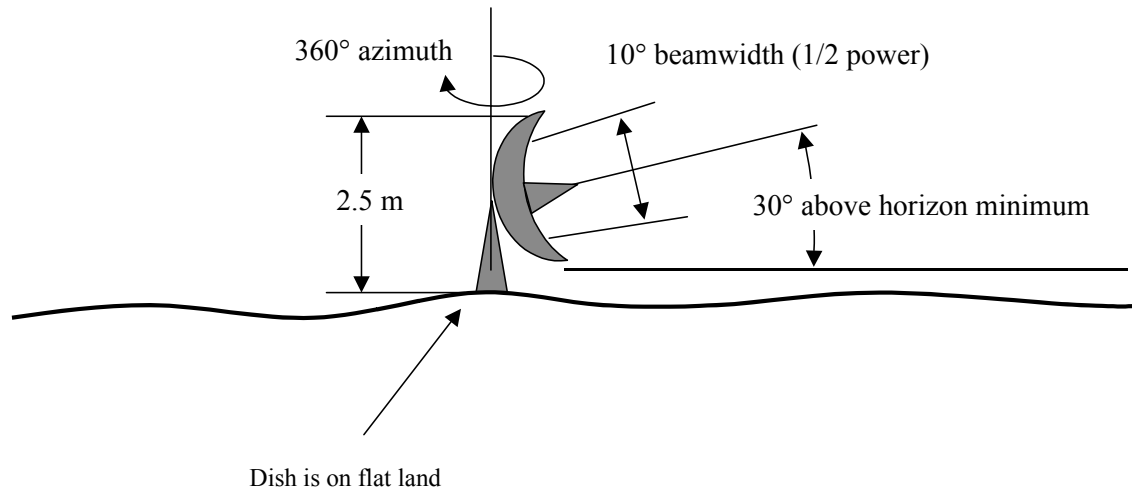

Anchorage mobile antenna Beam Characteristics and FAA sketch

STA File Number 0427-EX-ST-2006
V1.0

El Segundo antenna Beam Characteristics and FAA sketch

Dish is on hill overlooking Palo Alto

STA File Number 0427-EX-ST-2006
V1.0

Palo Alto antenna

Beam Characteristics and FAA sketch

STA File Number 0427-EX-ST-2006
V1.0