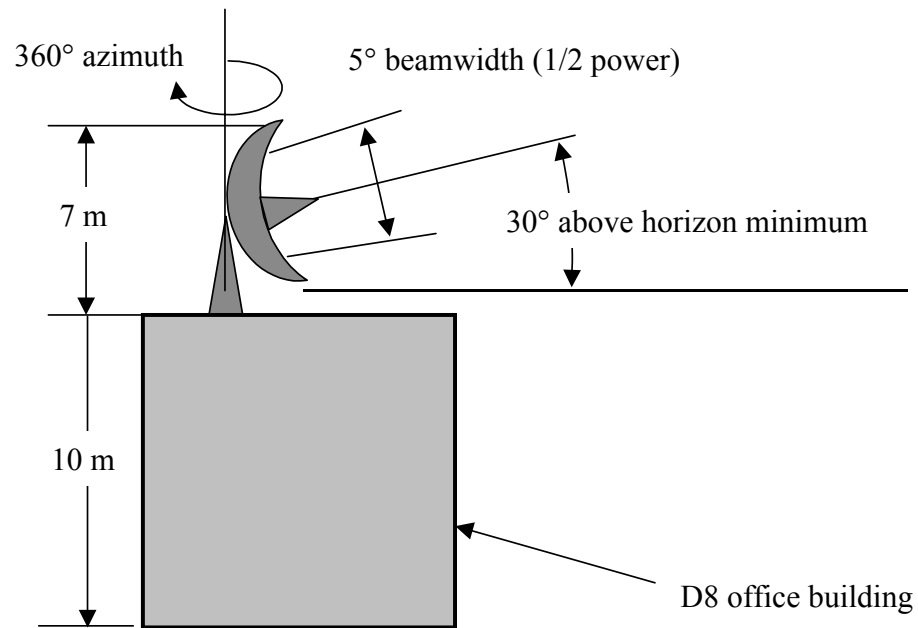

Anchorage mobile antenna Beam Characteristics and FAA sketch

STA File Number 0427-EX-ST-2006
V1.0

El Segundo antenna Beam Characteristics and FAA sketch

Dish is on hill overlooking Palo Alto

STA File Number 0427-EX-ST-2006
V1.0

Palo Alto antenna

Beam Characteristics and FAA sketch

STA File Number 0427-EX-ST-2006
V1.0