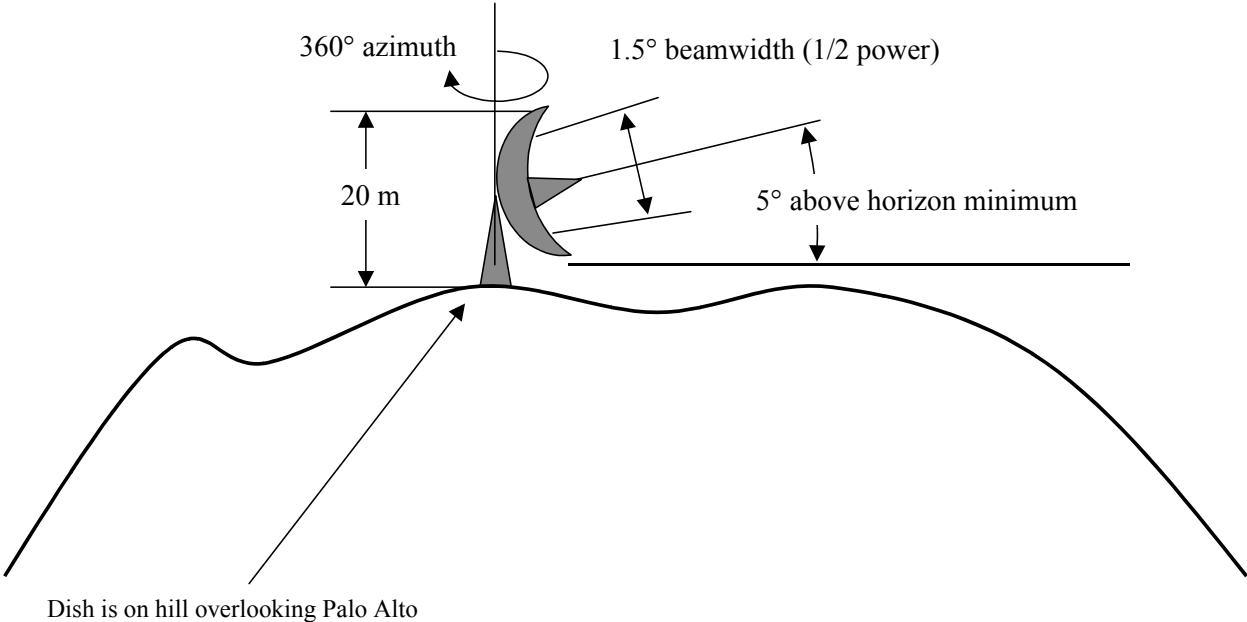

Anchorage mobile antenna Beam Characteristics and FAA sketch

STA File Number 0427-EX-ST-2006
V1.0

El Segundo antenna Beam Characteristics and FAA sketch

Dish is on hill overlooking Palo Alto

STA File Number 0427-EX-ST-2006
V1.0

Palo Alto antenna

Beam Characteristics and FAA sketch

STA File Number 0427-EX-ST-2006
V1.0