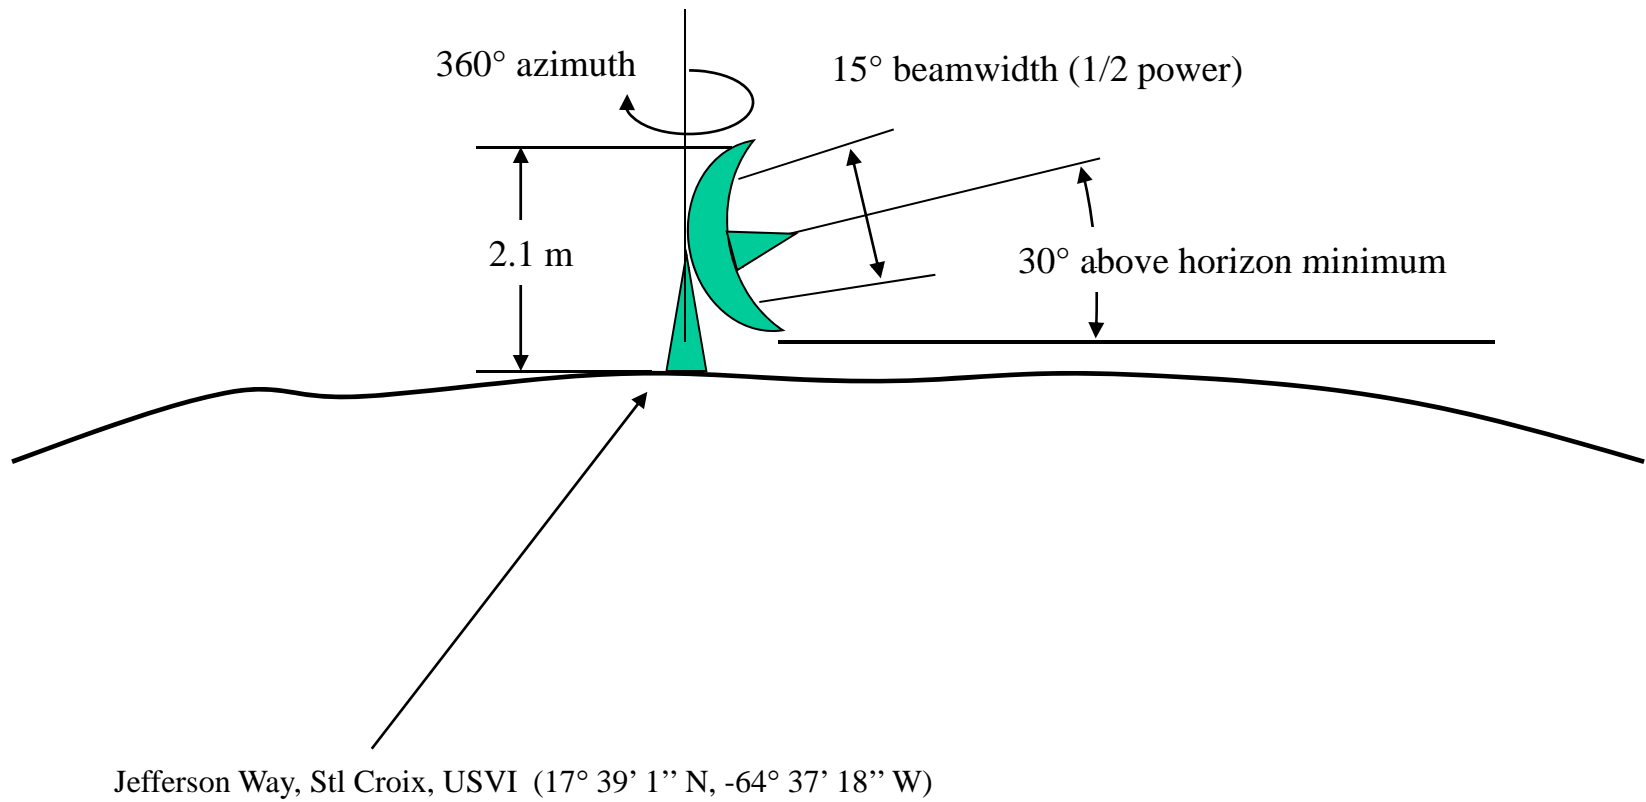

St. Croix USVI antenna Beam Characteristics and FAA sketch

New to this STA