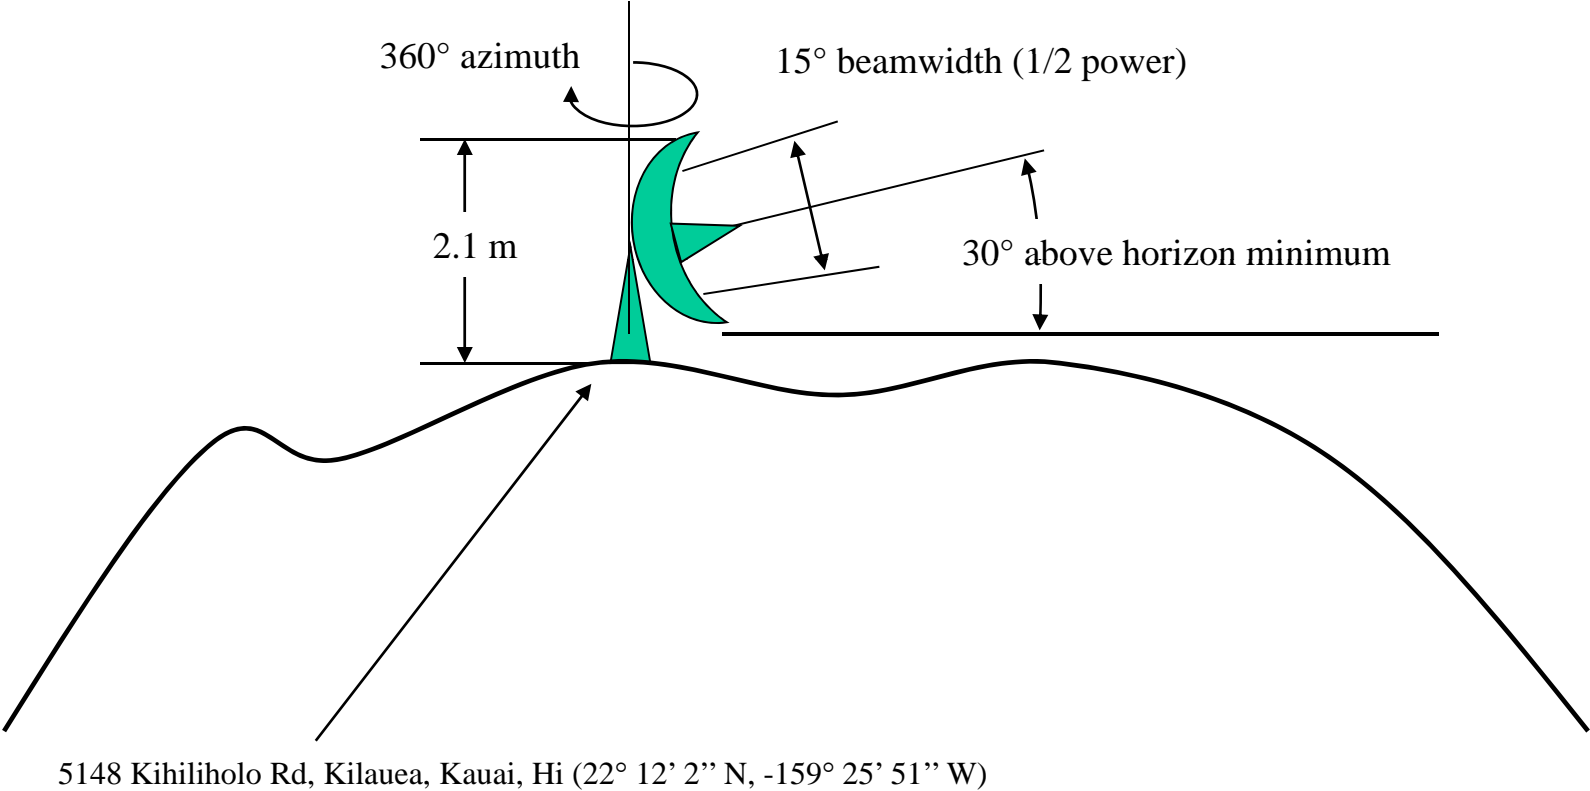

Hawaii antenna (Kauai) Beam Characteristics and FAA sketch

New to this STA