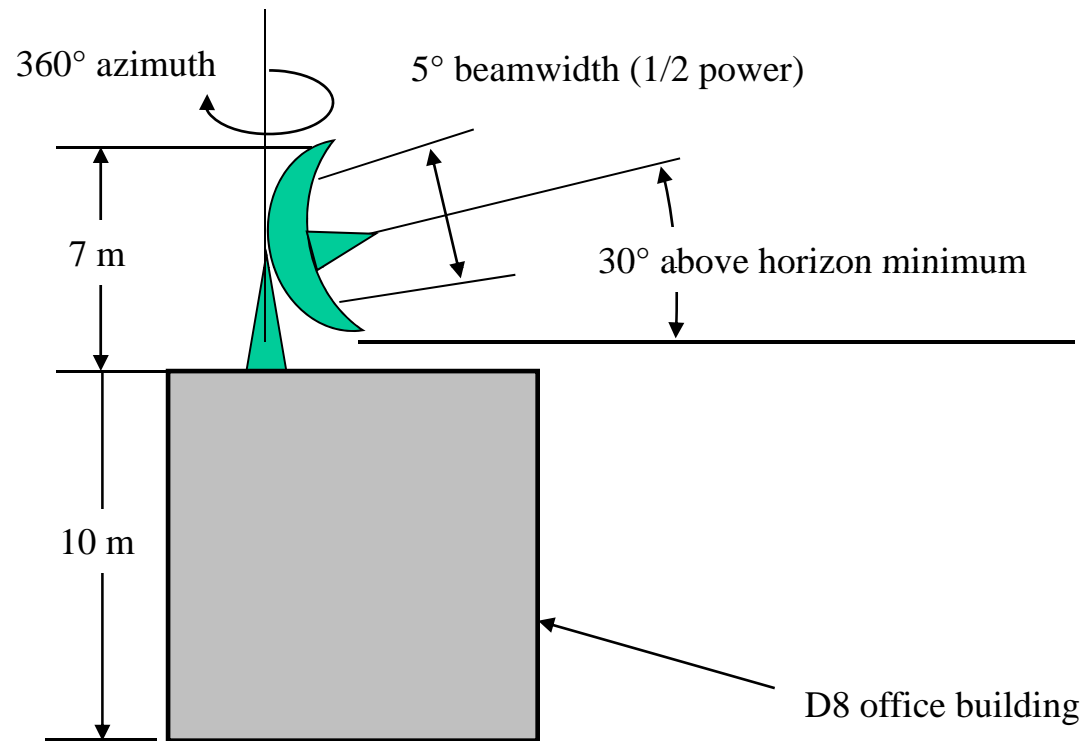

El Segundo antenna Beam Characteristics and FAA sketch

Taken from STA File Number 0018-EX-ST-2008

V2

Anchorage mobile antenna Beam Characteristics and FAA sketch

Irwindale antenna

Beam Characteristics and FAA sketch