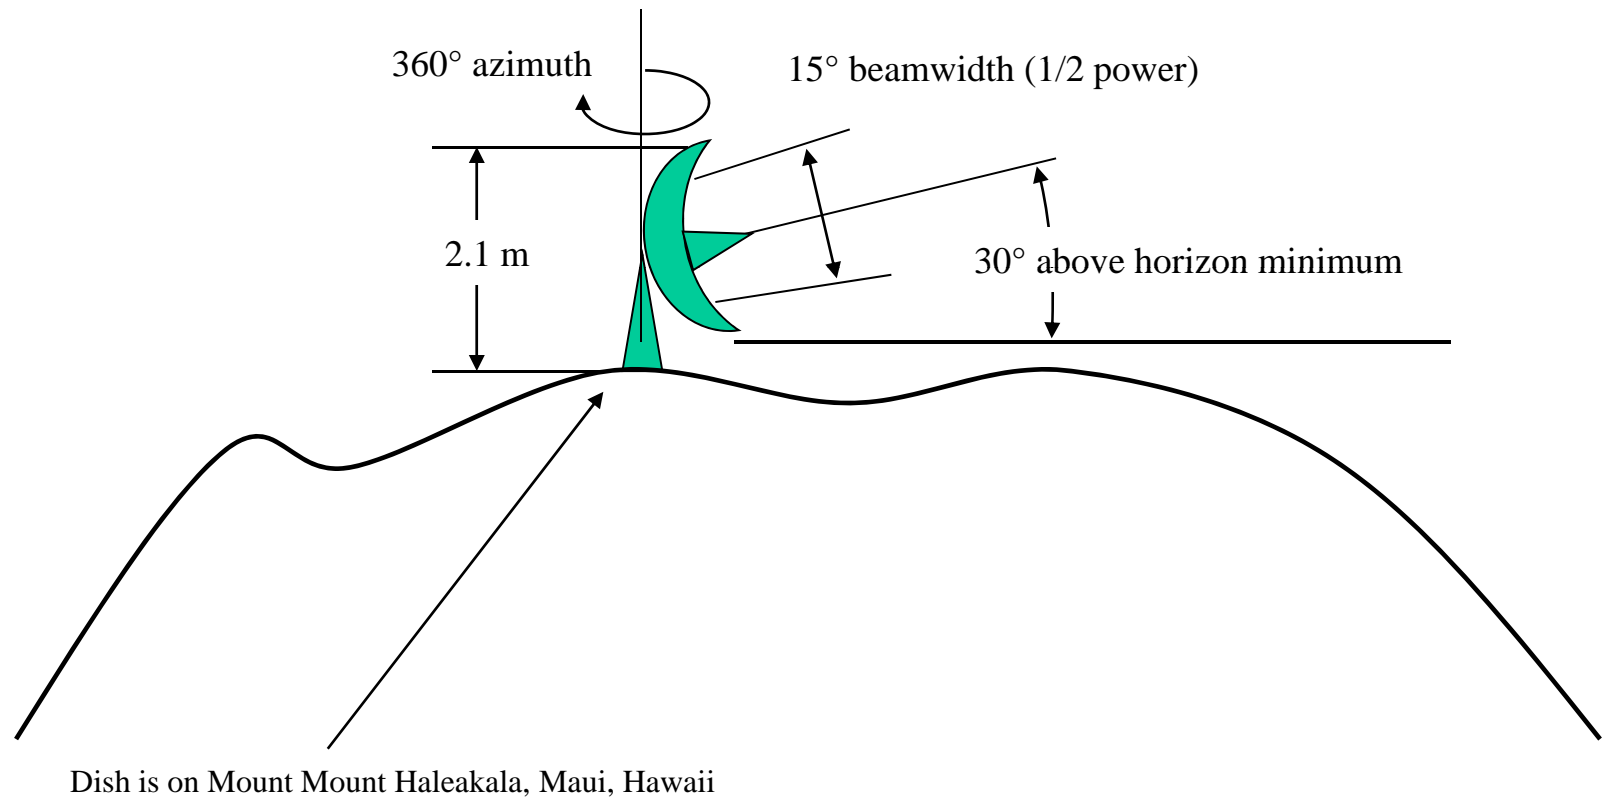

El Segundo antenna Beam Characteristics and FAA sketch

Taken from STA File Number 0018-EX-ST-2008

V2

Anchorage mobile antenna Beam Characteristics and FAA sketch

Irwindale antenna

Beam Characteristics and FAA sketch

Taken from STA File Number 0018-EX-ST-2008

V2

Hawaii antenna (Haleakala)

Beam Characteristics and FAA sketch

New Mexico antenna Beam Characteristics and FAA sketch

Taken from STA File Number 0018-EX-ST-2008
V2