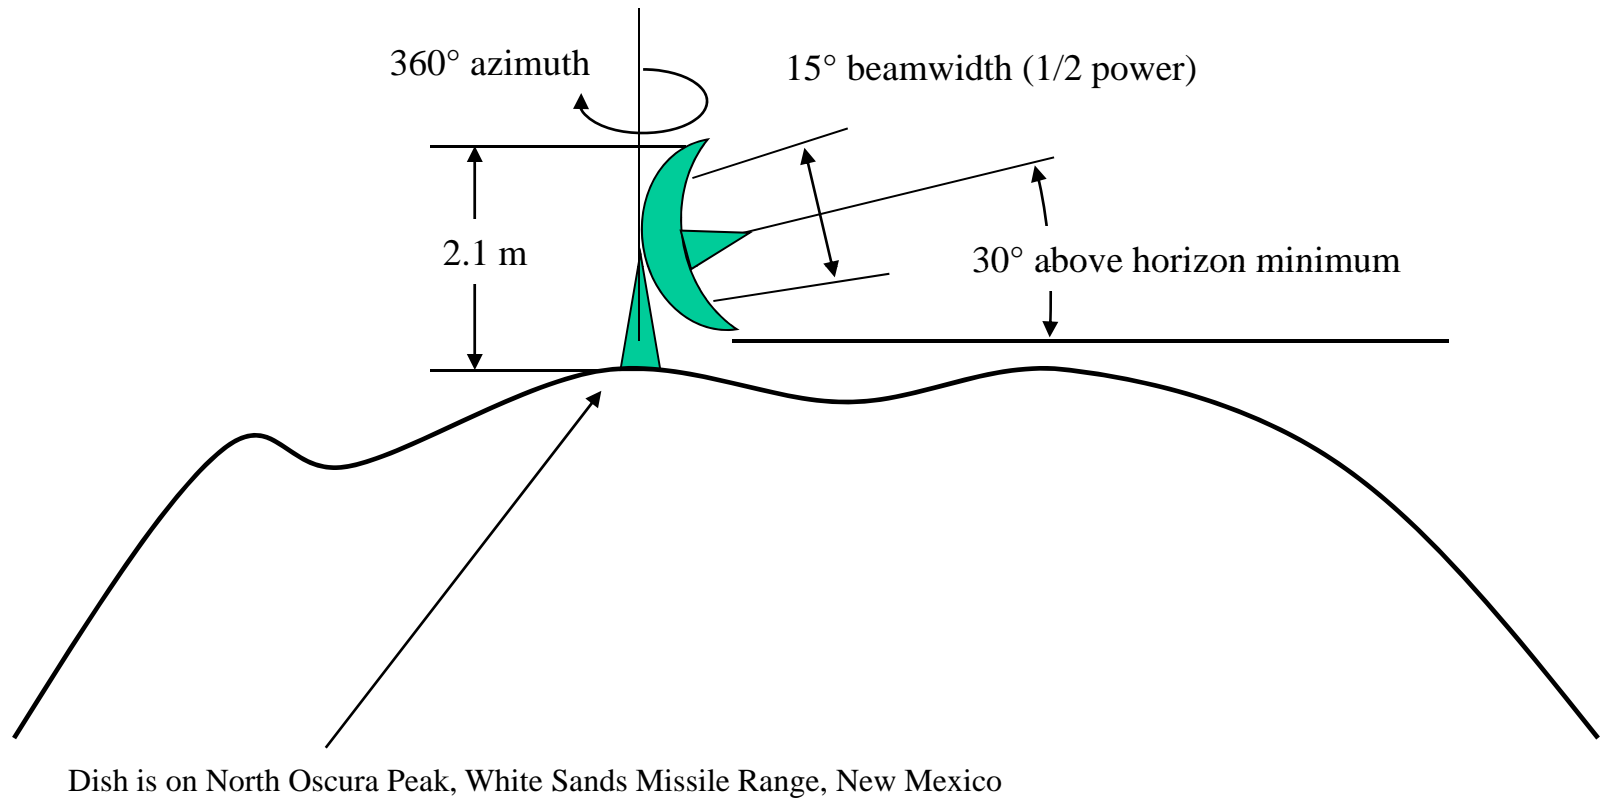

New Mexico antenna Beam Characteristics and FAA sketch

Taken from STA File Number 0018-EX-ST-2008
V2