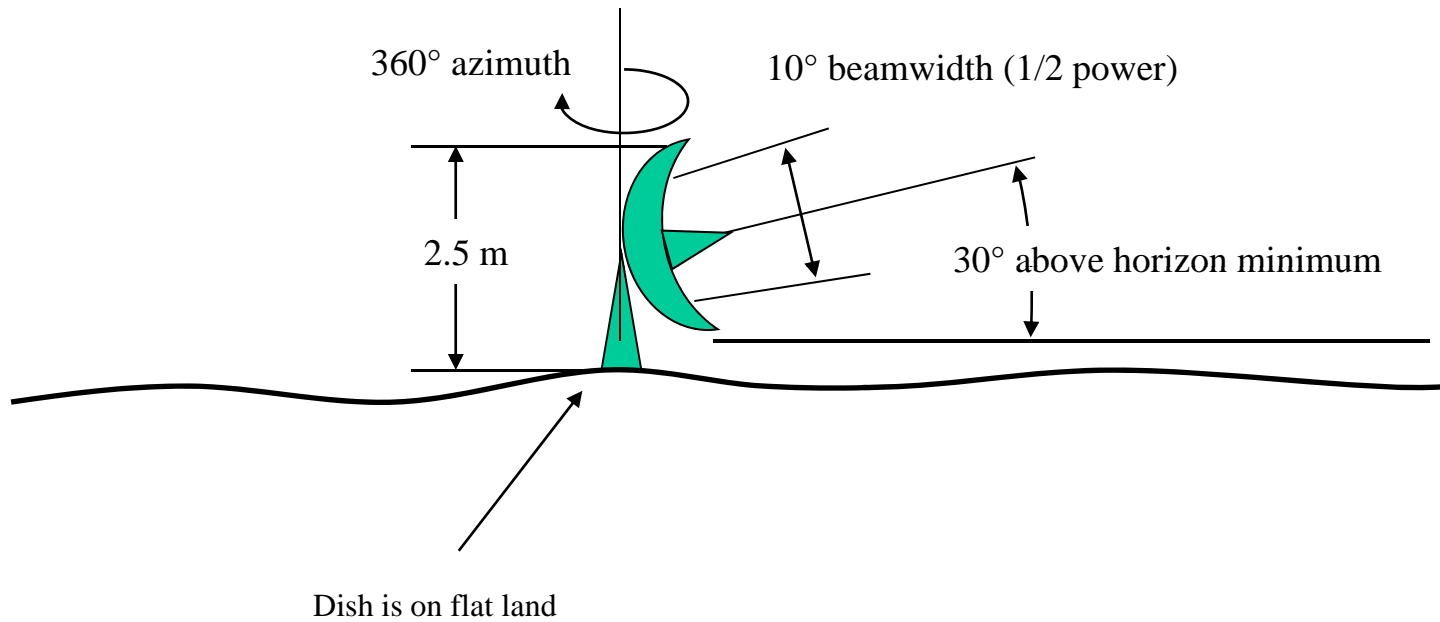

El Segundo antenna Beam Characteristics and FAA sketch

Taken from STA File Number 0018-EX-ST-2008

V2

Anchorage mobile antenna Beam Characteristics and FAA sketch

Irwindale antenna

Beam Characteristics and FAA sketch

Taken from STA File Number 0018-EX-ST-2008

V2

Hawaii antenna (Haleakala)

Beam Characteristics and FAA sketch

New Mexico antenna Beam Characteristics and FAA sketch

Taken from STA File Number 0018-EX-ST-2008
V2