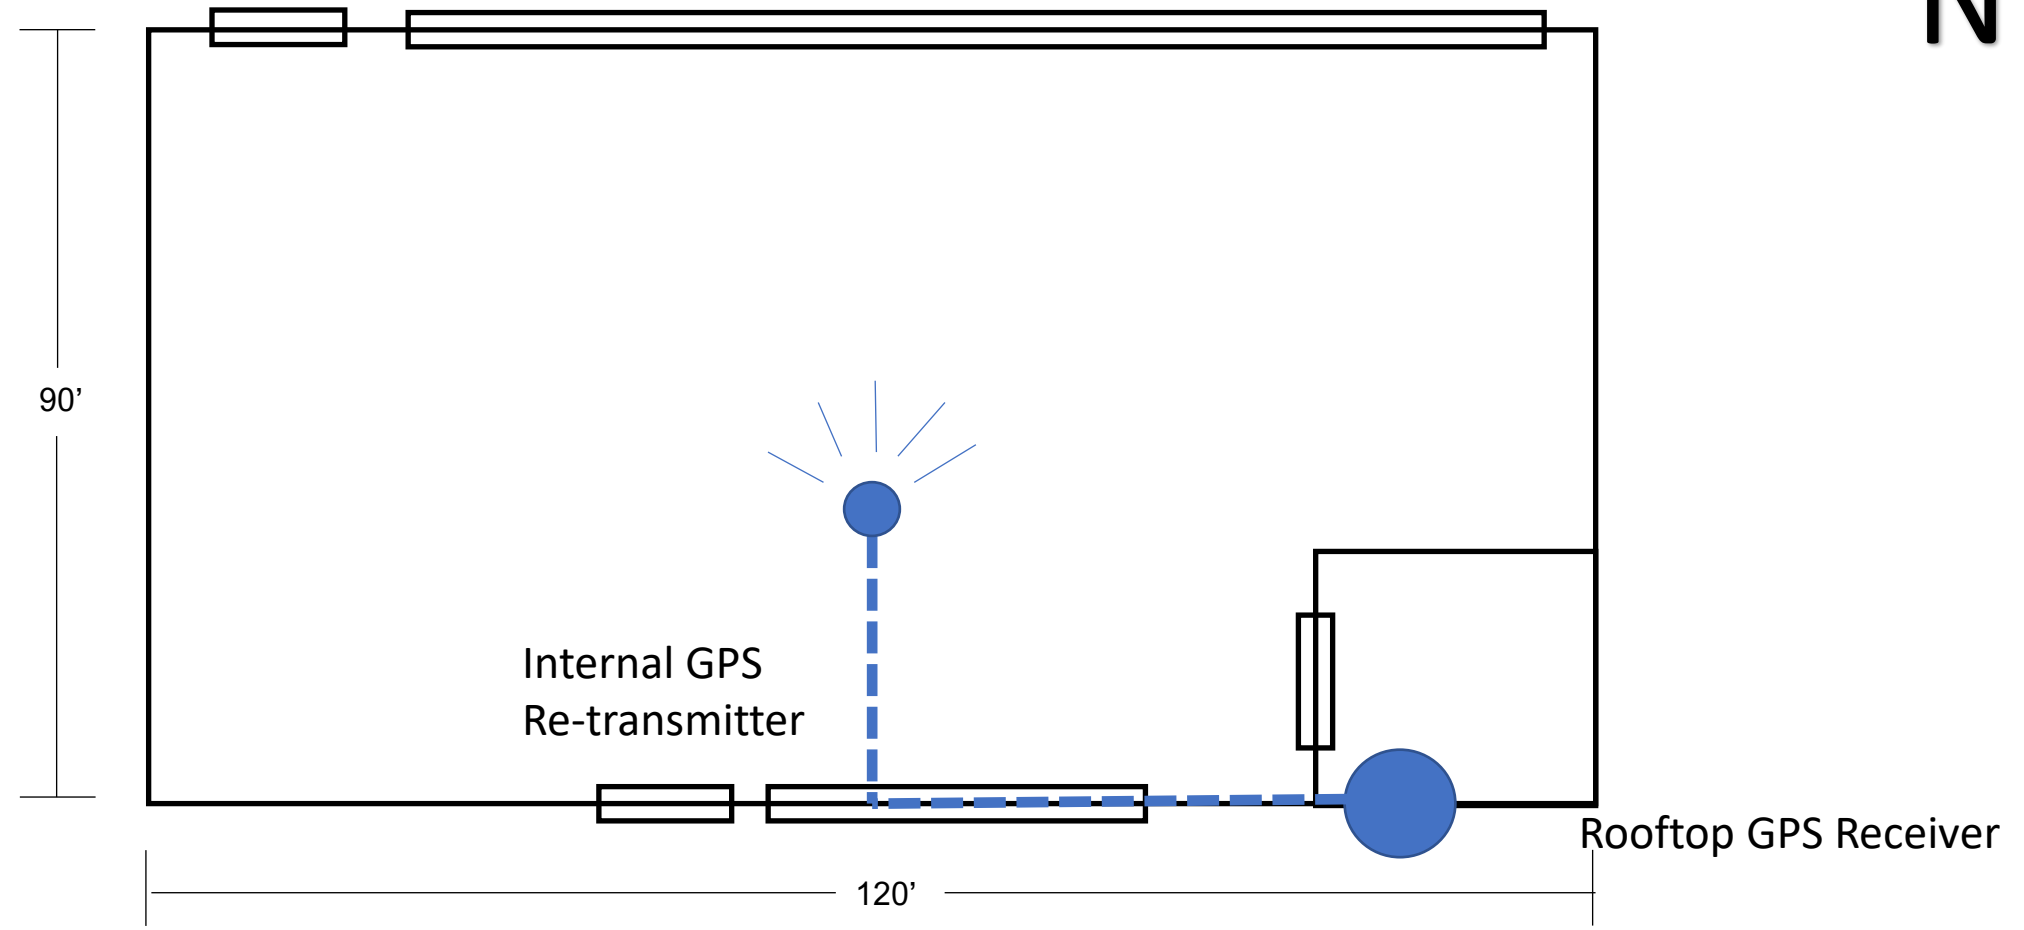

Avwatch, Inc. Hangar 1
246 South Meadow Rd.
Gate 6, Bldg S-1, Hangar 1
Plymouth, MA 02360
Latitude: N41.9072747 W070.7287562

*NOT TO SCALE