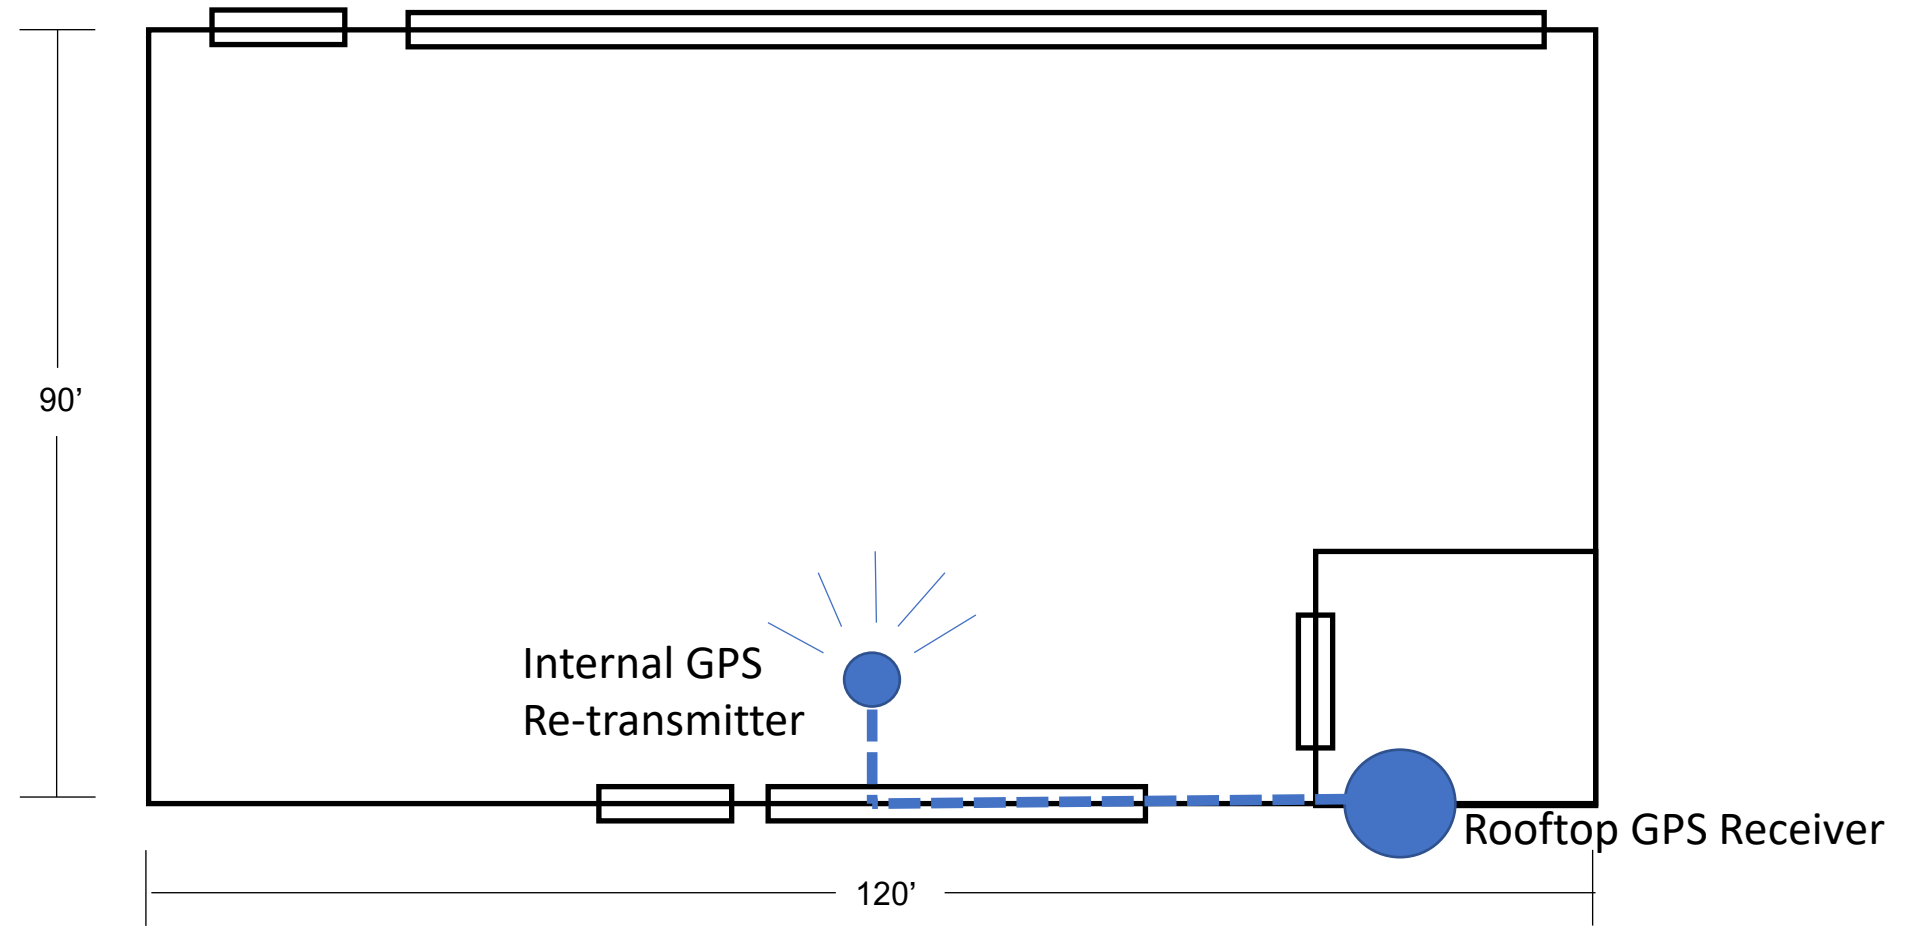

**Avwatch, Inc. Hangar 1**  
246 South Meadow Rd.  
Gate 6, Bldg S-1, Hangar 1  
Plymouth, MA 02360  
Latitude: N41.9072747 W070.7287562

\*NOT TO SCALE