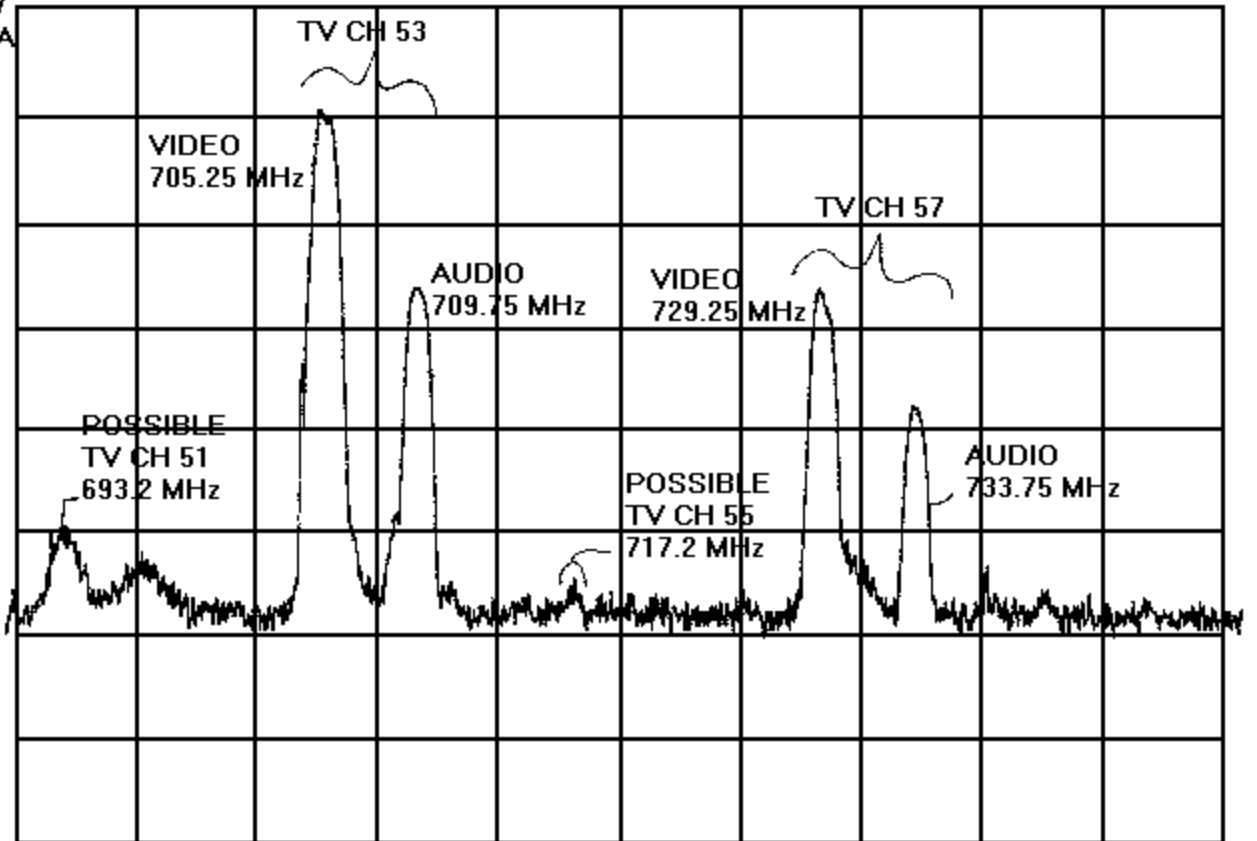

LOWER 700 OFF-AIR SPECTRUM

40 dB GAIN 1/4 WAVE DIPOLE

REF LVL-100dBm

CENTFR 720.0MHz
DELTA

6MHz/DIV

BROOKHAVEN/
ATLANTA AREA

10dB/DIV

20DB ATTEN

START 690 MHz
STOP 750 MHz

30KHZ VBW

1MHz RBW