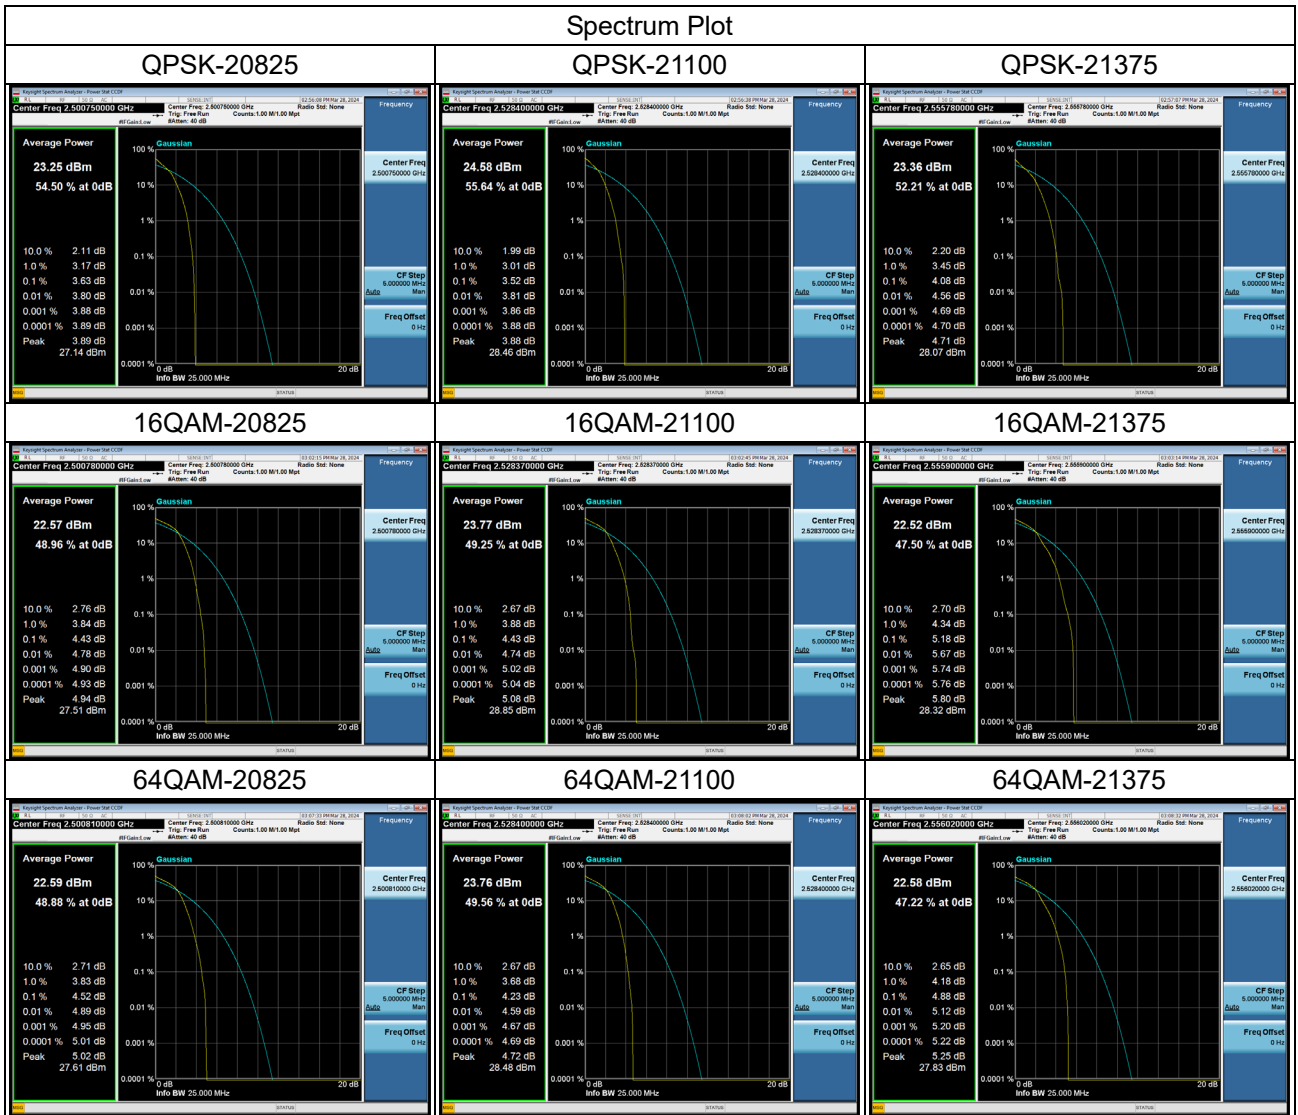

| LTE Band 7_10MHz | | | | | | | |
|------------------|-----------------|----------------------------|-------|-------|-----------------|--------|--|
| Channel | Frequency (MHz) | Peak To Average Ratio (dB) | | | Max. Limit (dB) | Result | |
| | | QPSK | 16QAM | 64QAM | | | |
| 20800 | 2505 | 3.43 | 4.30 | 4.32 | 13 | Pass | |
| 21100 | 2535 | 3.53 | 4.32 | 4.27 | 13 | Pass | |
| 21400 | 2565 | 3.79 | 4.71 | 4.59 | 13 | Pass | |

| LTE Band 7_15MHz | | | | | | |
|------------------|-----------------|----------------------------|-------|-------|-----------------|--------|
| Channel | Frequency (MHz) | Peak To Average Ratio (dB) | | | Max. Limit (dB) | Result |
| | | QPSK | 16QAM | 64QAM | | |
| 20825 | 2507.5 | 3.63 | 4.43 | 4.52 | 13 | Pass |
| 21100 | 2535 | 3.52 | 4.43 | 4.23 | 13 | Pass |
| 21375 | 2562.5 | 4.08 | 5.18 | 4.88 | 13 | Pass |

| LTE Band 7_20MHz | | | | | | |
|------------------|-----------------|----------------------------|-------|-------|-----------------|--------|
| Channel | Frequency (MHz) | Peak To Average Ratio (dB) | | | Max. Limit (dB) | Result |
| | | QPSK | 16QAM | 64QAM | | |
| 20850 | 2510 | 3.69 | 4.48 | 4.40 | 13 | Pass |
| 21100 | 2535 | 3.58 | 4.58 | 4.44 | 13 | Pass |
| 21350 | 2560 | 4.24 | 5.12 | 5.47 | 13 | Pass |

| LTE Band 66_1.4MHz | | | | | | |
|--------------------|-----------------|----------------------------|-------|-------|-----------------|--------|
| Channel | Frequency (MHz) | Peak To Average Ratio (dB) | | | Max. Limit (dB) | Result |
| | | QPSK | 16QAM | 64QAM | | |
| 131979 | 1710.7 | 3.05 | 4.05 | 4.07 | 13 | Pass |
| 132322 | 1745 | 3.40 | 4.23 | 4.28 | 13 | Pass |
| 132665 | 1779.3 | 3.22 | 4.25 | 4.02 | 13 | Pass |