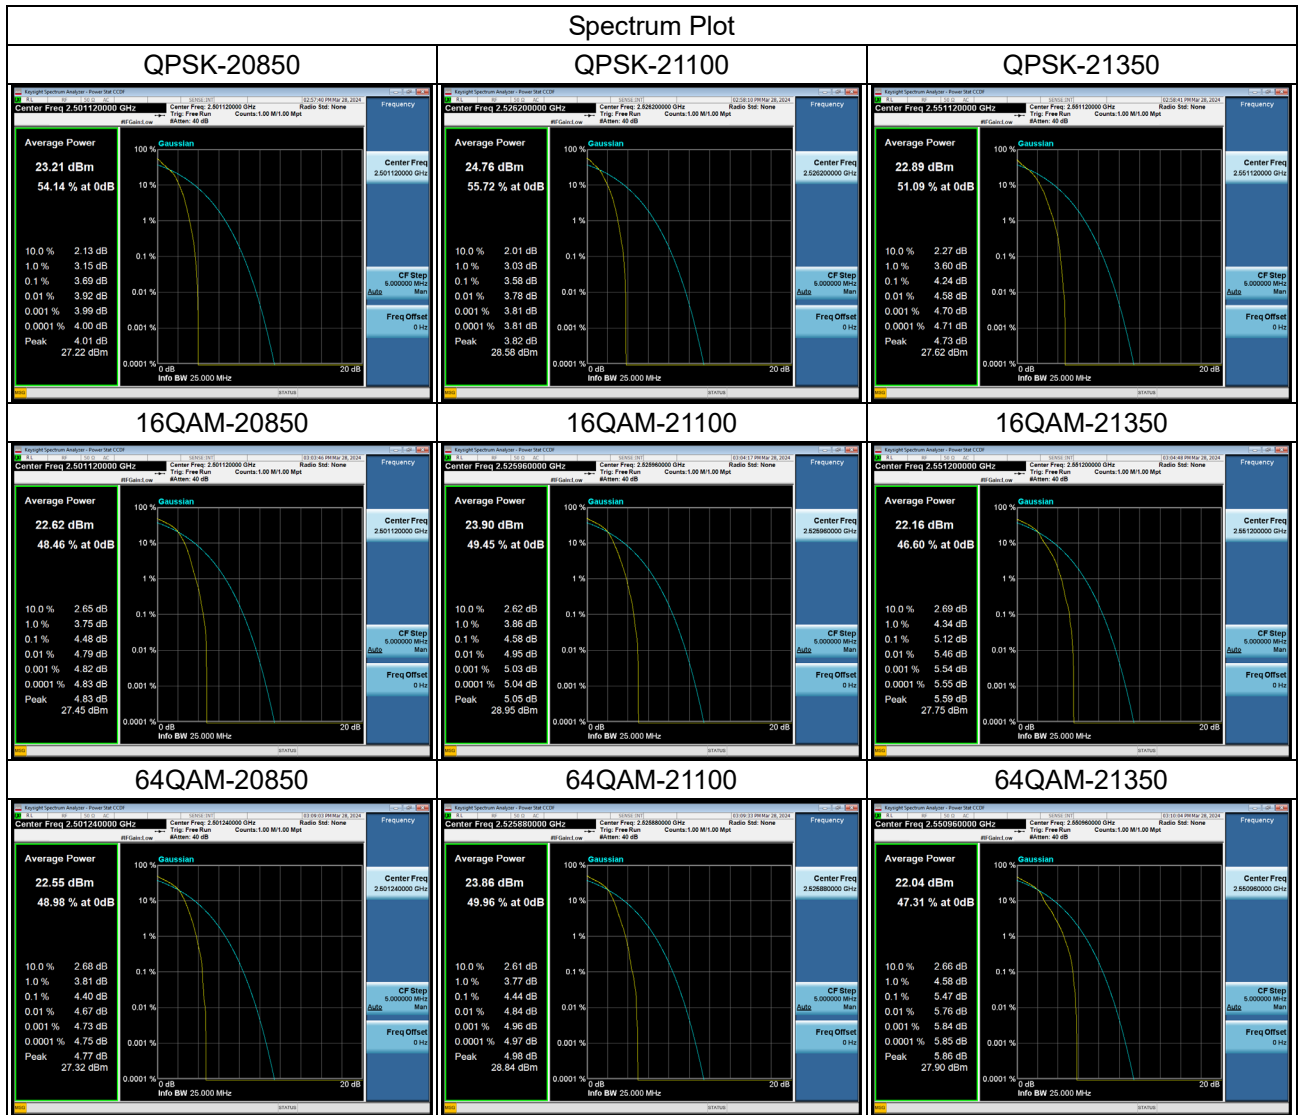

| LTE Band 7_10MHz | | | | | | | |
|------------------|-----------------|----------------------------|-------|-------|-----------------|--------|--|
| Channel | Frequency (MHz) | Peak To Average Ratio (dB) | | | Max. Limit (dB) | Result | |
| | | QPSK | 16QAM | 64QAM | | | |
| 20800 | 2505 | 3.43 | 4.30 | 4.32 | 13 | Pass | |
| 21100 | 2535 | 3.53 | 4.32 | 4.27 | 13 | Pass | |
| 21400 | 2565 | 3.79 | 4.71 | 4.59 | 13 | Pass | |

| LTE Band 7_15MHz | | | | | | |
|------------------|-----------------|----------------------------|-------|-------|-----------------|--------|
| Channel | Frequency (MHz) | Peak To Average Ratio (dB) | | | Max. Limit (dB) | Result |
| | | QPSK | 16QAM | 64QAM | | |
| 20825 | 2507.5 | 3.63 | 4.43 | 4.52 | 13 | Pass |
| 21100 | 2535 | 3.52 | 4.43 | 4.23 | 13 | Pass |
| 21375 | 2562.5 | 4.08 | 5.18 | 4.88 | 13 | Pass |

| LTE Band 7_20MHz | | | | | | |
|------------------|-----------------|----------------------------|-------|-------|-----------------|--------|
| Channel | Frequency (MHz) | Peak To Average Ratio (dB) | | | Max. Limit (dB) | Result |
| | | QPSK | 16QAM | 64QAM | | |
| 20850 | 2510 | 3.69 | 4.48 | 4.40 | 13 | Pass |
| 21100 | 2535 | 3.58 | 4.58 | 4.44 | 13 | Pass |
| 21350 | 2560 | 4.24 | 5.12 | 5.47 | 13 | Pass |

| LTE Band 66_1.4MHz | | | | | | |
|--------------------|-----------------|----------------------------|-------|-------|-----------------|--------|
| Channel | Frequency (MHz) | Peak To Average Ratio (dB) | | | Max. Limit (dB) | Result |
| | | QPSK | 16QAM | 64QAM | | |
| 131979 | 1710.7 | 3.05 | 4.05 | 4.07 | 13 | Pass |
| 132322 | 1745 | 3.40 | 4.23 | 4.28 | 13 | Pass |
| 132665 | 1779.3 | 3.22 | 4.25 | 4.02 | 13 | Pass |