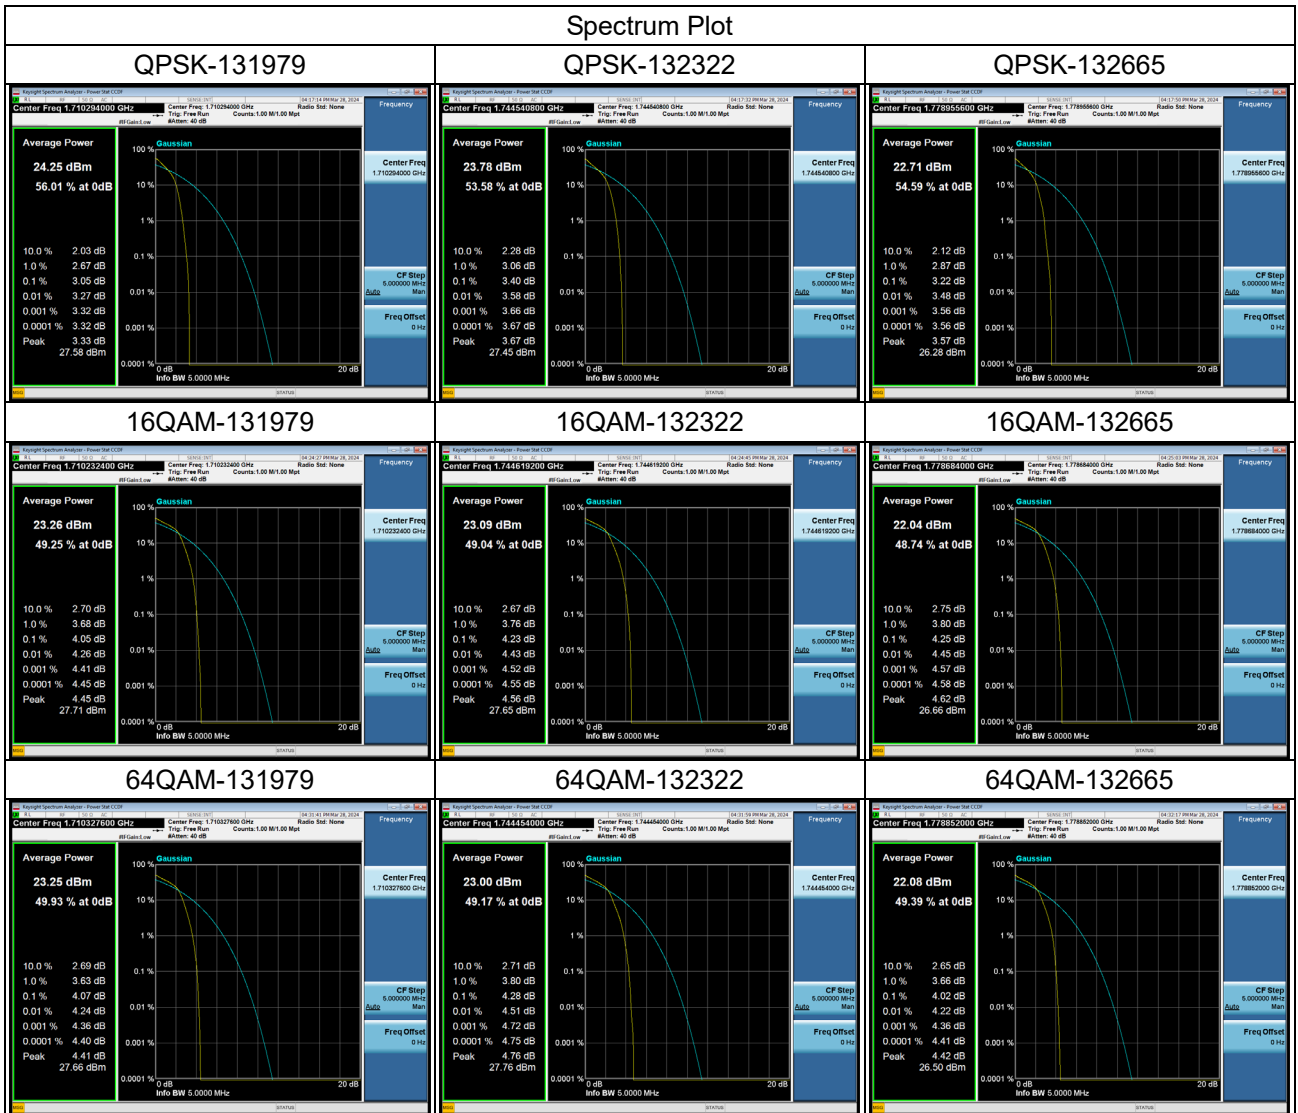

| LTE Band 7_10MHz | | | | | | | |
|------------------|-----------------|----------------------------|-------|-------|-----------------|--------|--|
| Channel | Frequency (MHz) | Peak To Average Ratio (dB) | | | Max. Limit (dB) | Result | |
| | | QPSK | 16QAM | 64QAM | | | |
| 20800 | 2505 | 3.43 | 4.30 | 4.32 | 13 | Pass | |
| 21100 | 2535 | 3.53 | 4.32 | 4.27 | 13 | Pass | |
| 21400 | 2565 | 3.79 | 4.71 | 4.59 | 13 | Pass | |

| LTE Band 7_15MHz | | | | | | |
|------------------|-----------------|----------------------------|-------|-------|-----------------|--------|
| Channel | Frequency (MHz) | Peak To Average Ratio (dB) | | | Max. Limit (dB) | Result |
| | | QPSK | 16QAM | 64QAM | | |
| 20825 | 2507.5 | 3.63 | 4.43 | 4.52 | 13 | Pass |
| 21100 | 2535 | 3.52 | 4.43 | 4.23 | 13 | Pass |
| 21375 | 2562.5 | 4.08 | 5.18 | 4.88 | 13 | Pass |

| LTE Band 7_20MHz | | | | | | |
|------------------|-----------------|----------------------------|-------|-------|-----------------|--------|
| Channel | Frequency (MHz) | Peak To Average Ratio (dB) | | | Max. Limit (dB) | Result |
| | | QPSK | 16QAM | 64QAM | | |
| 20850 | 2510 | 3.69 | 4.48 | 4.40 | 13 | Pass |
| 21100 | 2535 | 3.58 | 4.58 | 4.44 | 13 | Pass |
| 21350 | 2560 | 4.24 | 5.12 | 5.47 | 13 | Pass |

| LTE Band 66_1.4MHz | | | | | | |
|--------------------|-----------------|----------------------------|-------|-------|-----------------|--------|
| Channel | Frequency (MHz) | Peak To Average Ratio (dB) | | | Max. Limit (dB) | Result |
| | | QPSK | 16QAM | 64QAM | | |
| 131979 | 1710.7 | 3.05 | 4.05 | 4.07 | 13 | Pass |
| 132322 | 1745 | 3.40 | 4.23 | 4.28 | 13 | Pass |
| 132665 | 1779.3 | 3.22 | 4.25 | 4.02 | 13 | Pass |