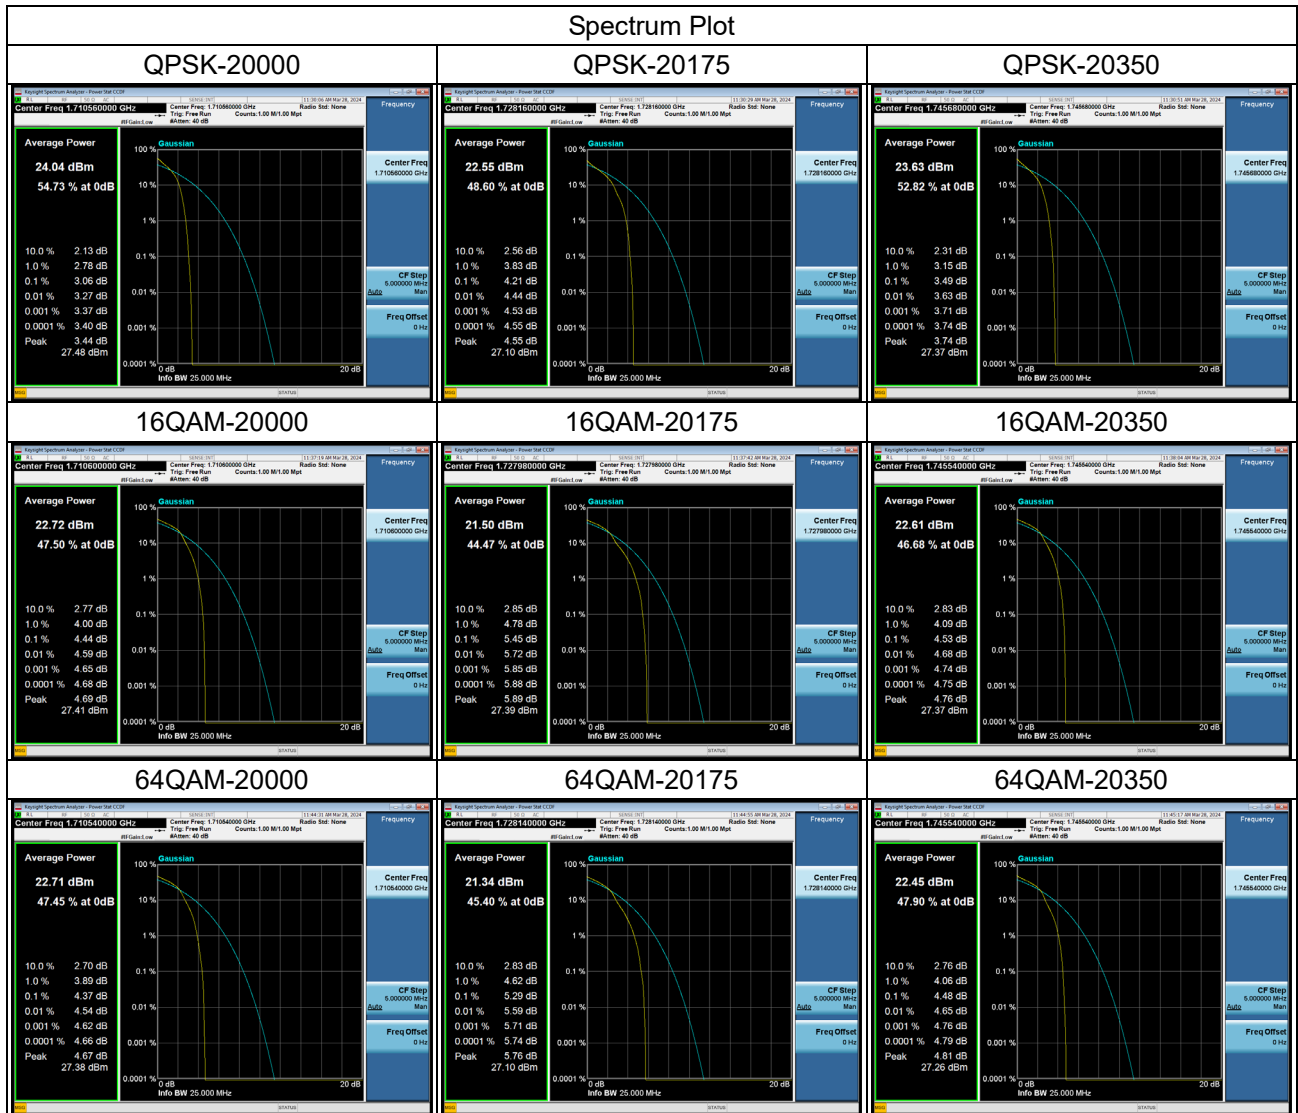

LTE Band 4_5MHz						
Channel	Frequency (MHz)	Peak To Average Ratio (dB)			Max. Limit (dB)	Result
		QPSK	16QAM	64QAM		
19975	1712.5	3.22	4.38	4.47	13	Pass
20175	1732.5	4.20	5.21	5.08	13	Pass
20375	1752.5	3.58	4.65	4.53	13	Pass

LTE Band 4_10MHz						
Channel	Frequency (MHz)	Peak To Average Ratio (dB)			Max. Limit (dB)	Result
		QPSK	16QAM	64QAM		
20000	1715	3.06	4.44	4.37	13	Pass
20175	1732.5	4.21	5.45	5.29	13	Pass
20350	1715	3.49	4.53	4.48	13	Pass

LTE Band 4_15MHz						
Channel	Frequency (MHz)	Peak To Average Ratio (dB)			Max. Limit (dB)	Result
		QPSK	16QAM	64QAM		
20025	1717.5	3.25	4.46	4.38	13	Pass
20175	1732.5	4.18	5.22	5.25	13	Pass
20325	1747.5	3.48	4.69	4.61	13	Pass

LTE Band 4_20MHz						
Channel	Frequency (MHz)	Peak To Average Ratio (dB)			Max. Limit (dB)	Result
		QPSK	16QAM	64QAM		
20050	1720	3.14	4.31	4.36	13	Pass
20175	1732.5	3.98	5.08	5.06	13	Pass
20300	1740	3.85	4.91	5.19	13	Pass