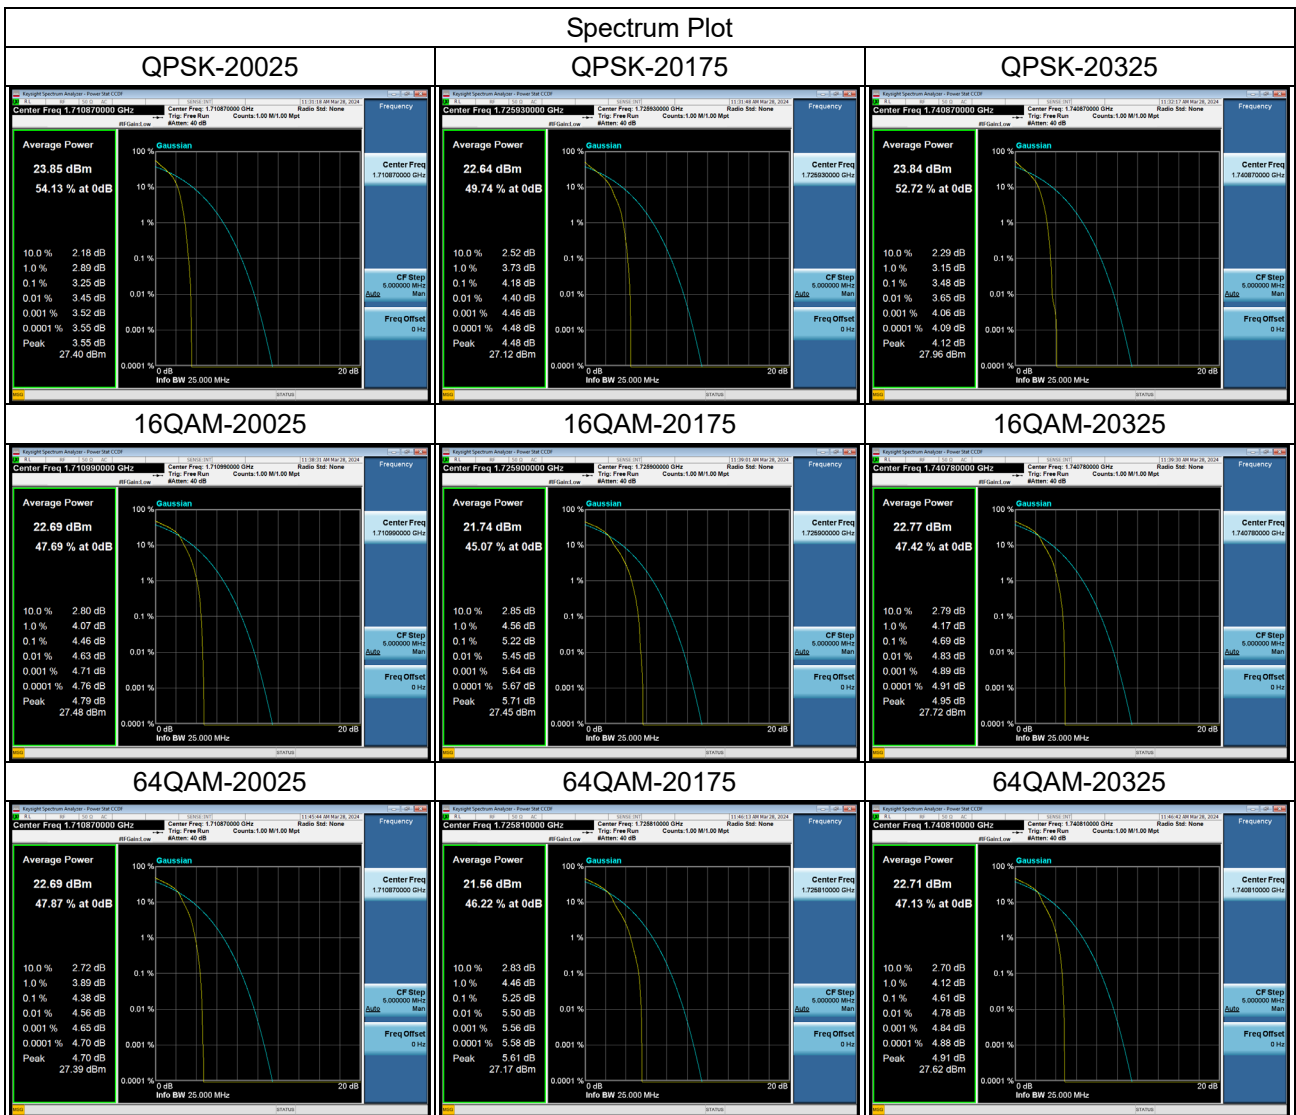

LTE Band 4_5MHz						
Channel	Frequency (MHz)	Peak To Average Ratio (dB)			Max. Limit (dB)	Result
		QPSK	16QAM	64QAM		
19975	1712.5	3.22	4.38	4.47	13	Pass
20175	1732.5	4.20	5.21	5.08	13	Pass
20375	1752.5	3.58	4.65	4.53	13	Pass

LTE Band 4_10MHz						
Channel	Frequency (MHz)	Peak To Average Ratio (dB)			Max. Limit (dB)	Result
		QPSK	16QAM	64QAM		
20000	1715	3.06	4.44	4.37	13	Pass
20175	1732.5	4.21	5.45	5.29	13	Pass
20350	1715	3.49	4.53	4.48	13	Pass

LTE Band 4_15MHz						
Channel	Frequency (MHz)	Peak To Average Ratio (dB)			Max. Limit (dB)	Result
		QPSK	16QAM	64QAM		
20025	1717.5	3.25	4.46	4.38	13	Pass
20175	1732.5	4.18	5.22	5.25	13	Pass
20325	1747.5	3.48	4.69	4.61	13	Pass

LTE Band 4_20MHz						
Channel	Frequency (MHz)	Peak To Average Ratio (dB)			Max. Limit (dB)	Result
		QPSK	16QAM	64QAM		
20050	1720	3.14	4.31	4.36	13	Pass
20175	1732.5	3.98	5.08	5.06	13	Pass
20300	1740	3.85	4.91	5.19	13	Pass