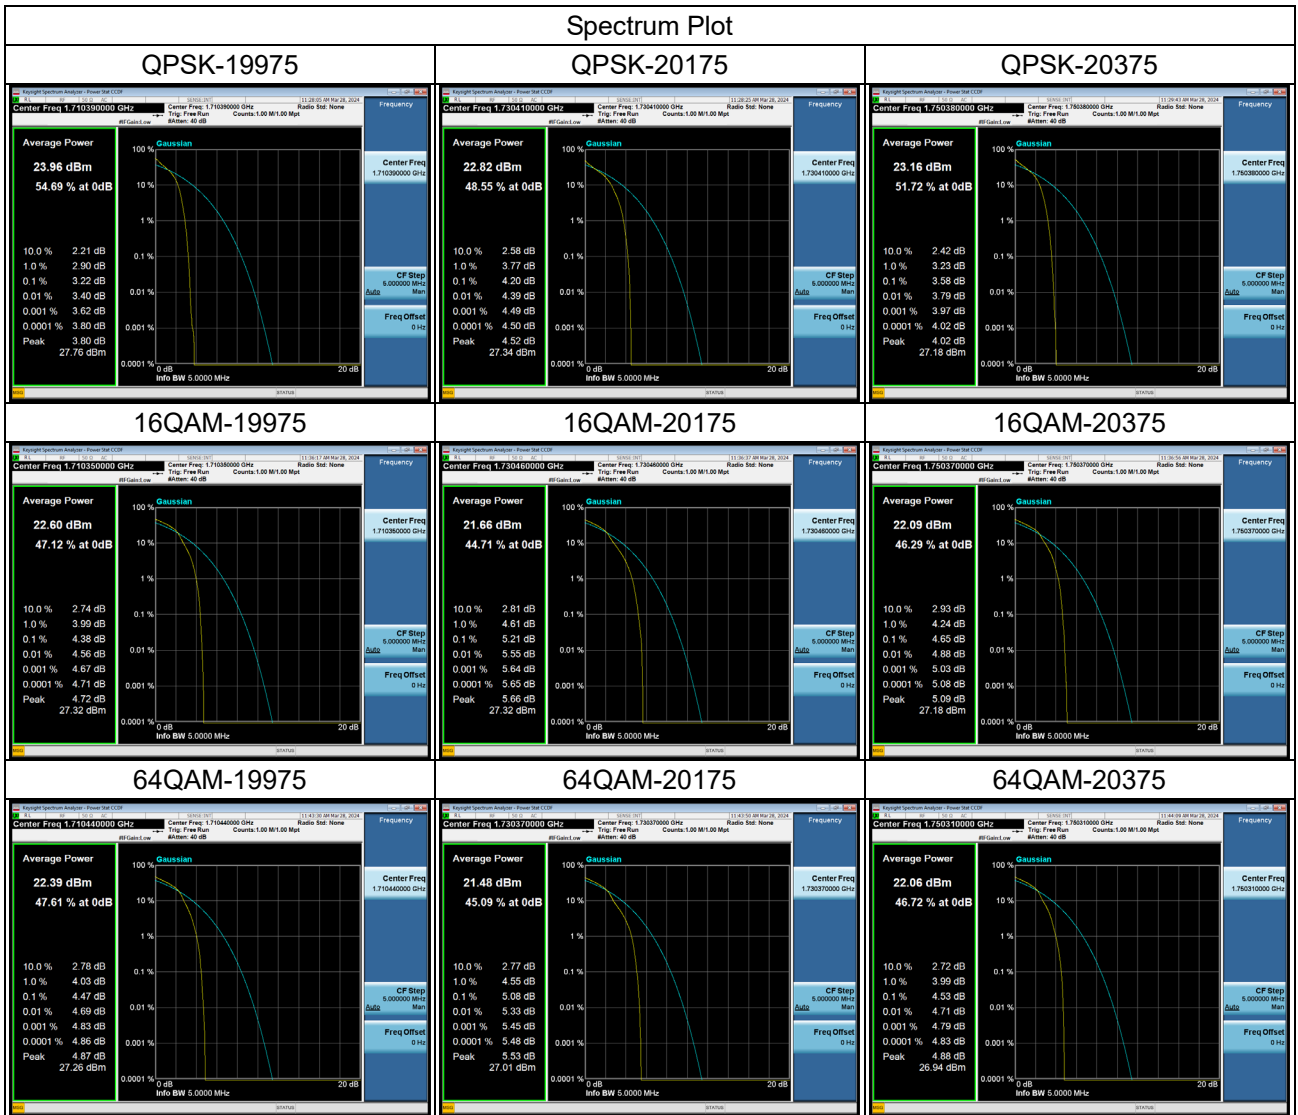

LTE Band 4_5MHz						
Channel	Frequency (MHz)	Peak To Average Ratio (dB)			Max. Limit (dB)	Result
		QPSK	16QAM	64QAM		
19975	1712.5	3.22	4.38	4.47	13	Pass
20175	1732.5	4.20	5.21	5.08	13	Pass
20375	1752.5	3.58	4.65	4.53	13	Pass

LTE Band 4_10MHz						
Channel	Frequency (MHz)	Peak To Average Ratio (dB)			Max. Limit (dB)	Result
		QPSK	16QAM	64QAM		
20000	1715	3.06	4.44	4.37	13	Pass
20175	1732.5	4.21	5.45	5.29	13	Pass
20350	1715	3.49	4.53	4.48	13	Pass

LTE Band 4_15MHz						
Channel	Frequency (MHz)	Peak To Average Ratio (dB)			Max. Limit (dB)	Result
		QPSK	16QAM	64QAM		
20025	1717.5	3.25	4.46	4.38	13	Pass
20175	1732.5	4.18	5.22	5.25	13	Pass
20325	1747.5	3.48	4.69	4.61	13	Pass

LTE Band 4_20MHz						
Channel	Frequency (MHz)	Peak To Average Ratio (dB)			Max. Limit (dB)	Result
		QPSK	16QAM	64QAM		
20050	1720	3.14	4.31	4.36	13	Pass
20175	1732.5	3.98	5.08	5.06	13	Pass
20300	1740	3.85	4.91	5.19	13	Pass