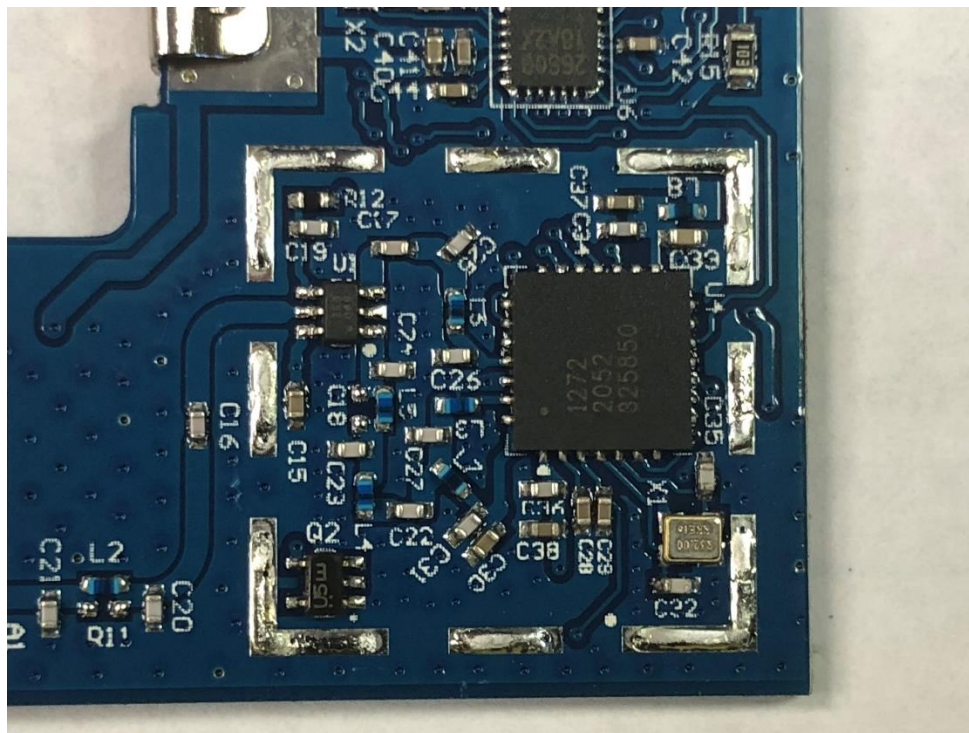

RBS301 Ver 2-2

Top

Bottom w/Sheild

Bottom – w/o Shield

Close-up of Radio Circuit w/o Shield