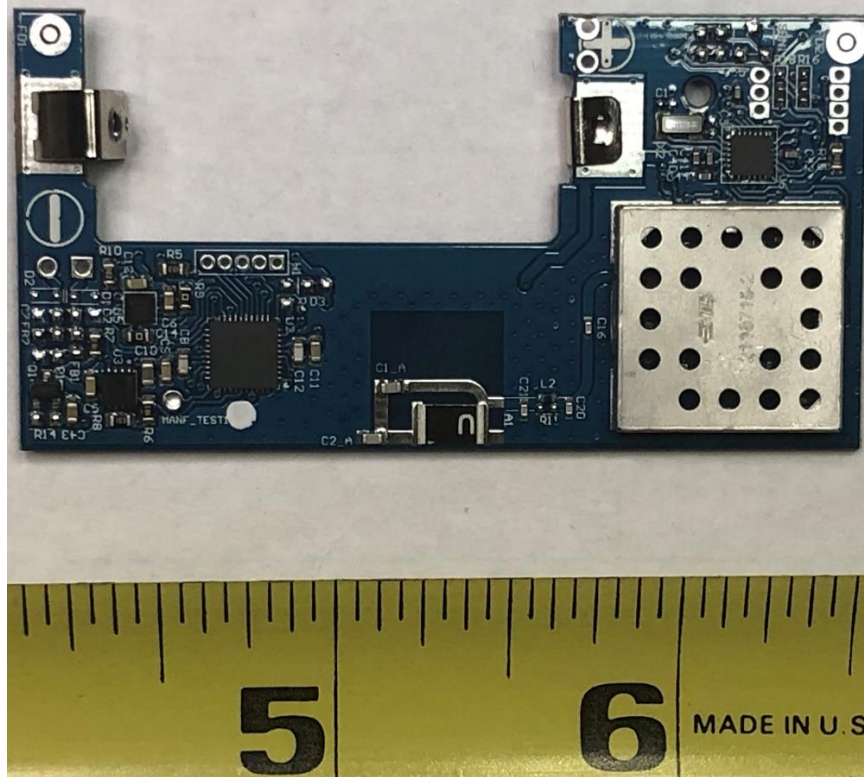

RBS301 Ver 2-2

Top

Bottom w/Sheild

Bottom – w/o Shield

Close-up of Radio Circuit w/o Shield