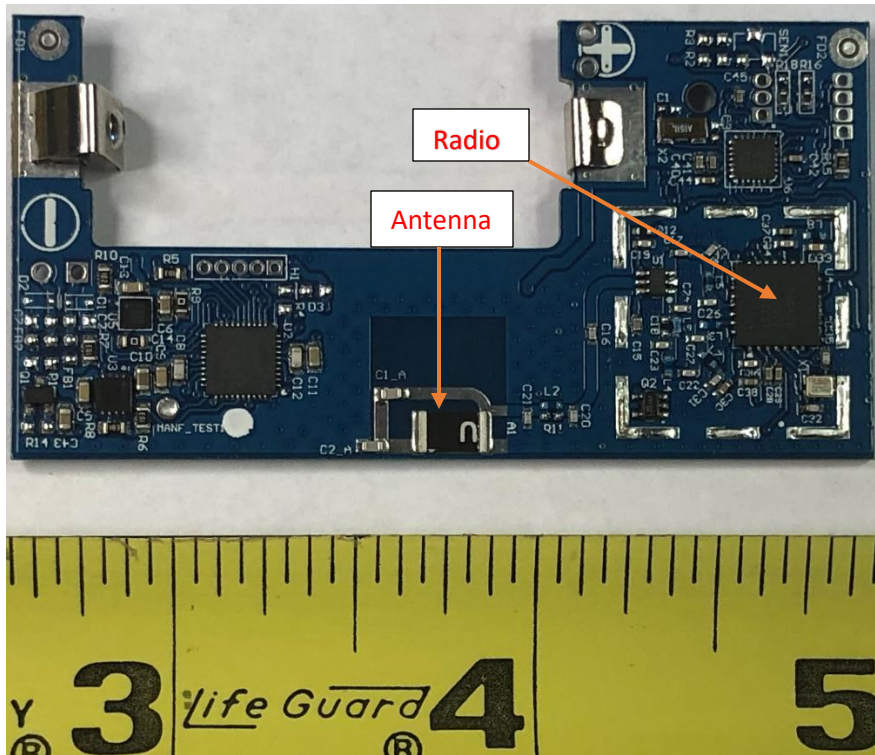

RBS301 Ver 2-2

Top

Bottom w/Sheild

Bottom – w/o Shield

Close-up of Radio Circuit w/o Shield