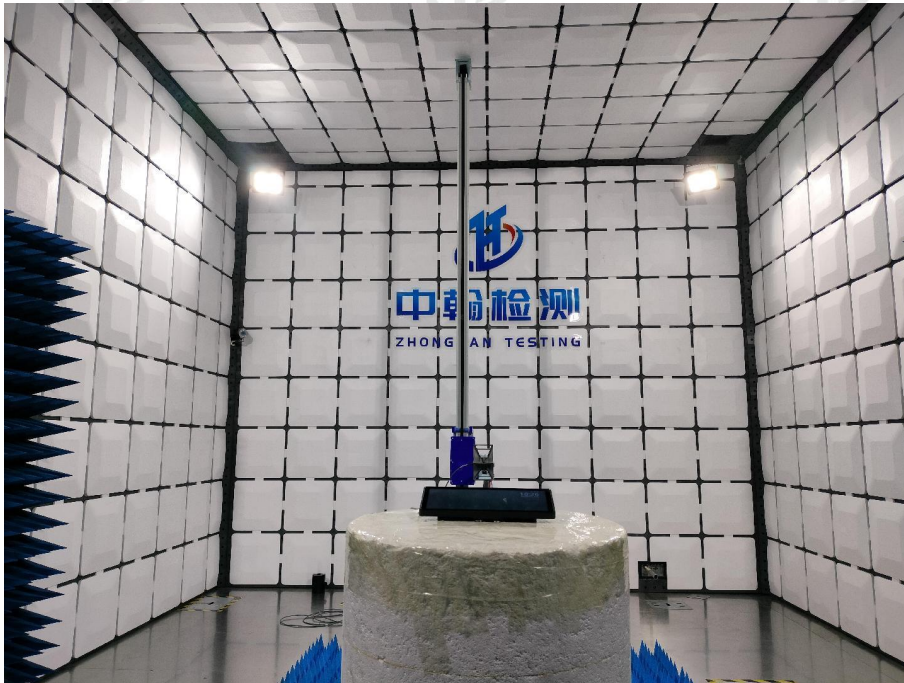

ZHONGHAN

FCC ID:2BFZMNV-BG6E-P6JT

EUT TEST PHOTOS

***** END OF REPORT *****