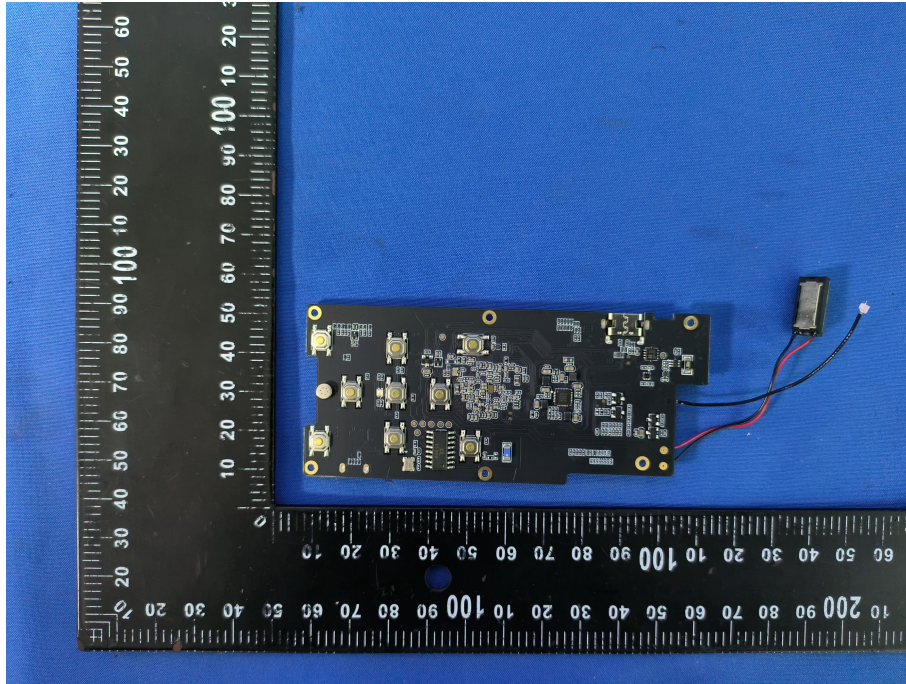

EUT PHOTOS Internal Photos

Remark: This product supports 2.4G and 5G, and 5G is blocked by software

ZHONGHAN

FCC ID: 2BFS9-SC-1000

Page2 of 5

***** END OF REPORT *****