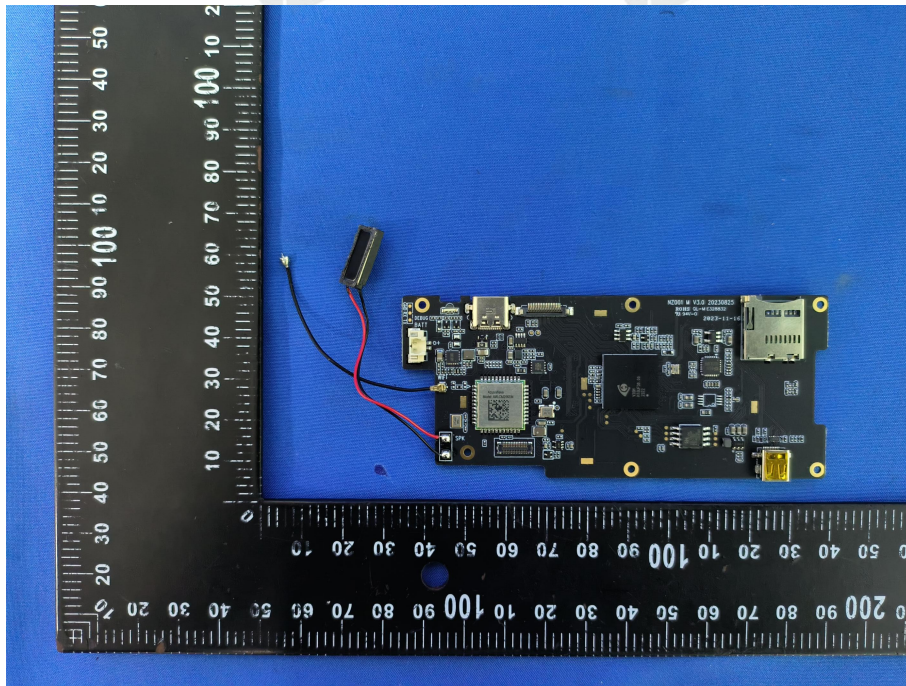

EUT PHOTOS Internal Photos

Remark: This product supports 2.4G and 5G, and 5G is blocked by software

ZHONGHAN

FCC ID: 2BFS9-SC-1000

Page2 of 5

***** END OF REPORT *****