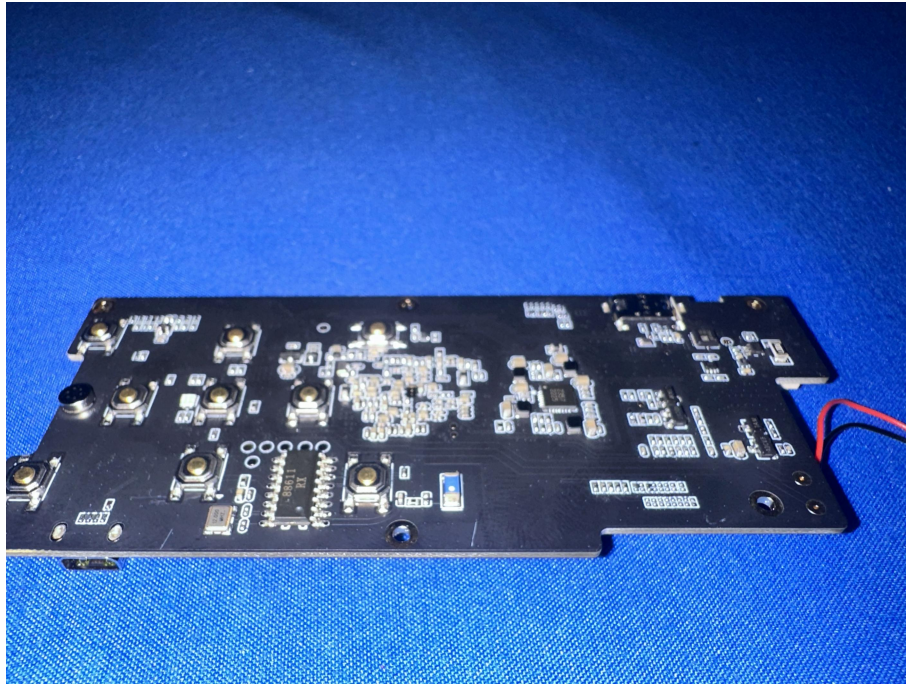

EUT PHOTOS Internal Photos

Remark: This product supports 2.4G and 5G, and 5G is blocked by software

ZHONGHAN

FCC ID: 2BFS9-SC-1000

Page2 of 5

***** END OF REPORT *****