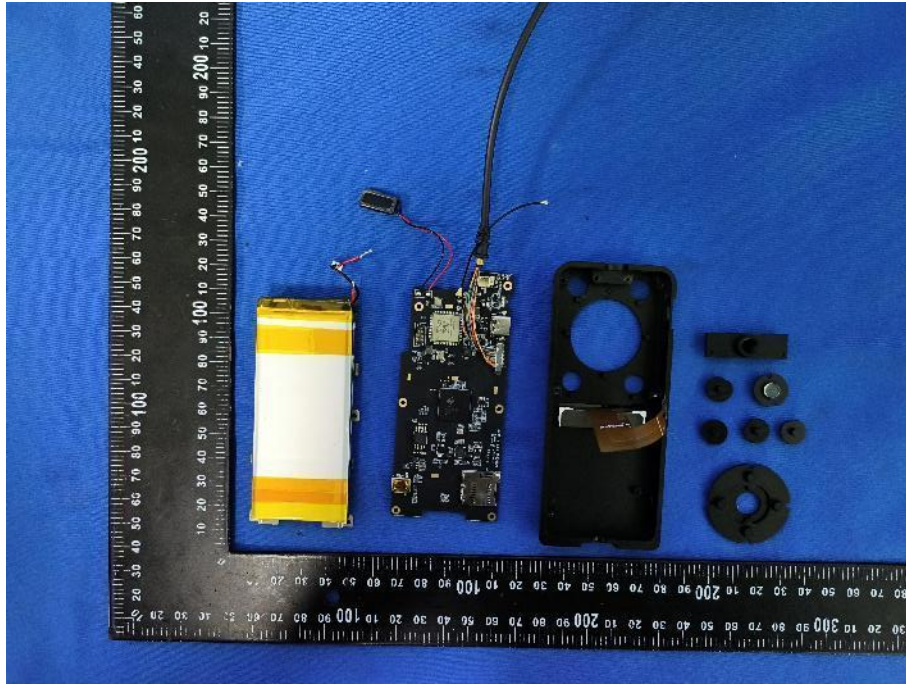

EUT PHOTOS Internal Photos

Remark: This product supports 2.4G and 5G, and 5G is blocked by software

ZHONGHAN

FCC ID: 2BFS9-SC-1000

Page2 of 5

***** END OF REPORT *****