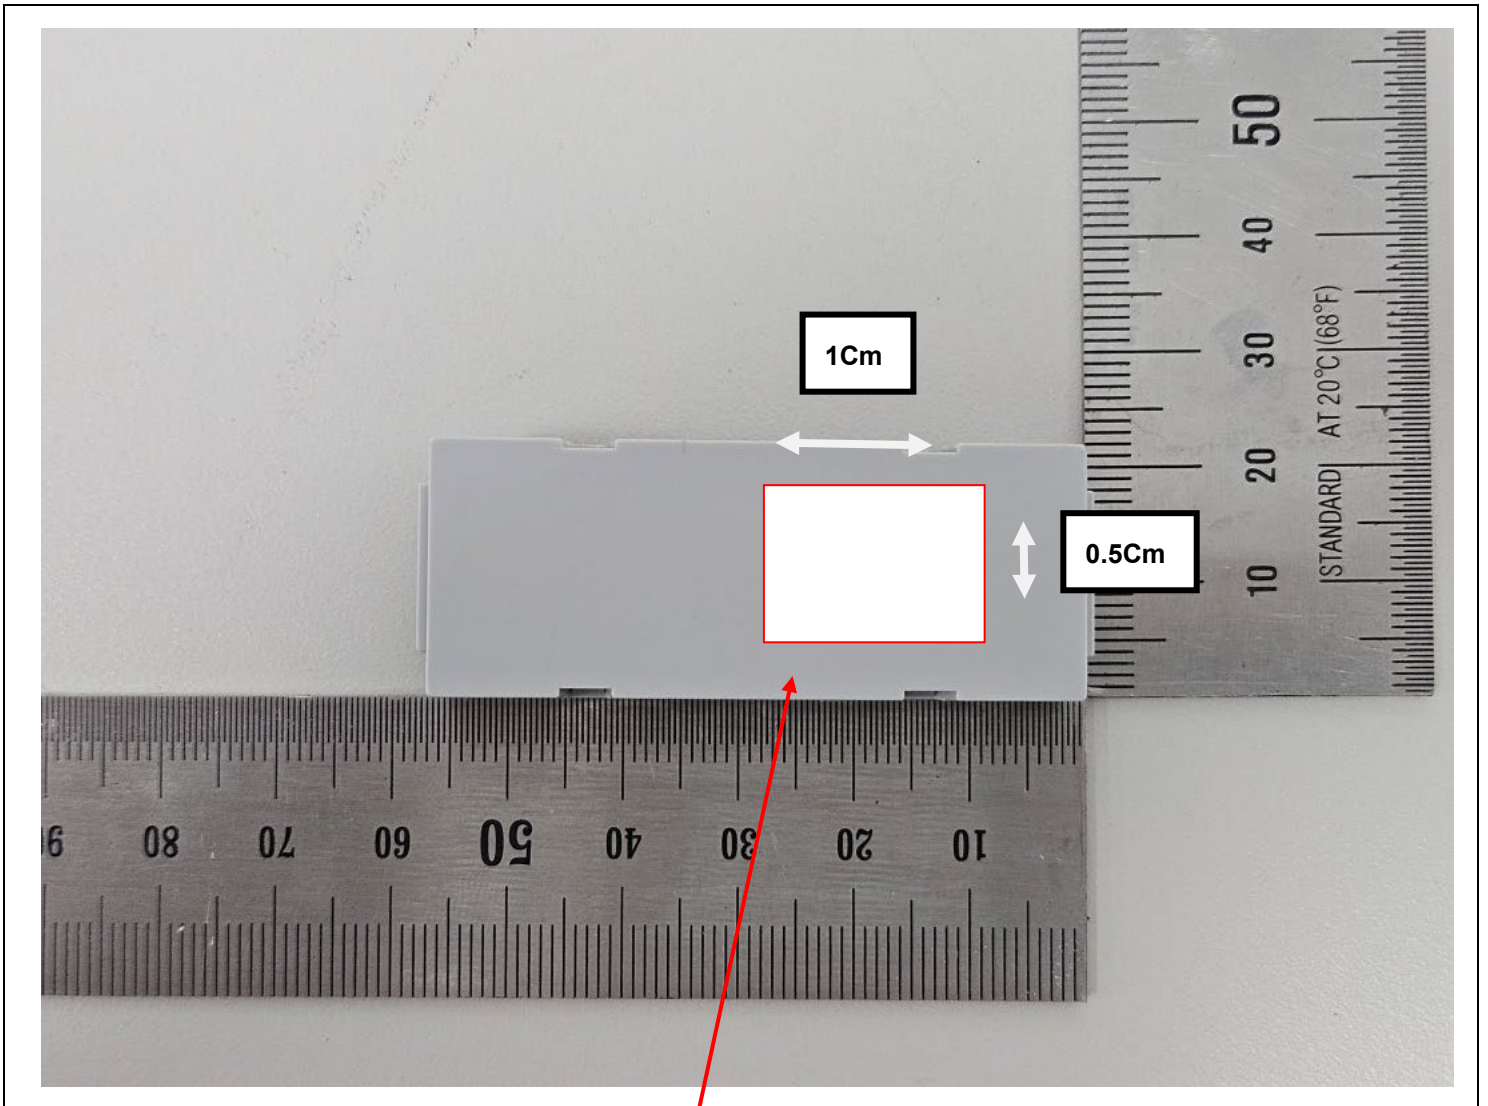

SAMPLE LABEL & LOCATION

SOLITY Co.,Ltd.
M/N: MT-100C
FCC ID: 2BFPP-MT-100C