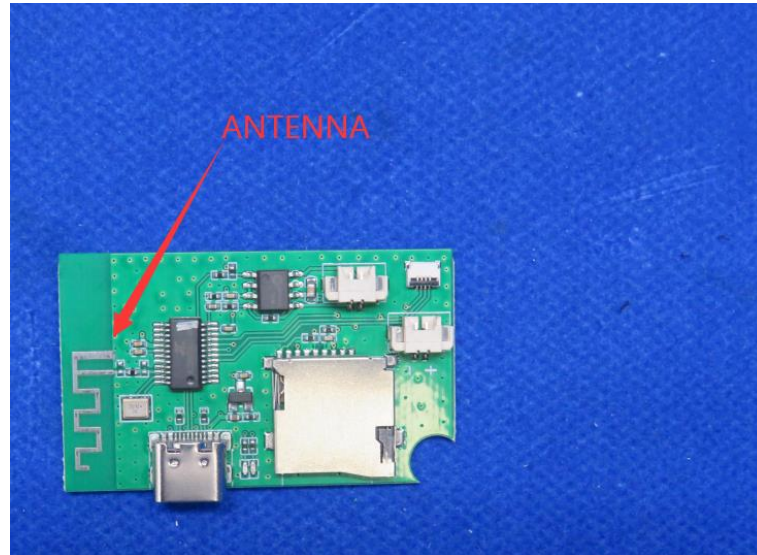

Product Name: CASSETTE SPEAKER

Model No.: OPT90

EUT Constructional Details

Internal Photo

-----End-----