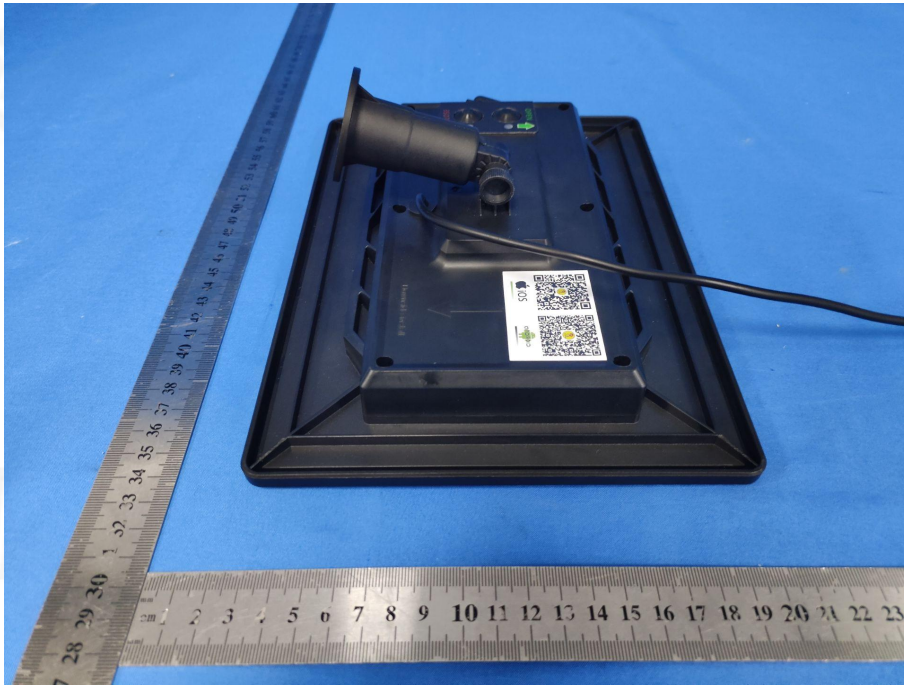

EUT PHOTOS(External Photos)

FCC ID: 2BFO9-CHICKENDOOR

***** END OF REPORT *****