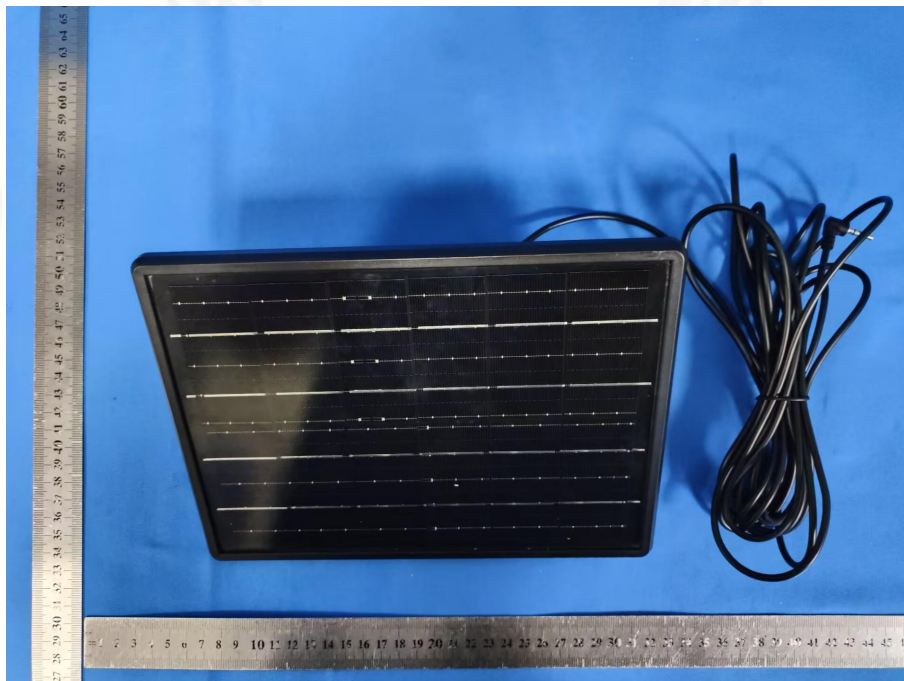

EUT PHOTOS(External Photos)

FCC ID: 2BFO9-CHICKENDOOR

***** END OF REPORT *****