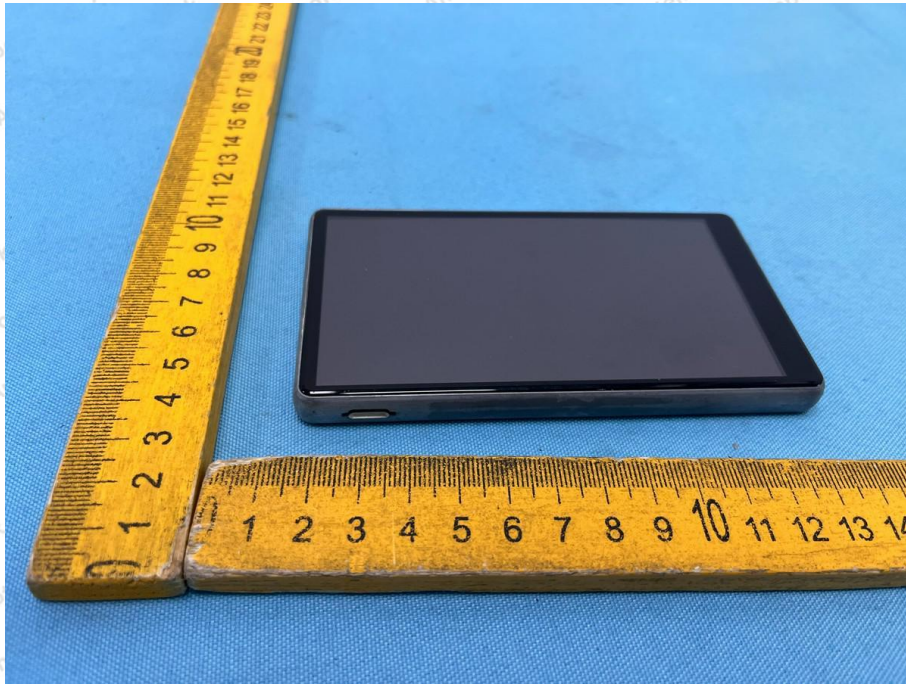

Appendix II -- External Photograph

Shenzhen Anbotek Compliance Laboratory Limited

Address: 1/F., Building D, Sogood Science and Technology Park, Sanwei Community, Hangcheng Street, Bao'an District, Shenzhen, Guangdong, China.
Tel: (86) 0755-26066440 Fax: (86) 0755-26014772 Email: service@anbotek.com