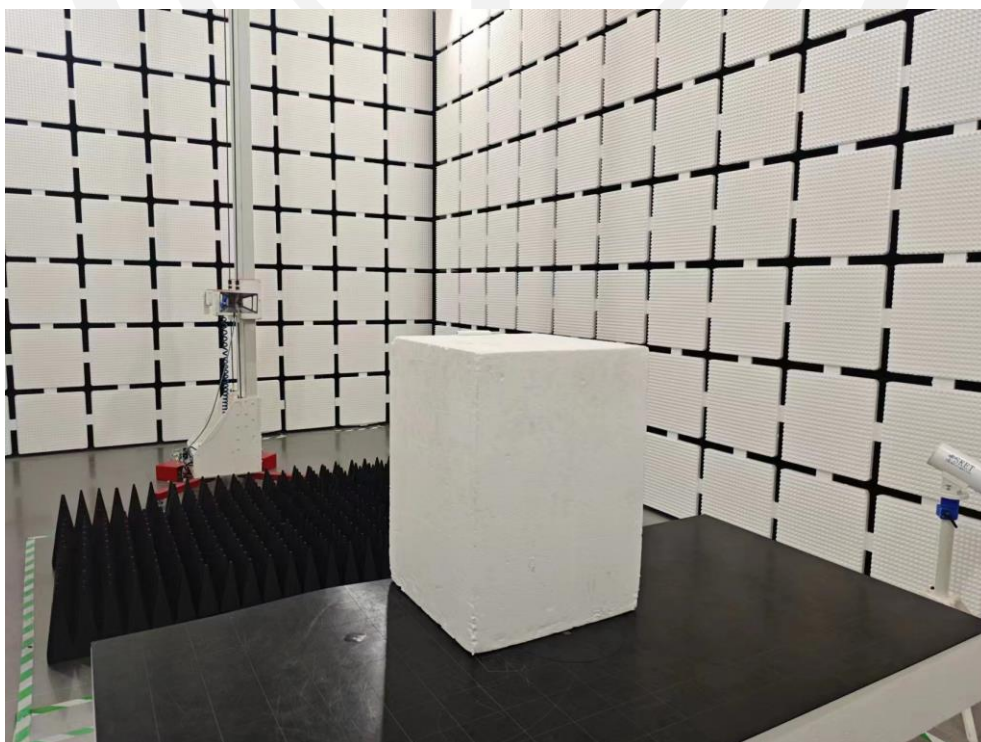

Appendix I Test Setup Photo

FCC ID: 2BFM6-G1

Spurious Radiation Emissions Test (<1G)

Spurious Radiation Emissions Test (>1G)

Power Line Conducted Emission

-----End-----