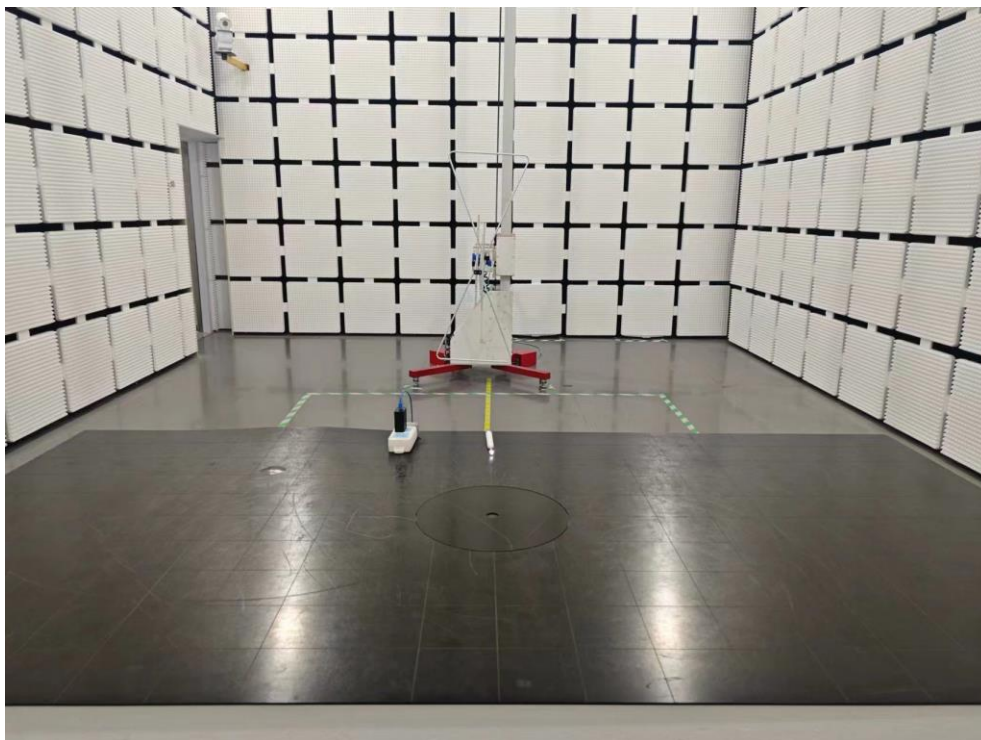

Appendix I Test Setup Photo

FCC ID: 2BFM6-G1

Spurious Radiation Emissions Test (<1G)

Spurious Radiation Emissions Test (>1G)

Power Line Conducted Emission

-----End-----