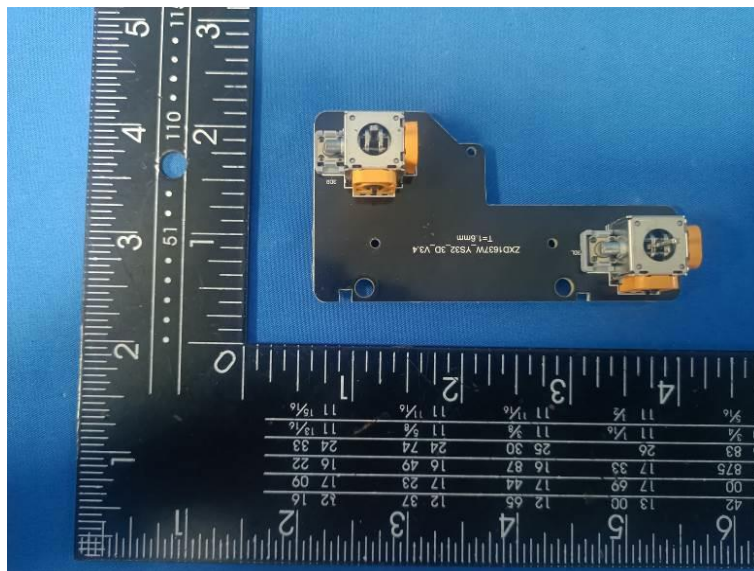

Internal Photos of the EUT

BT PCB Antenna