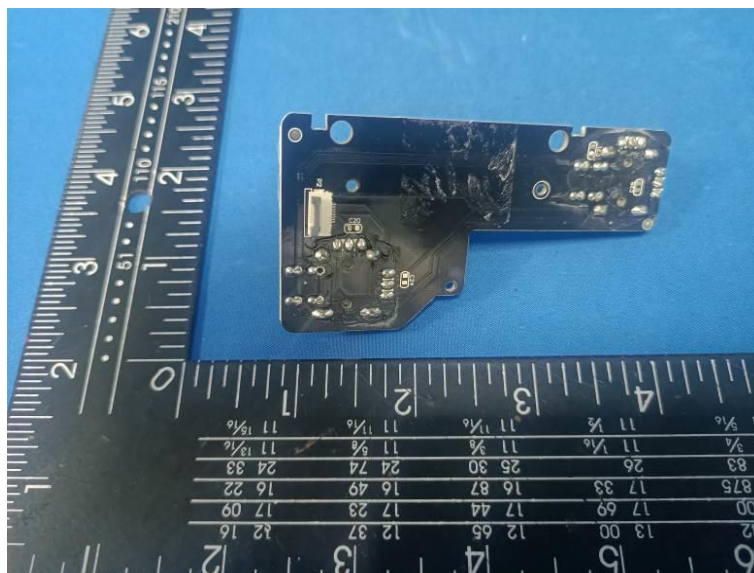

Internal Photos of the EUT

BT PCB Antenna