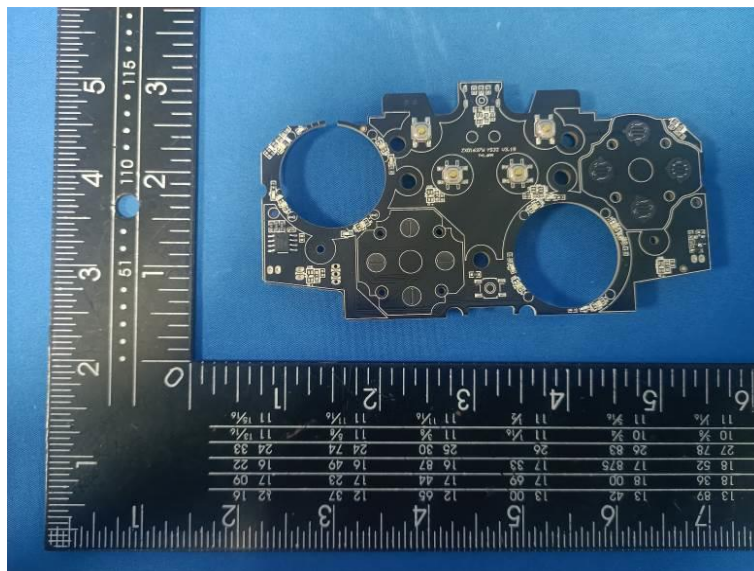

Internal Photos of the EUT

BT PCB Antenna