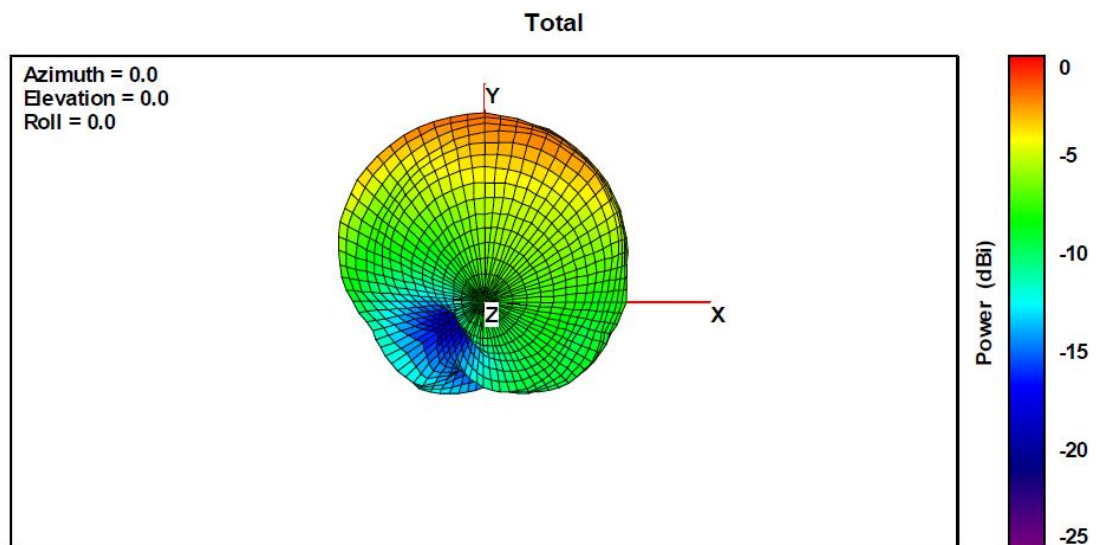

1. Antenna Describe

Antenna plate	Monopole antenna
Model Name	
Antenna Gain	-1.42445
Frequency Rang	2.402 ~ 2.480GHz
Connector Type	Fixed
Company Name	
Contact Telephone and Fax	

2. Antenna Radiation Pattern