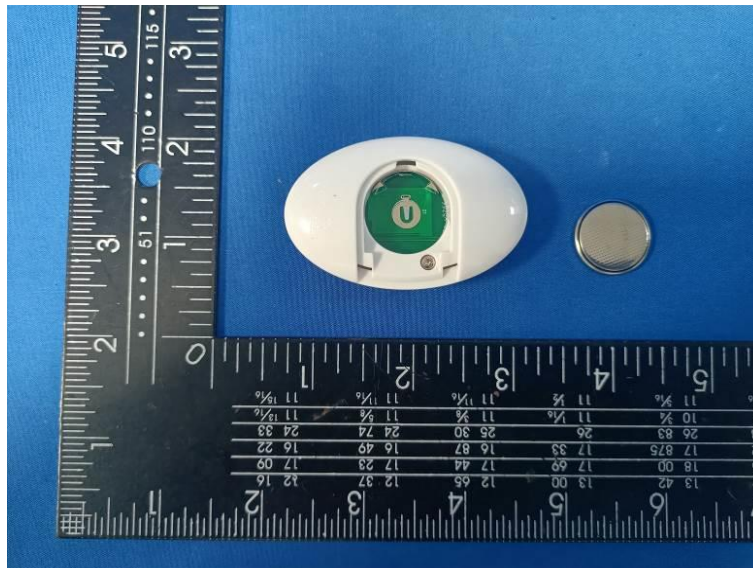

Internal Photos of the EUT

2.4G Internal Antenna