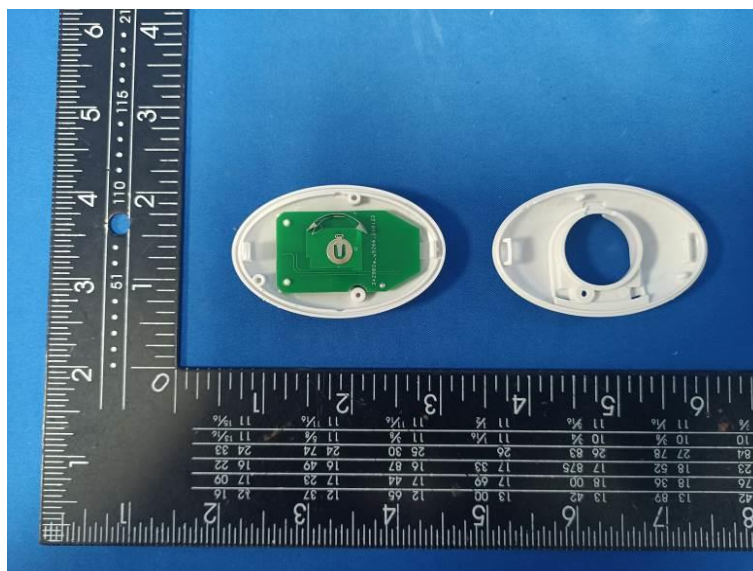

Internal Photos of the EUT

2.4G Internal Antenna