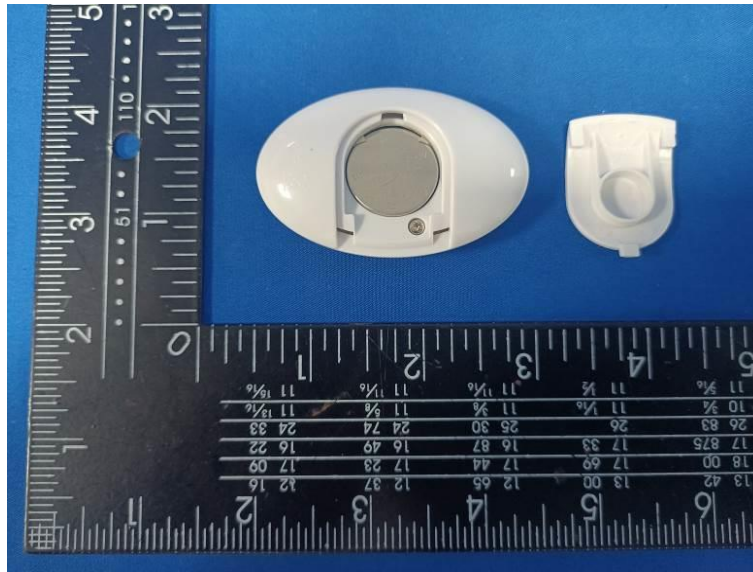

Internal Photos of the EUT

2.4G Internal Antenna