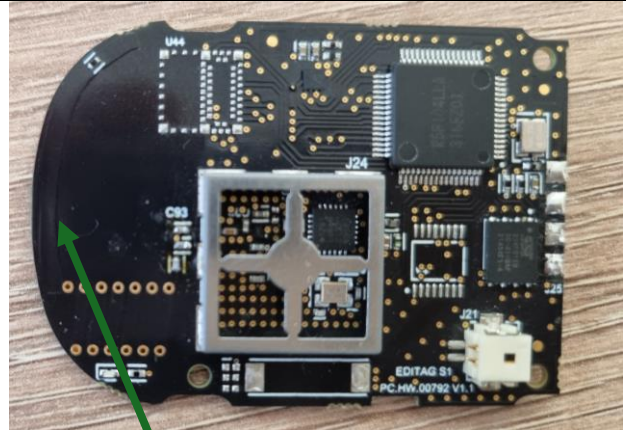

INTERNAL PHOTOS OF TESTED EUT

Applicant:	EDITAG
Device PMN:	mOOnTAG
Model:	mOOnTAG

UHF antenna (902-928MHz)