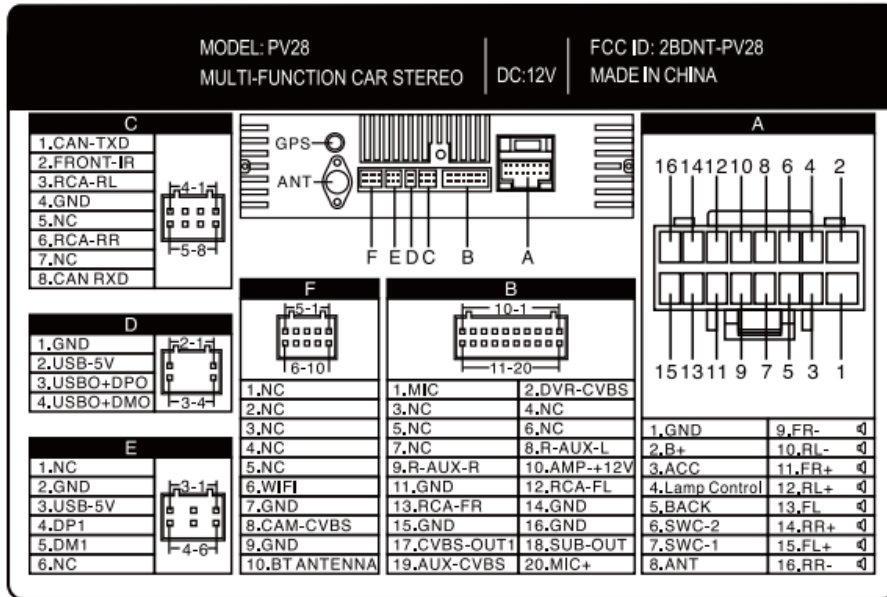

Label Artwork and Location

Model: PV28

Label:

Size:L*W=65*100mm

Location