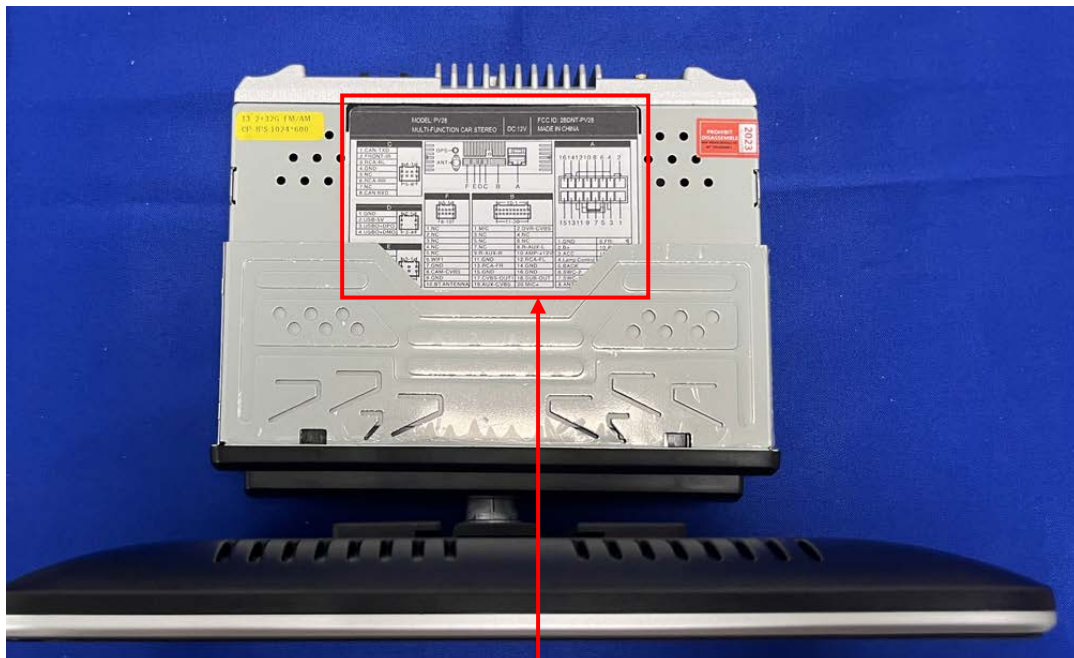

Label Artwork and Location

Model: PV28

Label:

Size:L*W=65*100mm

Location