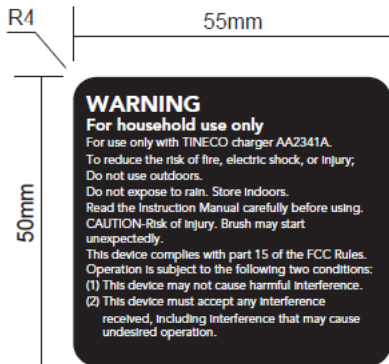

Label location
The label will be permanent paste to the back of the device

Label :

Note: The label will be permanent paste to the back of the device.

FCC Warning

The FCC warning will be permanent paste to the front of the device

Note: The FCC warning will be permanent paste to the front of the device.