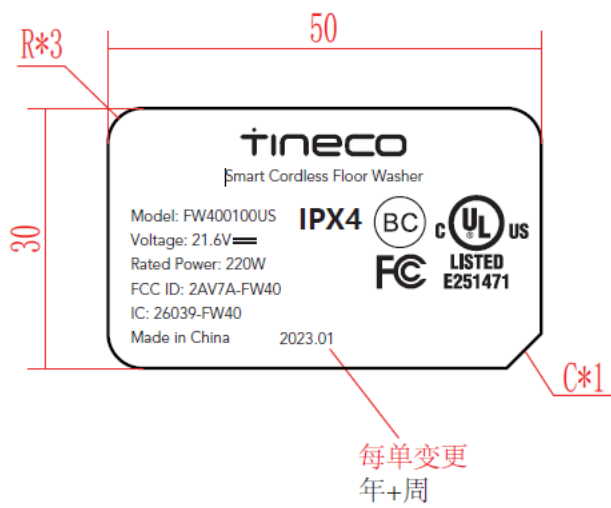

Label location
The label will be permanent paste to the back of the device

Label :

Note: The label will be permanent paste to the back of the device.

FCC Warning

The FCC warning will be permanent paste to the front of the device

Note: The FCC warning will be permanent paste to the front of the device.