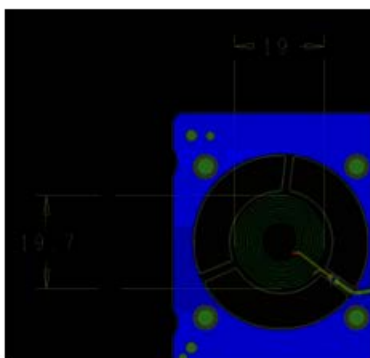

[Antenna Specification]

Items	Spec.	Note
Frequency	13.56MHz	
Dimension	19 x 19.7mm	

[Antenna photos and drawings]

<photos>

<drawings>