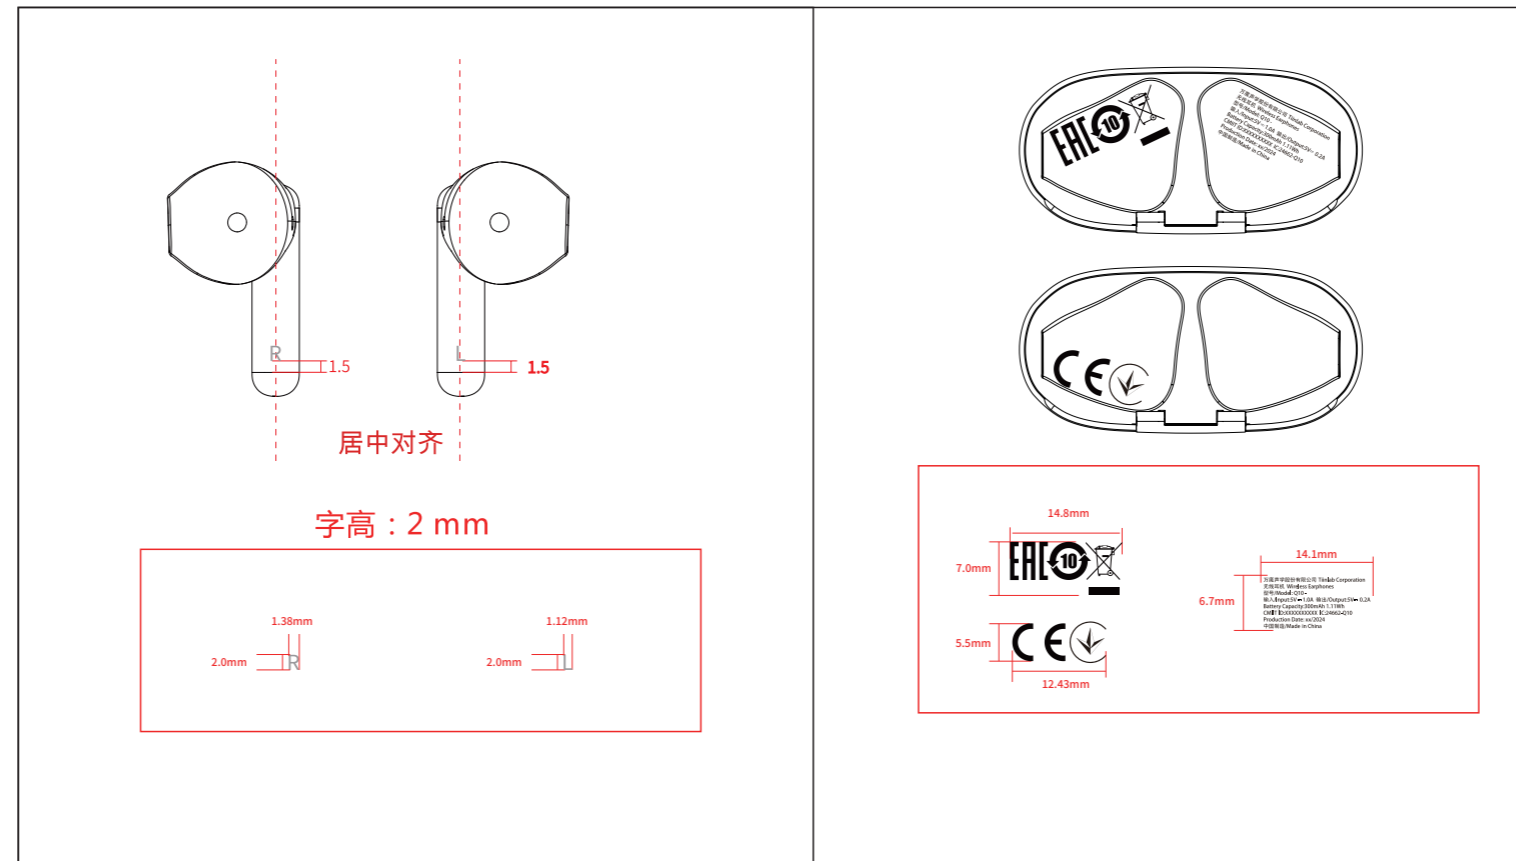

G98C+G98G Label

FCC ID: 2ASDI-Q10

Location: FCC ID will displayed on user manual and Package.

## G98C+G98G镭雕文件

左右居中

颜色：Pantone Cool Gray 7C